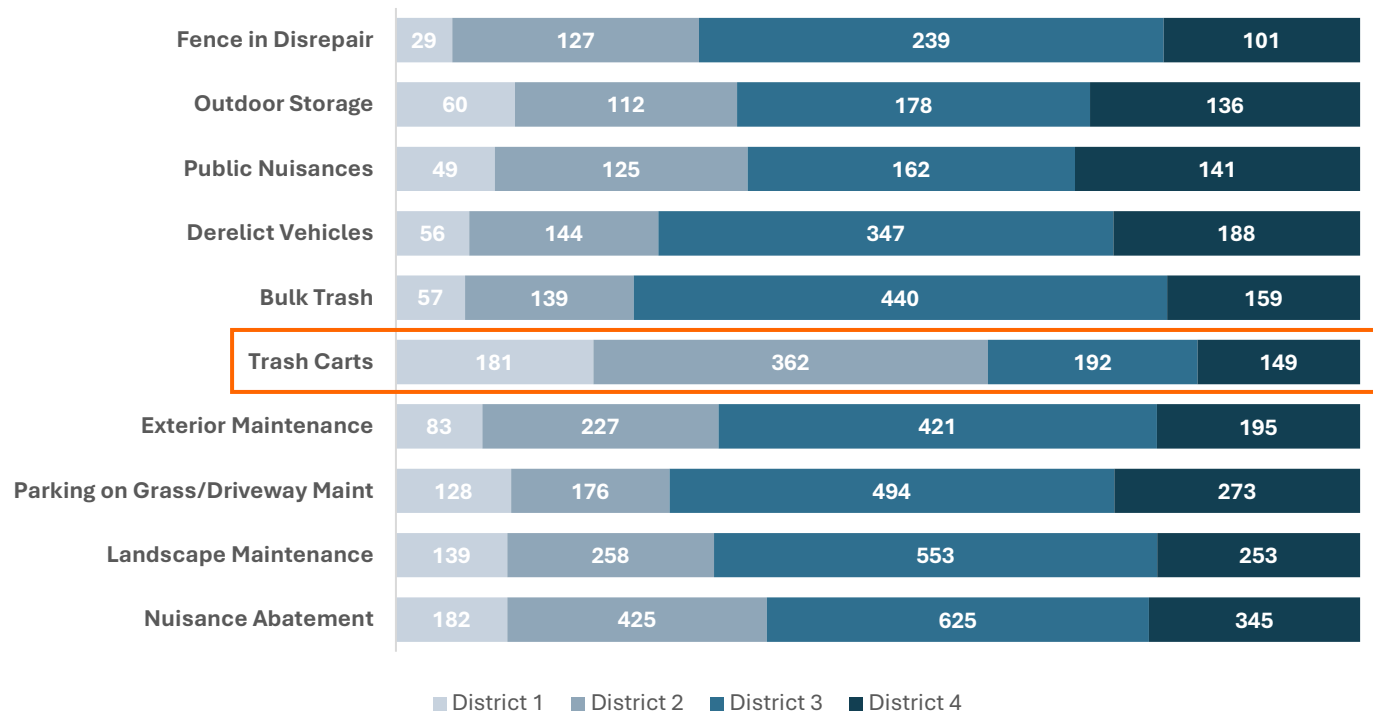

FY 2025 Community Enhancement and Compliance Violation Report

**Top Code Compliance Violations Citywide
By Category and District**

Total Code Violations - Percentage Impact by Category

Improper trash cart placement is a consistently high-volume violation category across the city, supporting the need for a refined and more effective enforcement approach