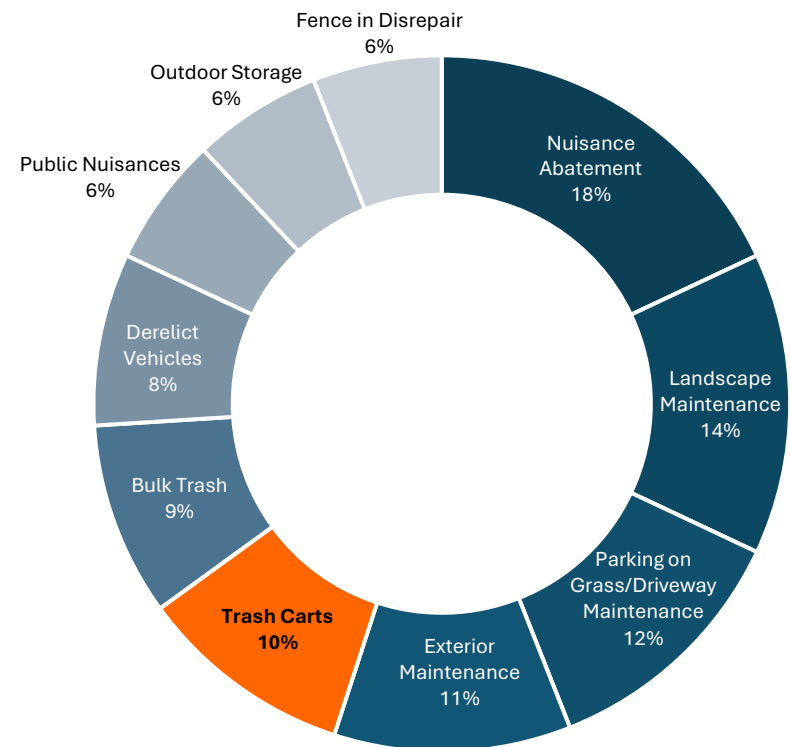

FY 2025 Community Enhancement and Compliance Violation Report

**Top Code Compliance Violations Citywide
By Category and District**

Total Code Violations - Percentage Impact by Category

Improper trash cart placement is a consistently high-volume violation category across the city, supporting the need for a refined and more effective enforcement approach