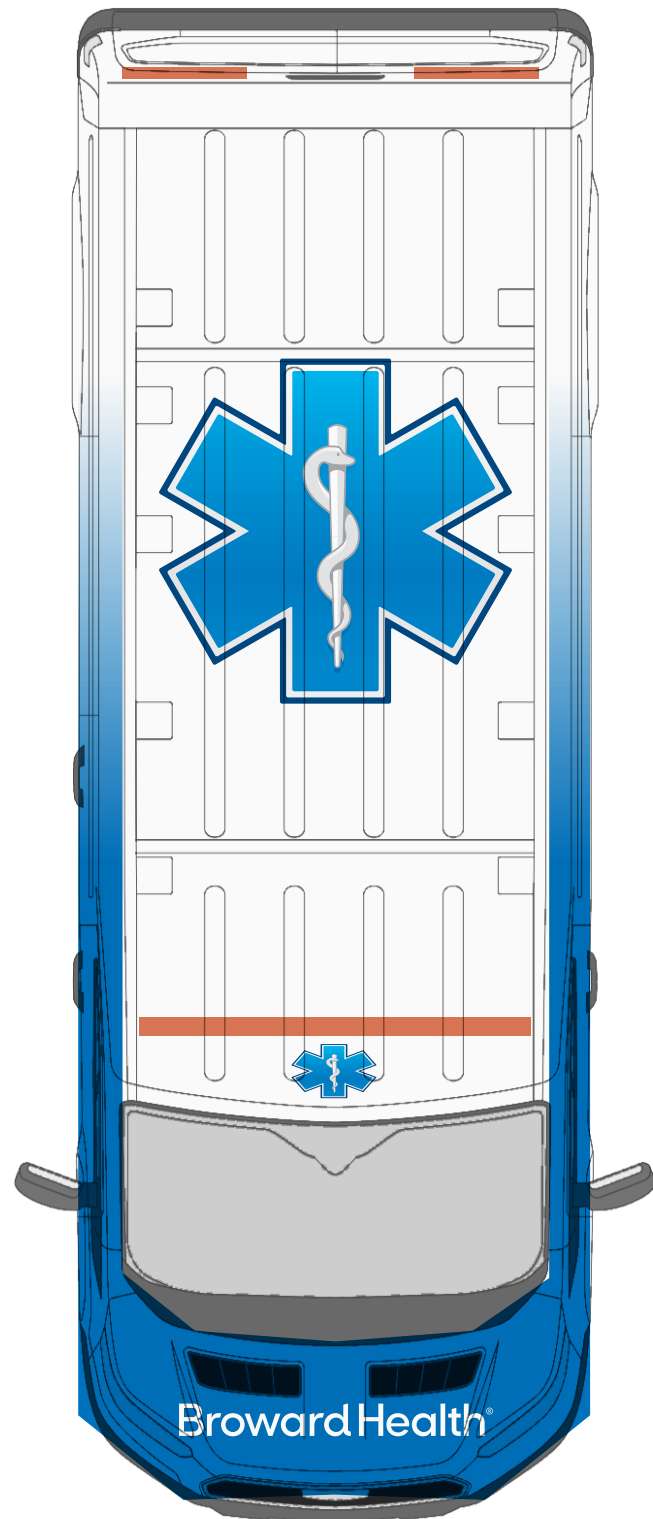

Ford Transit_24_29

Cargo Van, Long Wheelbase, High Roof, Swing Doors

6,062.9 mm
3,749 mm Wheelbase

238.7"
147.6" Wheelbase