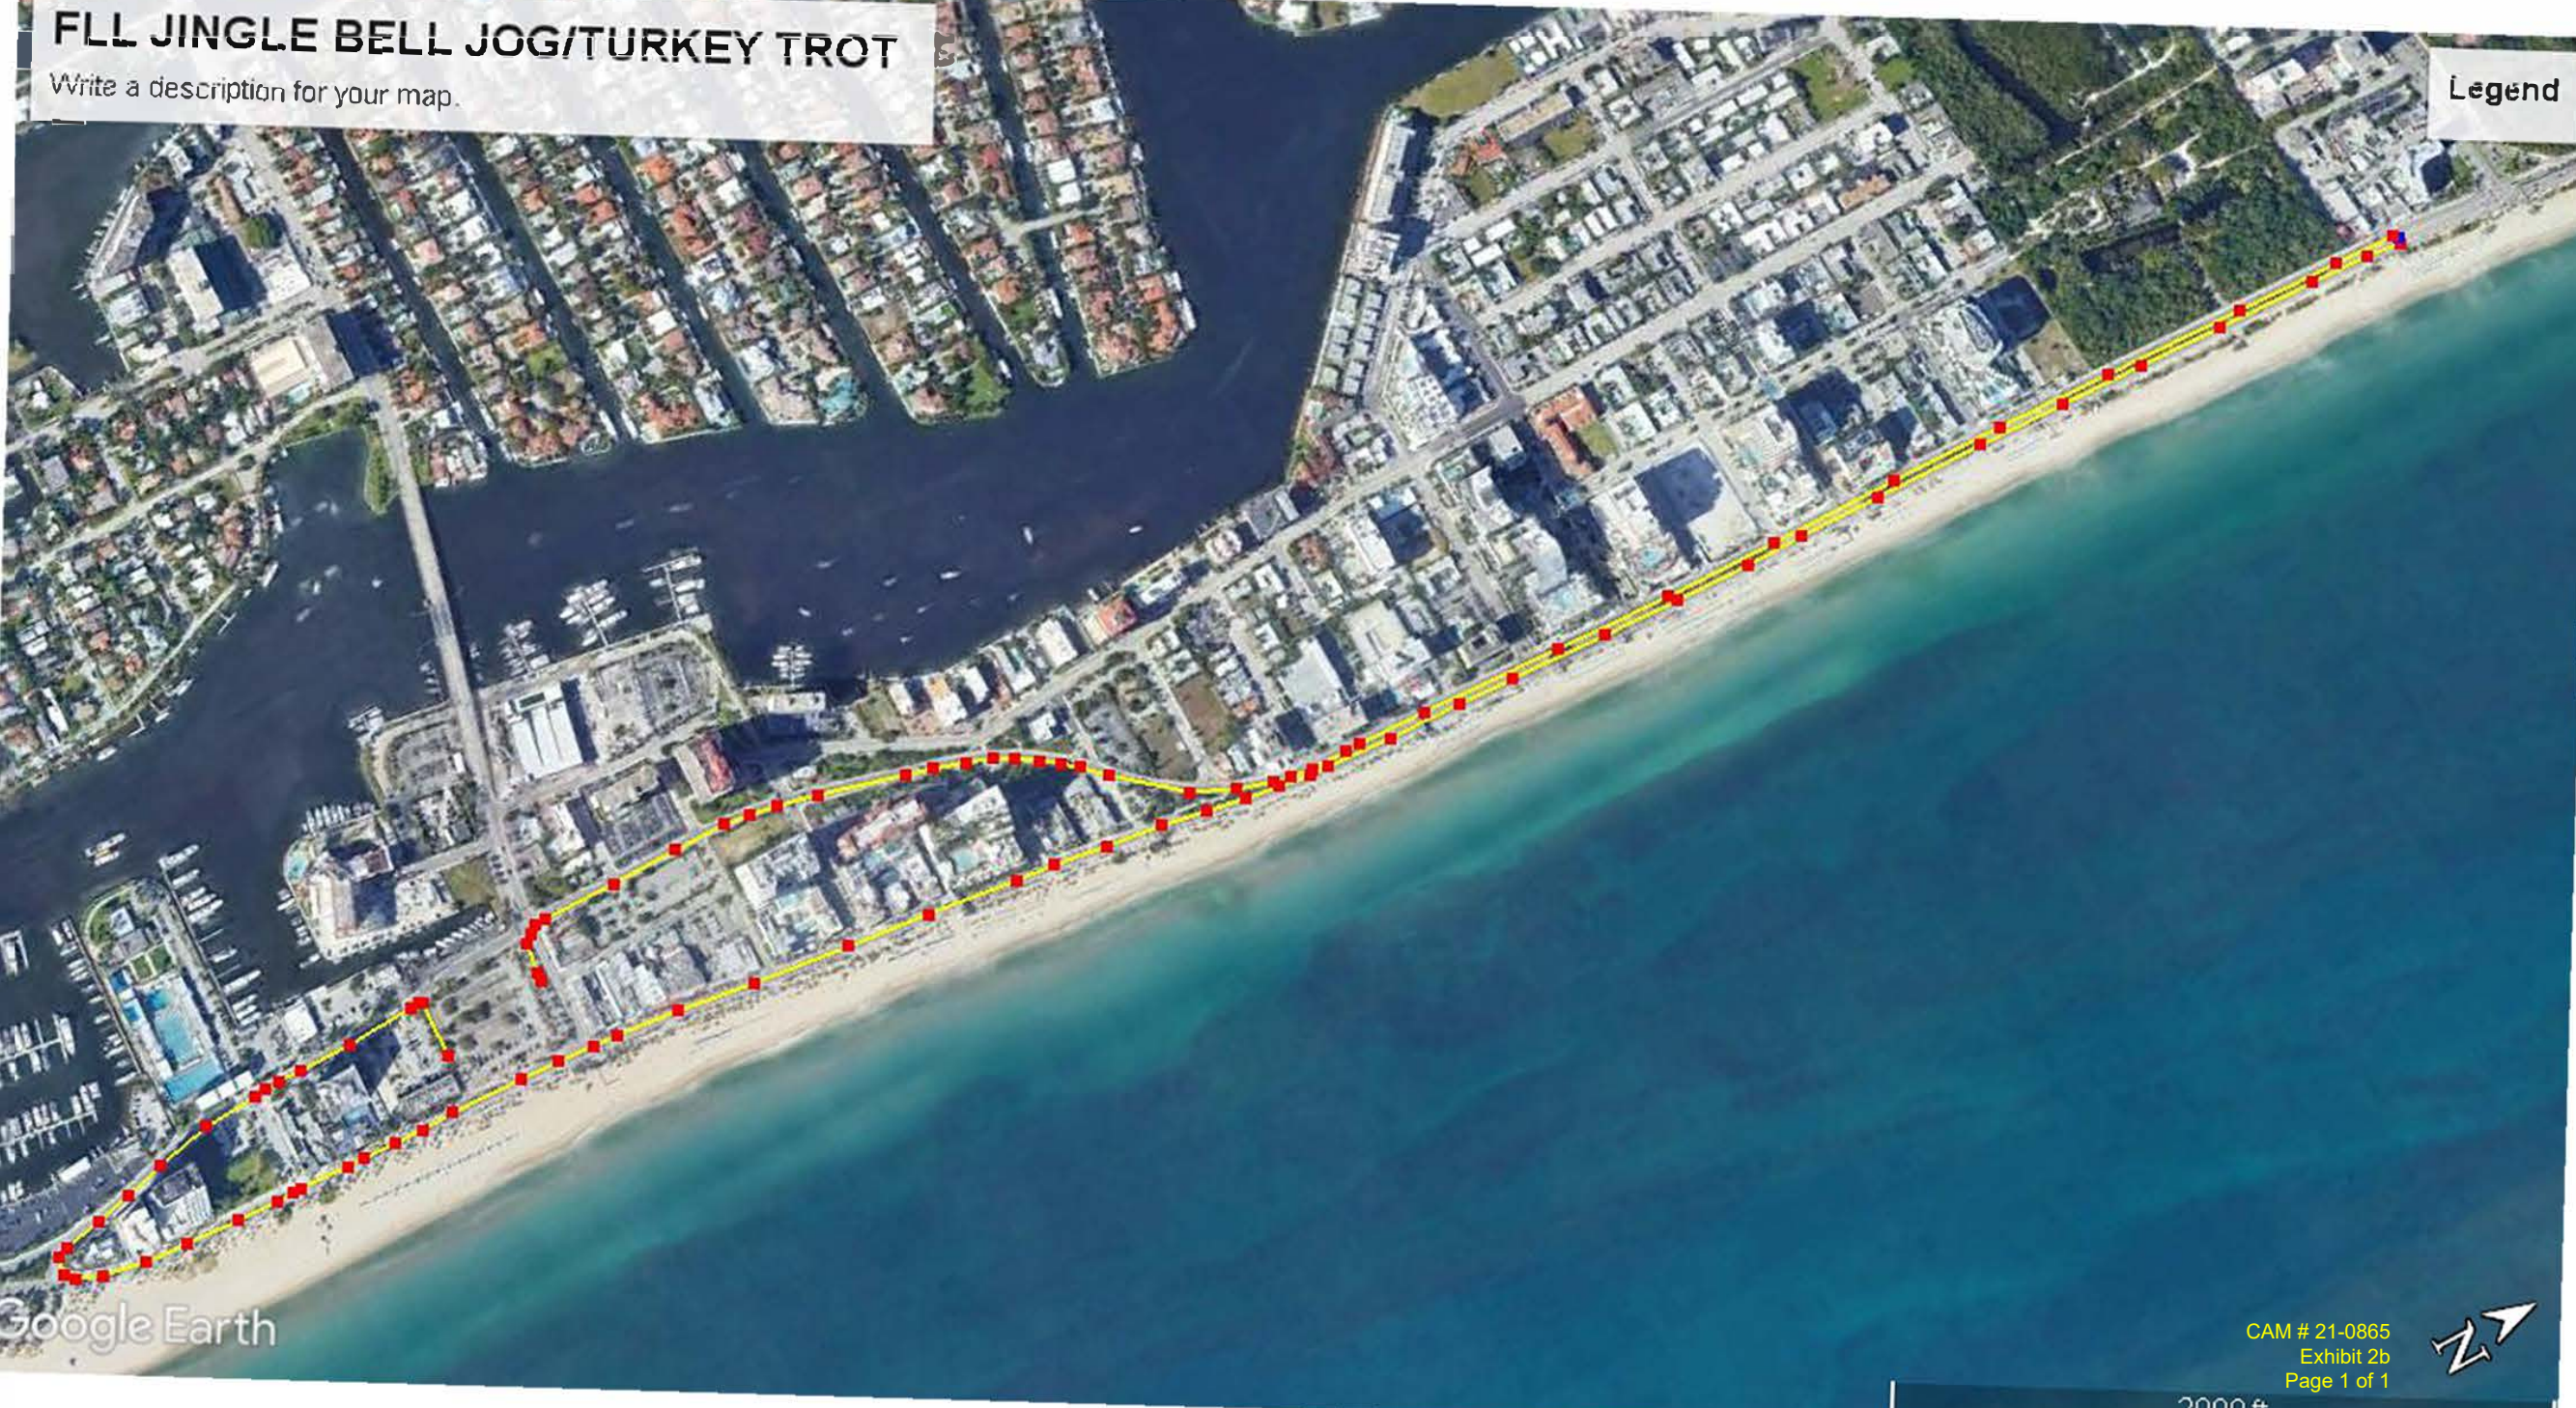

# FLL JINGLE BELL JOG/TURKEY TROT

Write a description for your map.

Legend

Google Earth

CAM # 21-0865  
Exhibit 2b  
Page 1 of 1

2000 ft