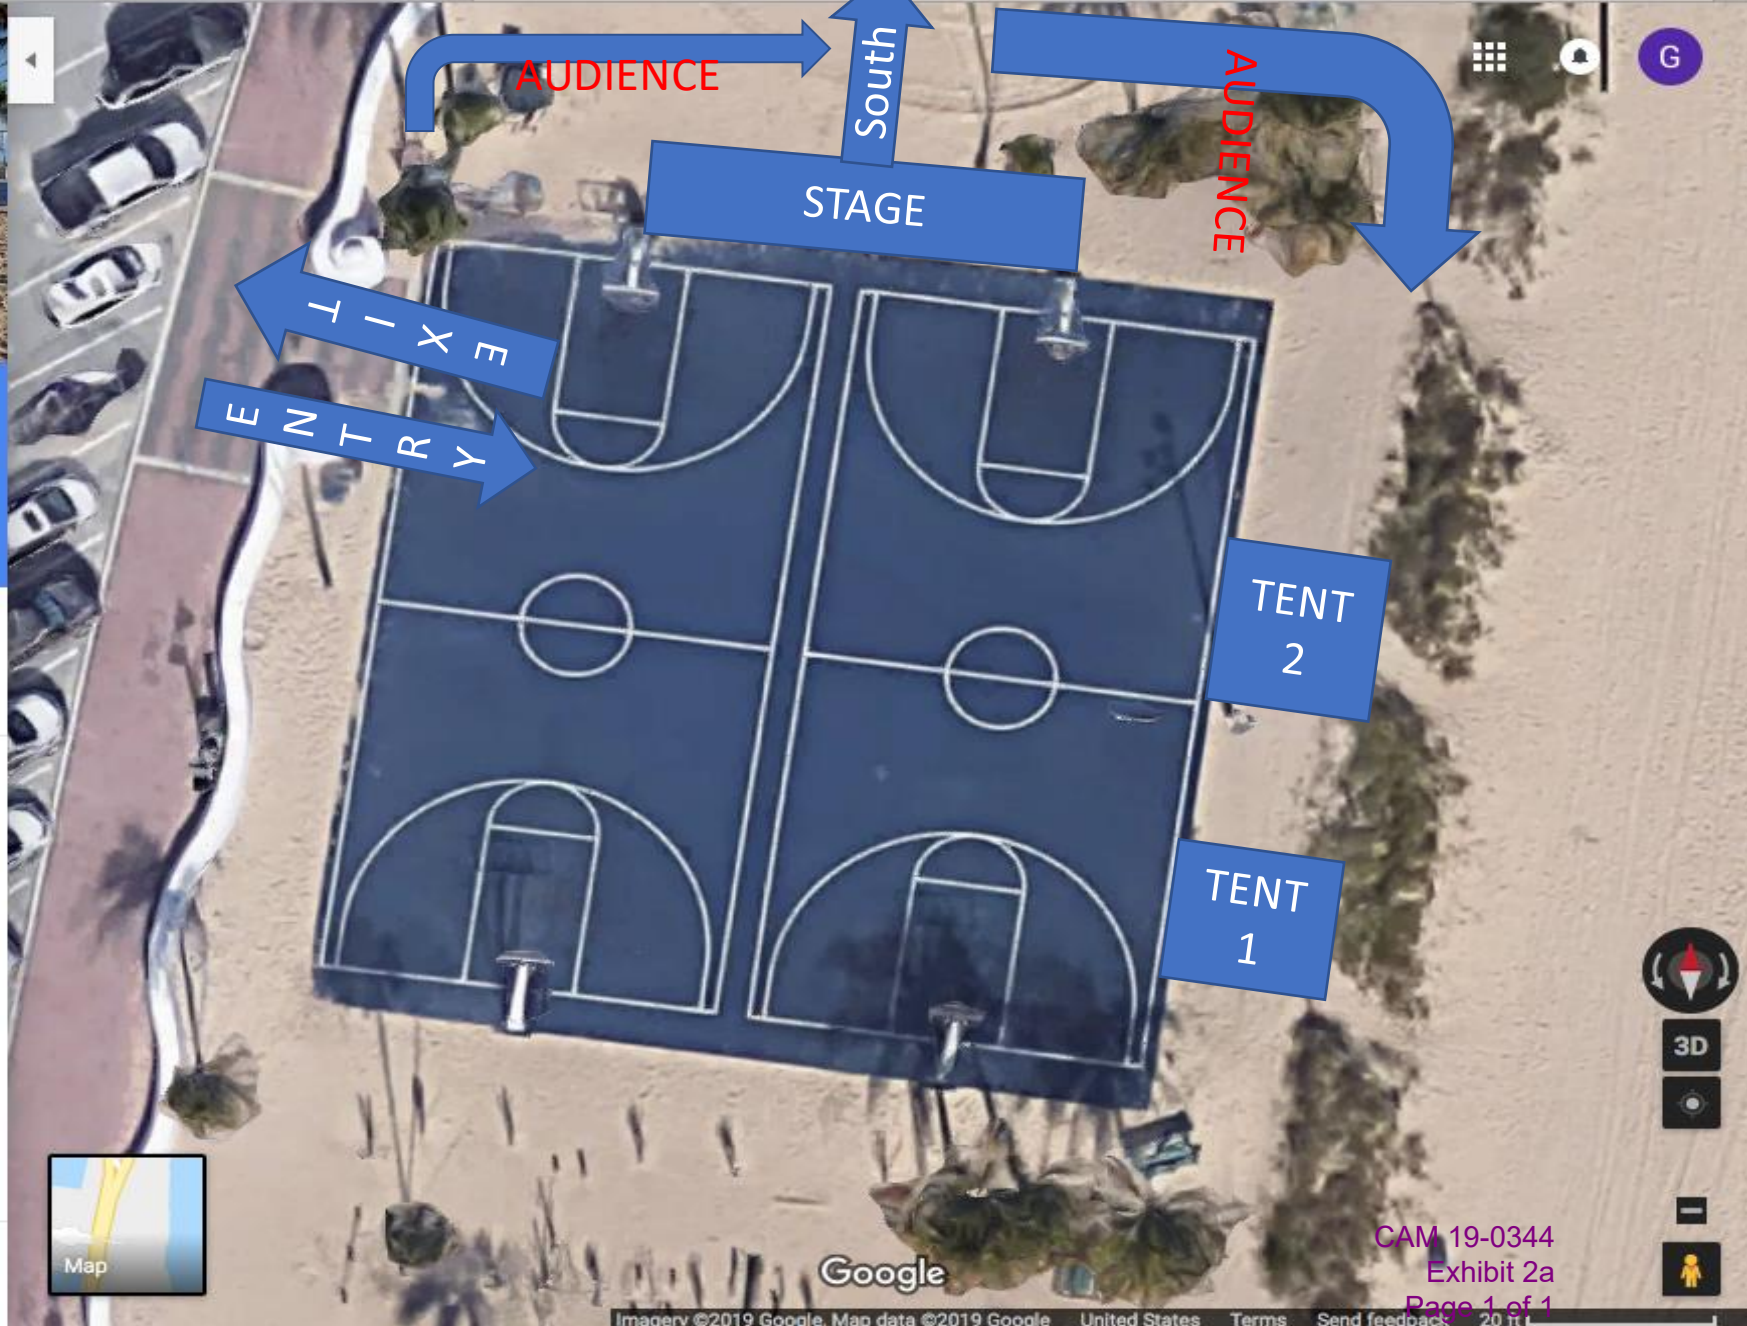

Calisthenics Park Fort Lauderdale

Calisthenics Park Fort Lauderdale beach
4.8 ★★★★★ · 17 reviews
Gym

Directions

SAVE NEARBY SEND TO YOUR PHONE SHARE

700-790 S Fort Lauderdale Beach Blvd, Fort Lauderdale, FL 33316
4V7W+63 Fort Lauderdale, Florida
Open now: 5AM-2AM
Washington's Birthday might affect these hours
Claim this business
Add a label
Suggest an edit

Add missing information

CAM 19-0344
Exhibit 2a
Page 1 of 1