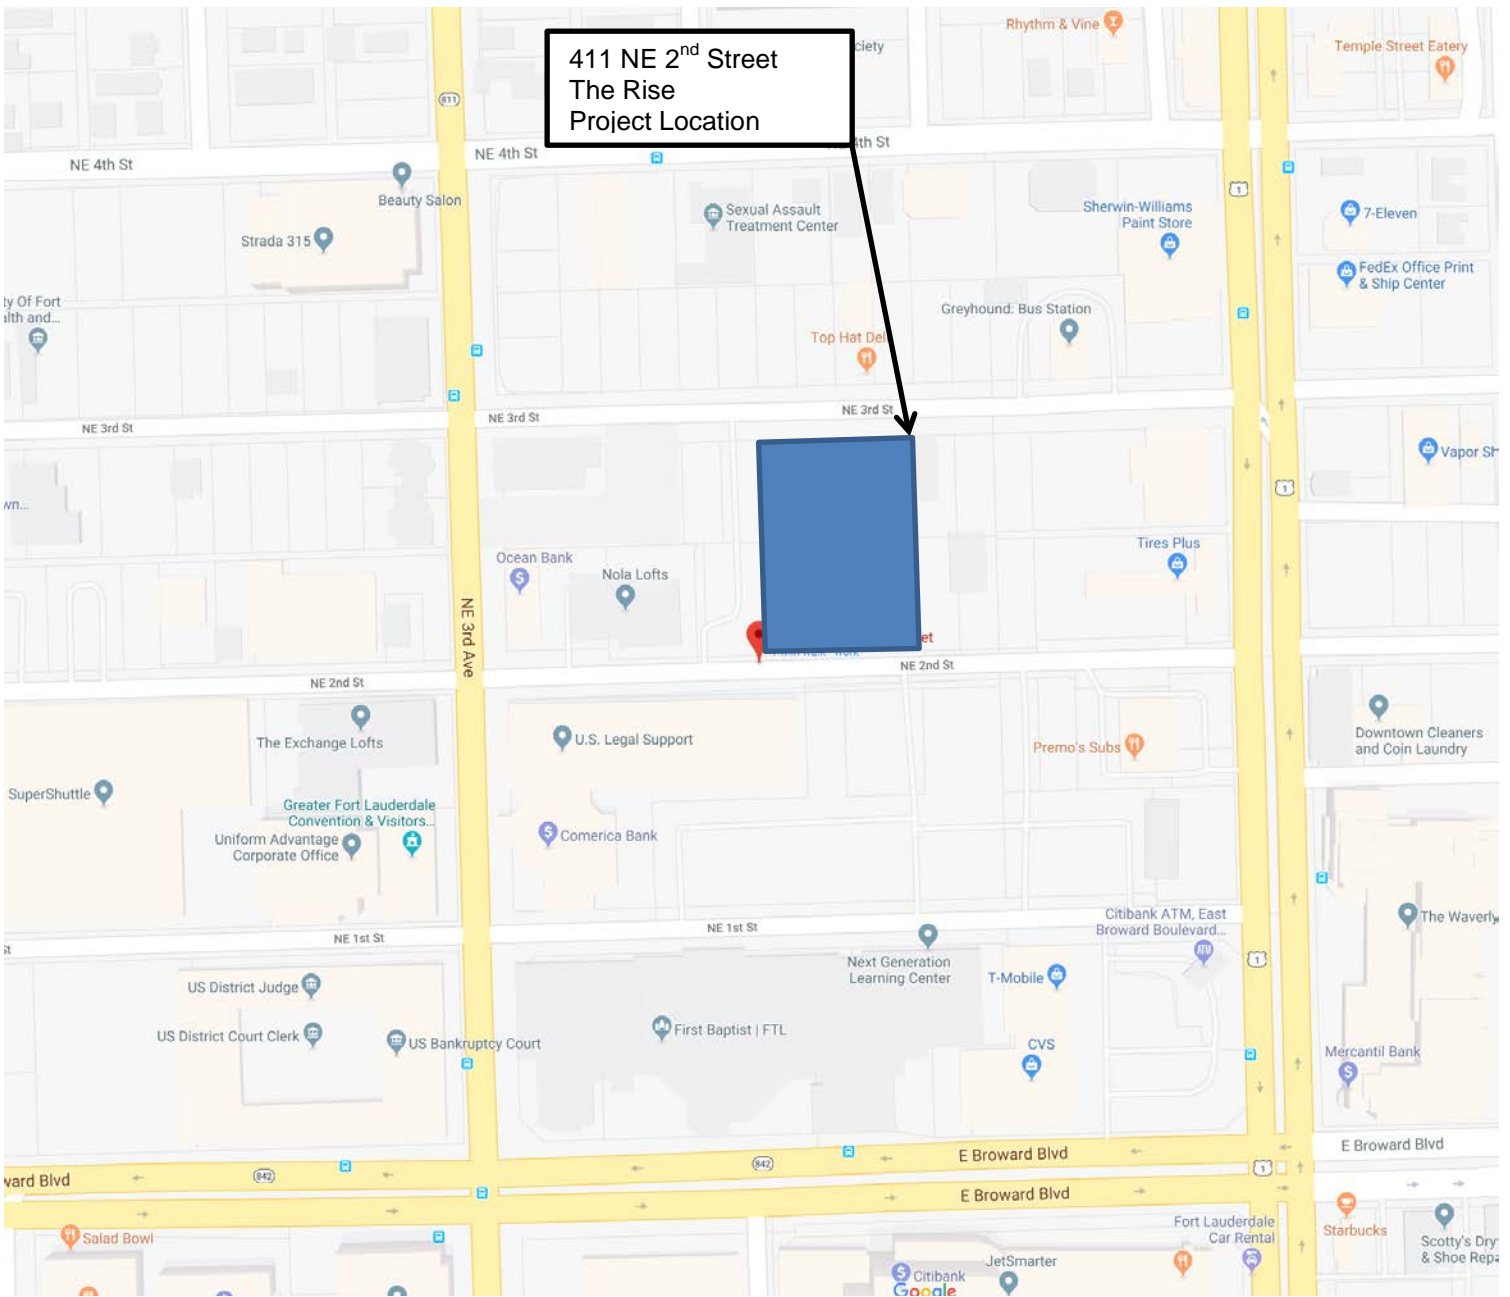

411 NE 2<sup>nd</sup> Street  
The Rise  
Project Location

# LOCATION MAP