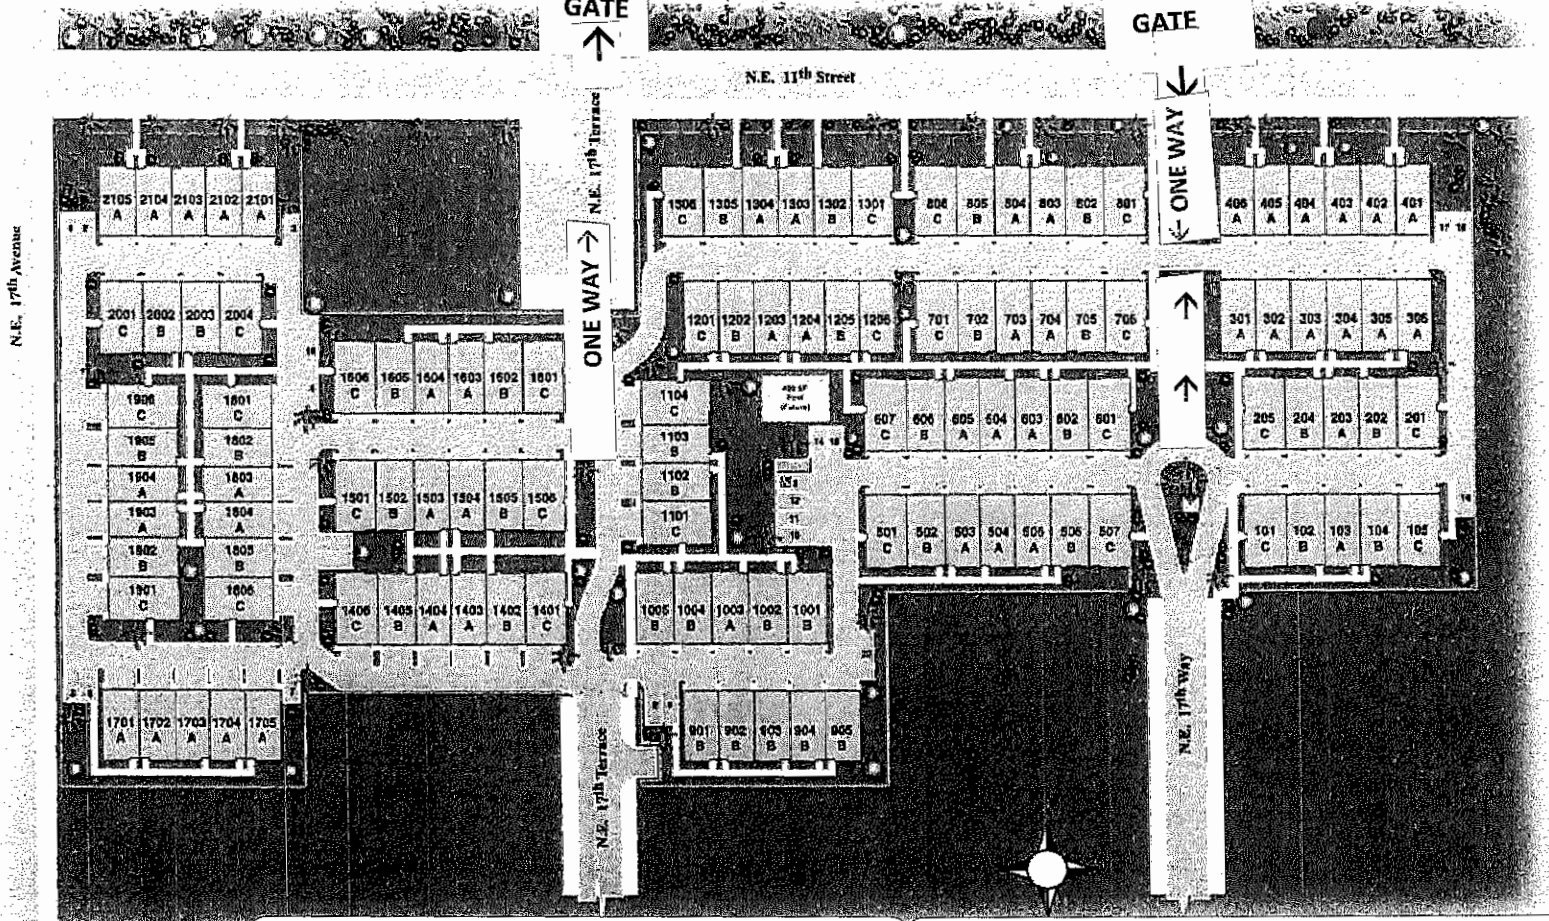

ORIGINAL PROPOSED PLAN

SITE PLAN

NE 17th Terrace

NE 17th Way

EXIT
GATE
↑

ENTRANCE
GATE
↓

SUNRISE BOULEVARD

SUNRISE BOULEVARD