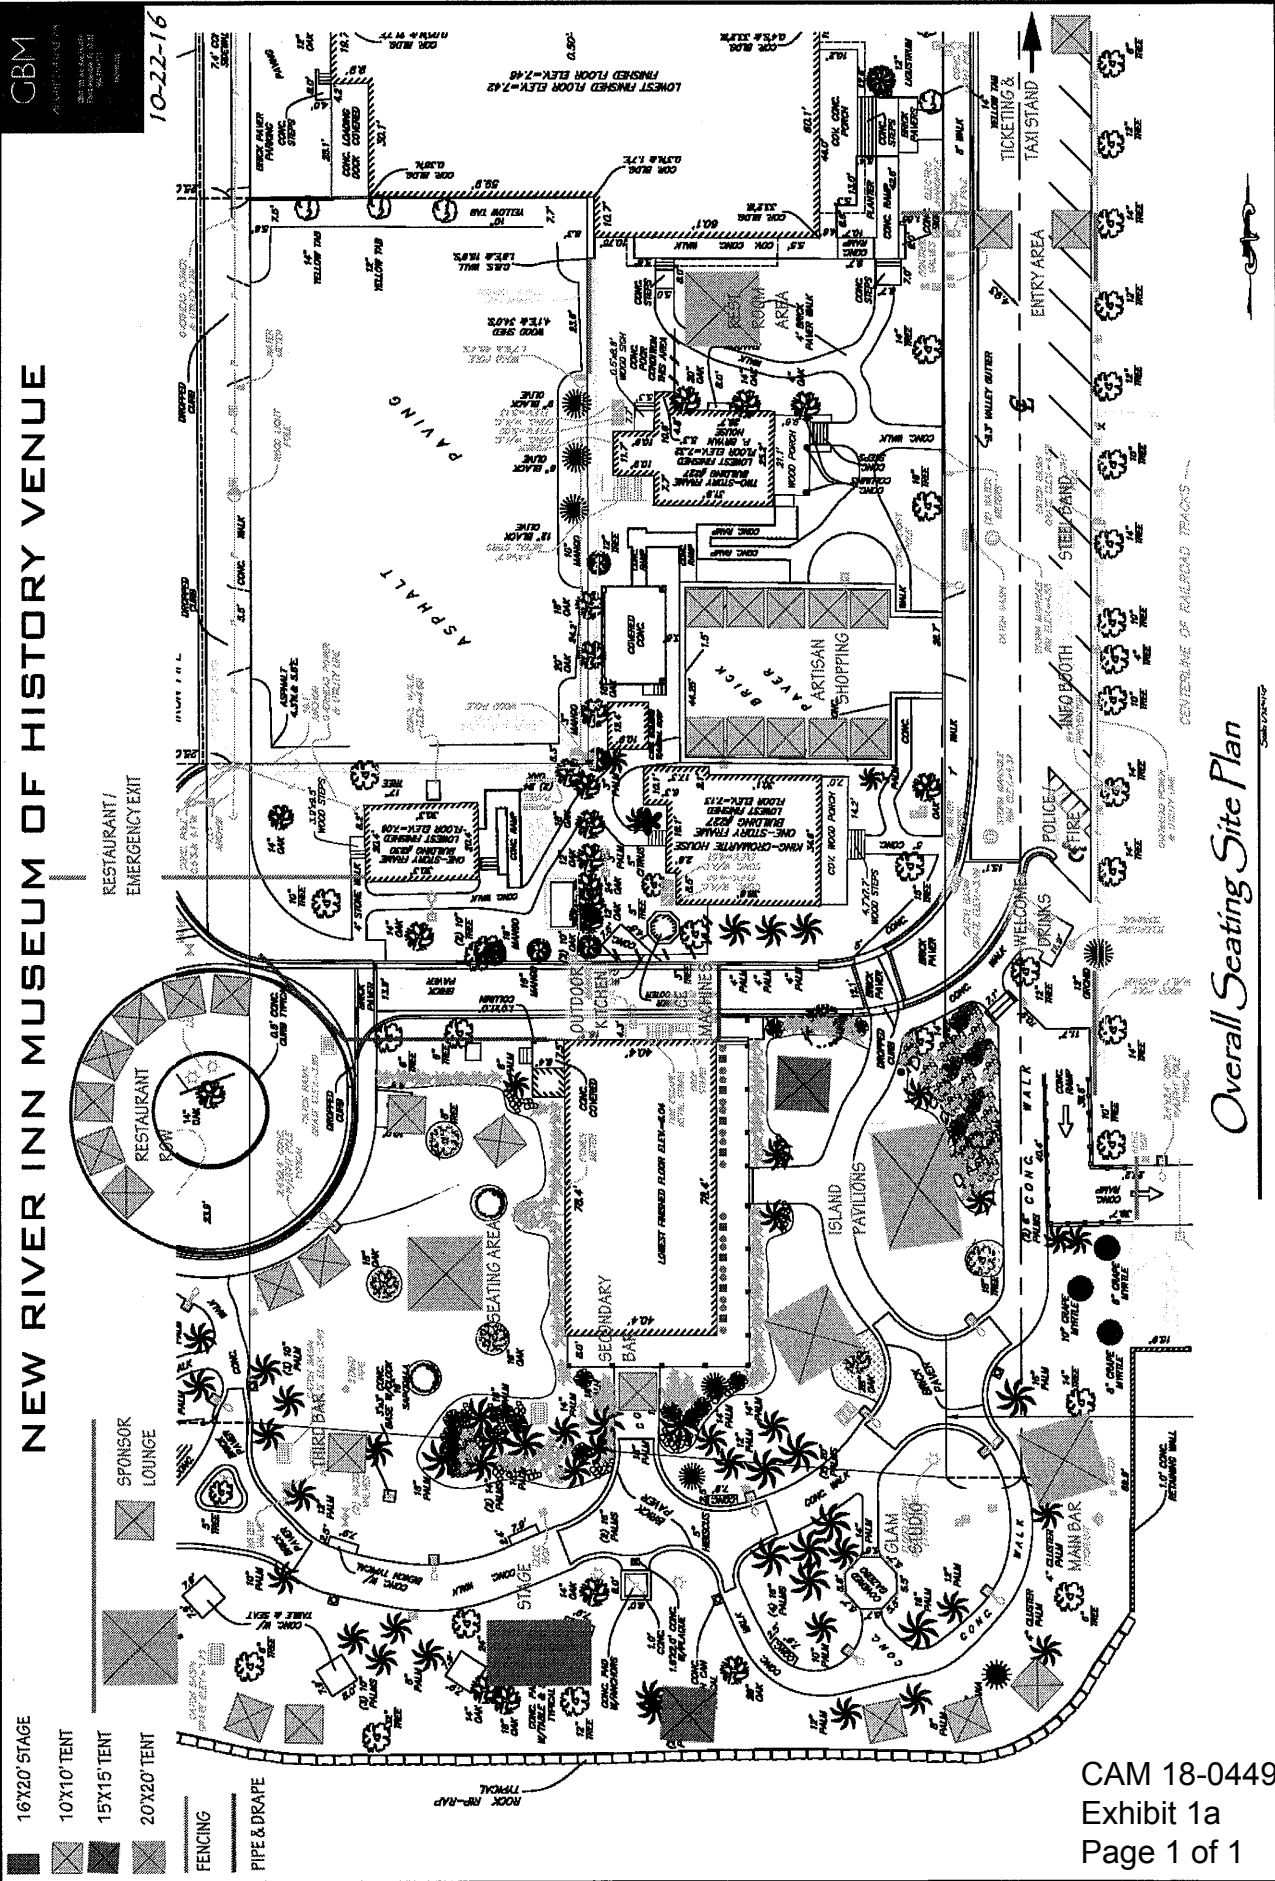

# NEW RIVER INN MUSEUM OF HISTORY VENUE

- 16X20' STAGE
- 10X10' TENT
- 15X15' TENT
- 20X20' TENT
- FENCING
- PIPE & DRAPE

Overall Seating Site Plan