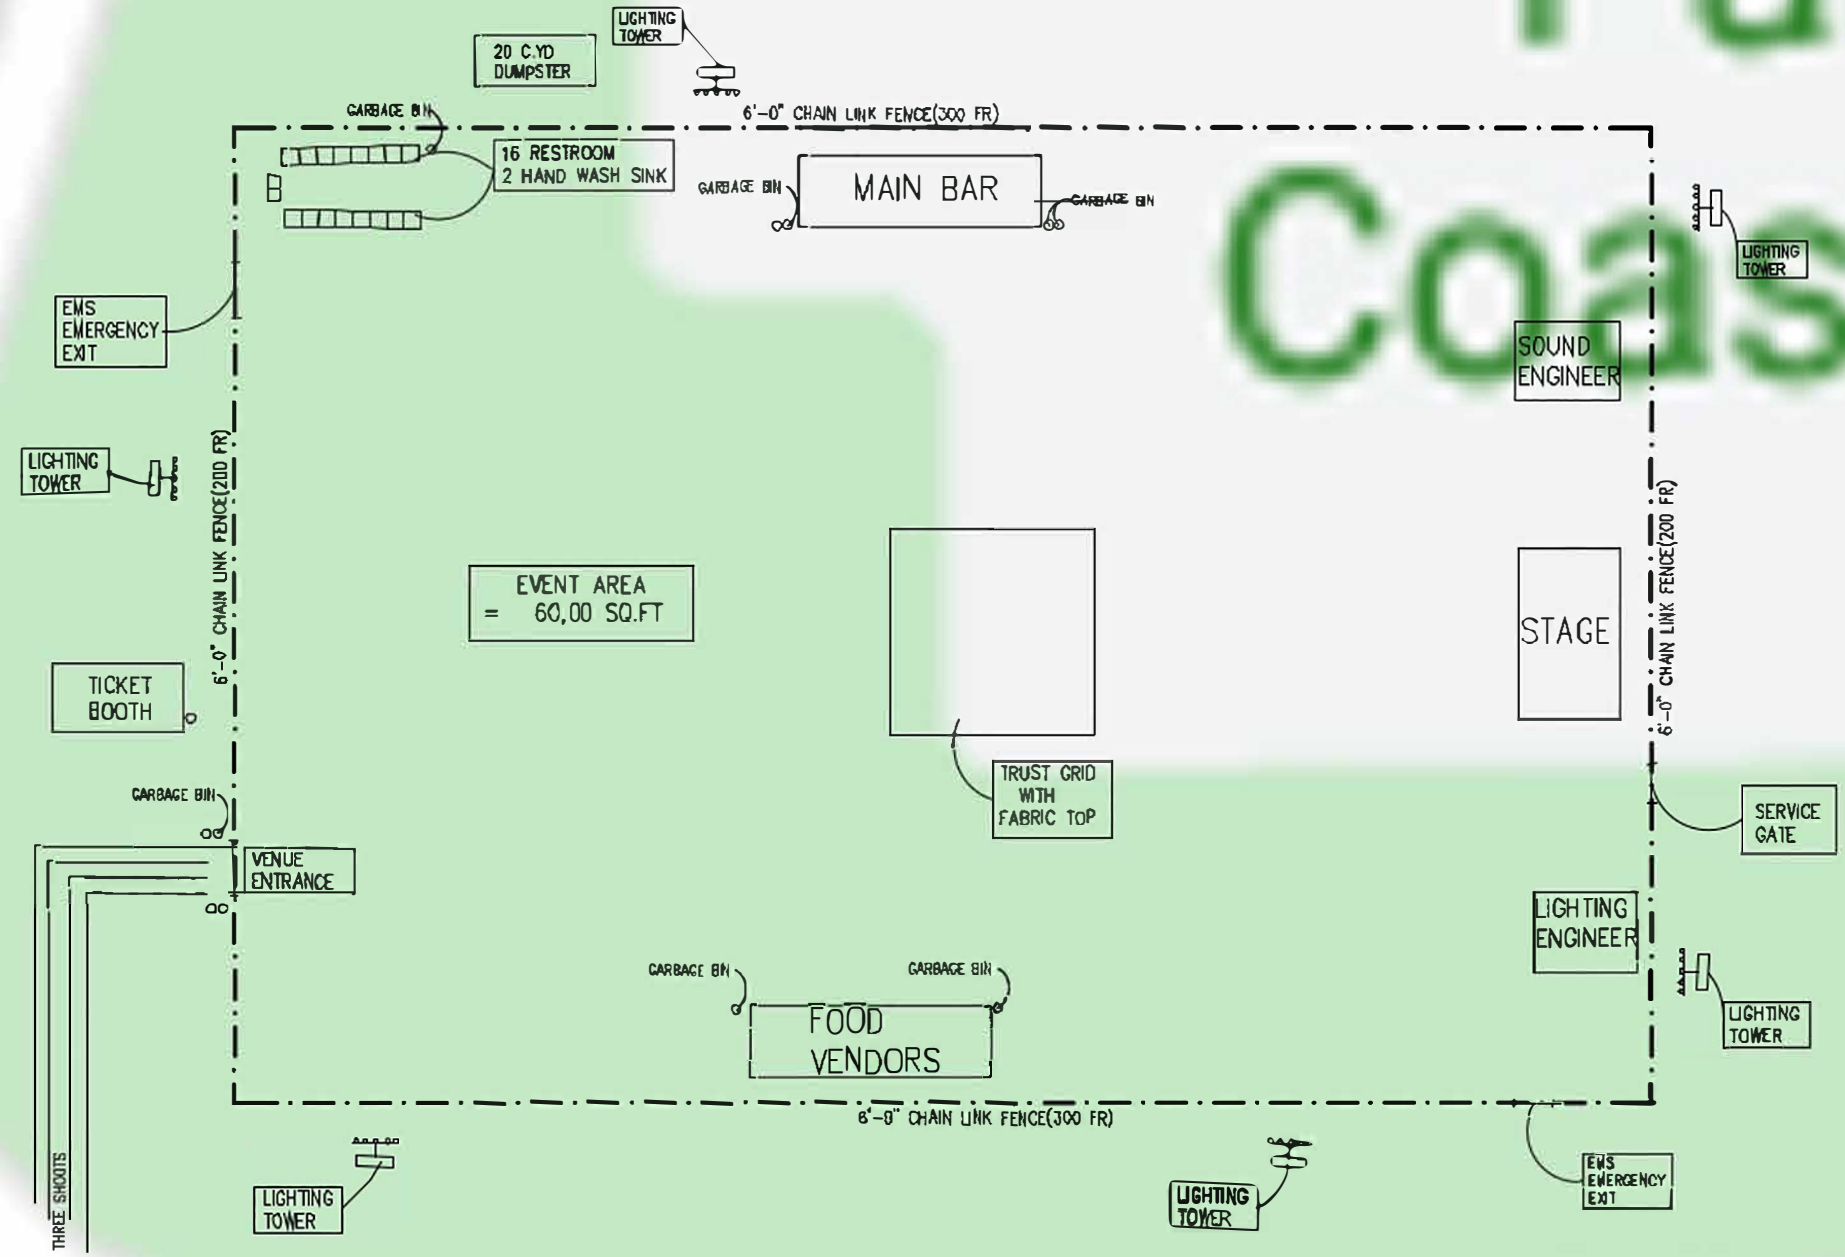

# Mills Pond Park/Gold Coast Ski Cl

PROPOSED LOCATION

PROPOSED SITE PLAN

SC: N.T.S.