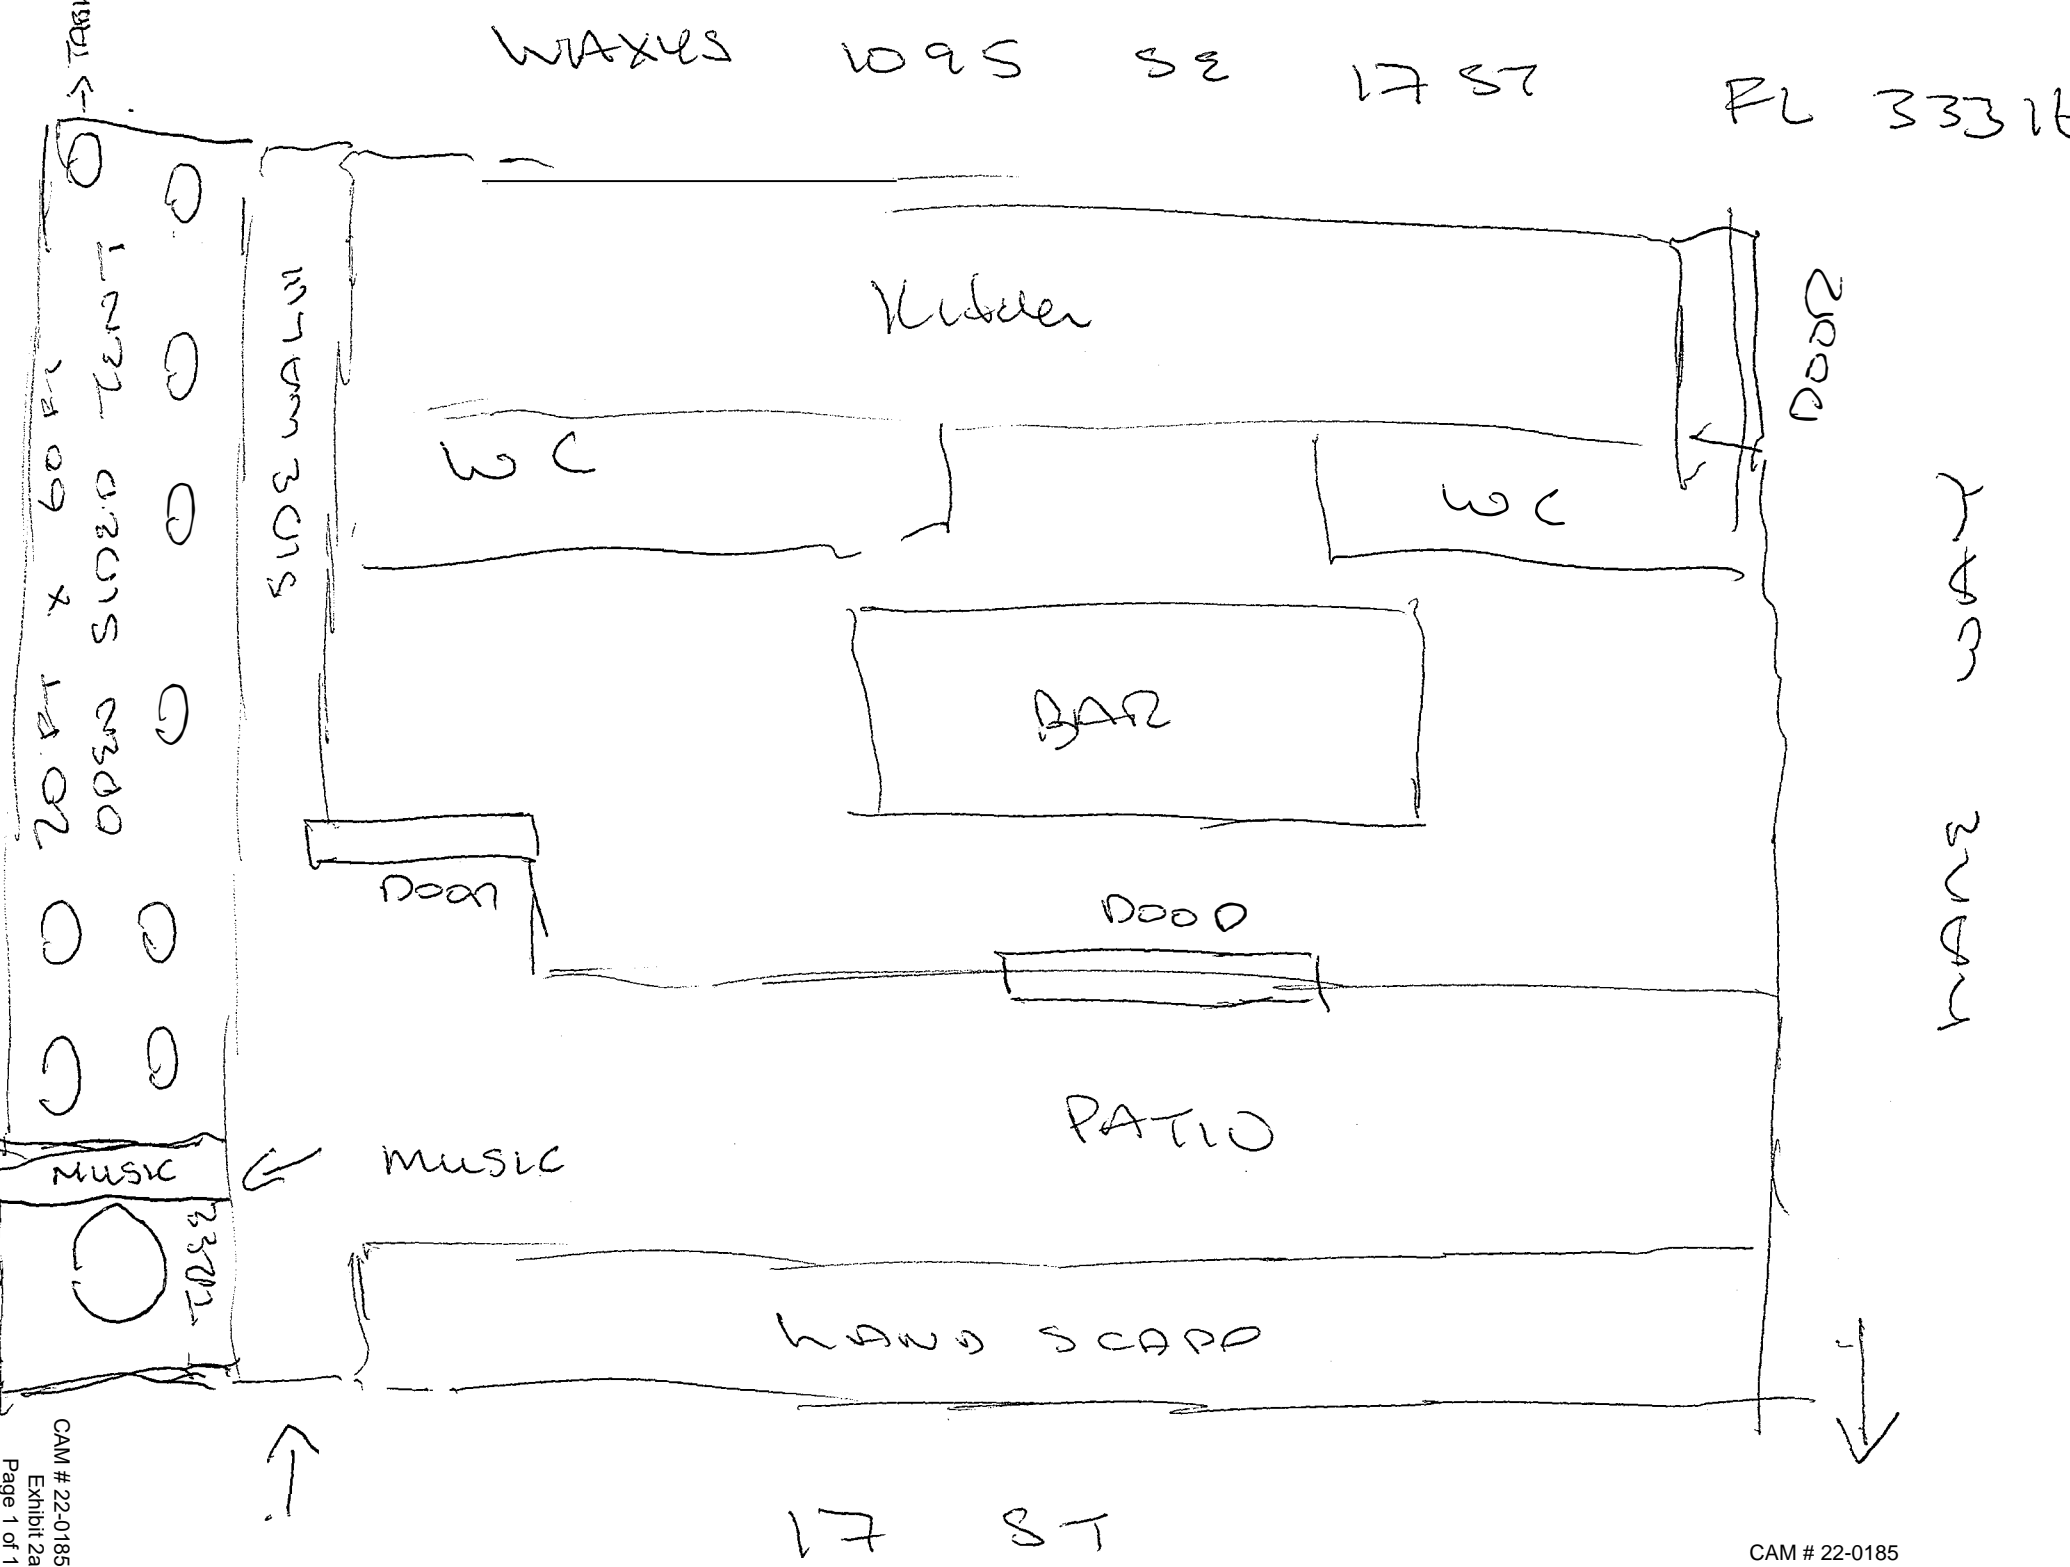

WAXES

1095

SE

17 ST

FL 33316

PORT & BOAT
OPEN SIDES

SIDE WALK

KITCHEN

WC

WC

BAR

DOOR

DOOR

PATIO

MUSIC

MUSIC

LANDSCAPE

DOOR

WALKWAY

17 ST