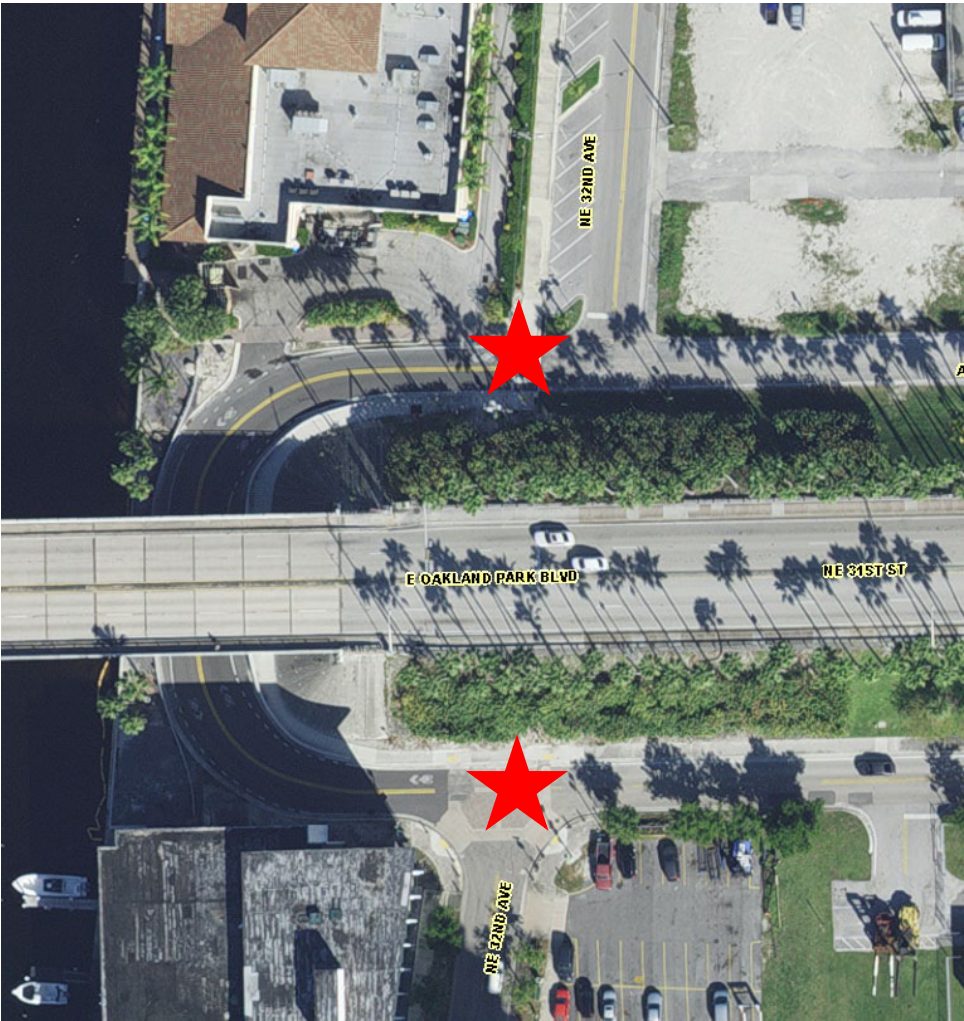

# Rectangular Rapid Flashing Beacon Locations

★ NE 32<sup>nd</sup> Avenue & Oakland Park Boulevard Access Road, north and south of the bridge.