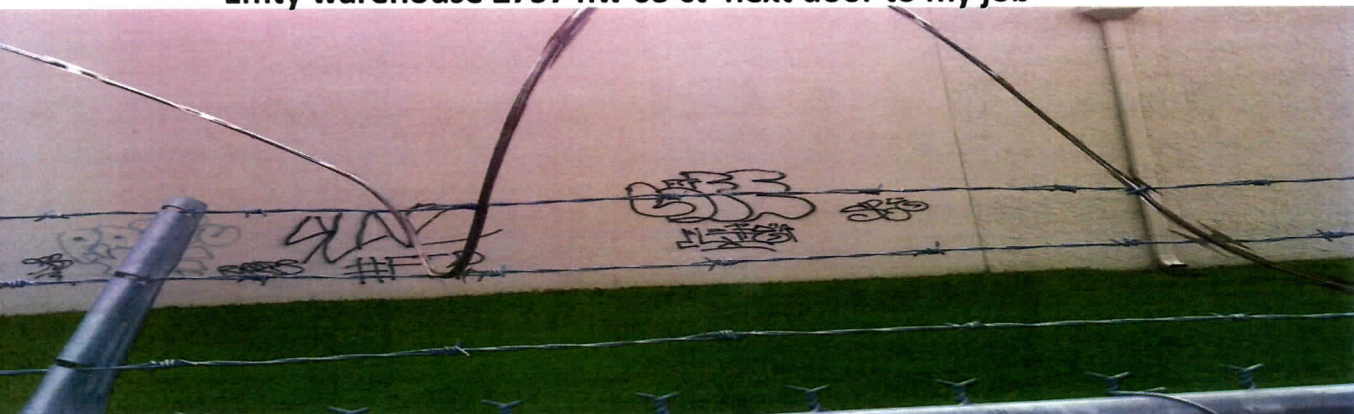

CIT-1
NOV 5, 2013
PROVIDED BY
MITCHELL
STOLLBERG

Sign was recently removed

Graffiti on abandon warehouse on 65 st Broward county work truck in front of graffiti .
3 or 4 weeks latter still there weeks latter from that picture (NO paint on Truck?????)

Emty warehouse 2757 nw 63 ct next door to my job

Power line Rd Mc Nab sign with smudged out graffiti

NW 12 ave and 65th street

“Move” on the Fpl pole along fed hwy Westminster School Coral Ridge

“Dyst” on the green fence

Holy Cross Hospital commercial blvd

65 st and Powerline Rd Mail box graffiti on both sides

Correction facility on power line Rd

Night out for Mexican food on Federal Hyw NE 6 st or 7 st

**3 1/2 years latter # of
Emails to the City and
county**