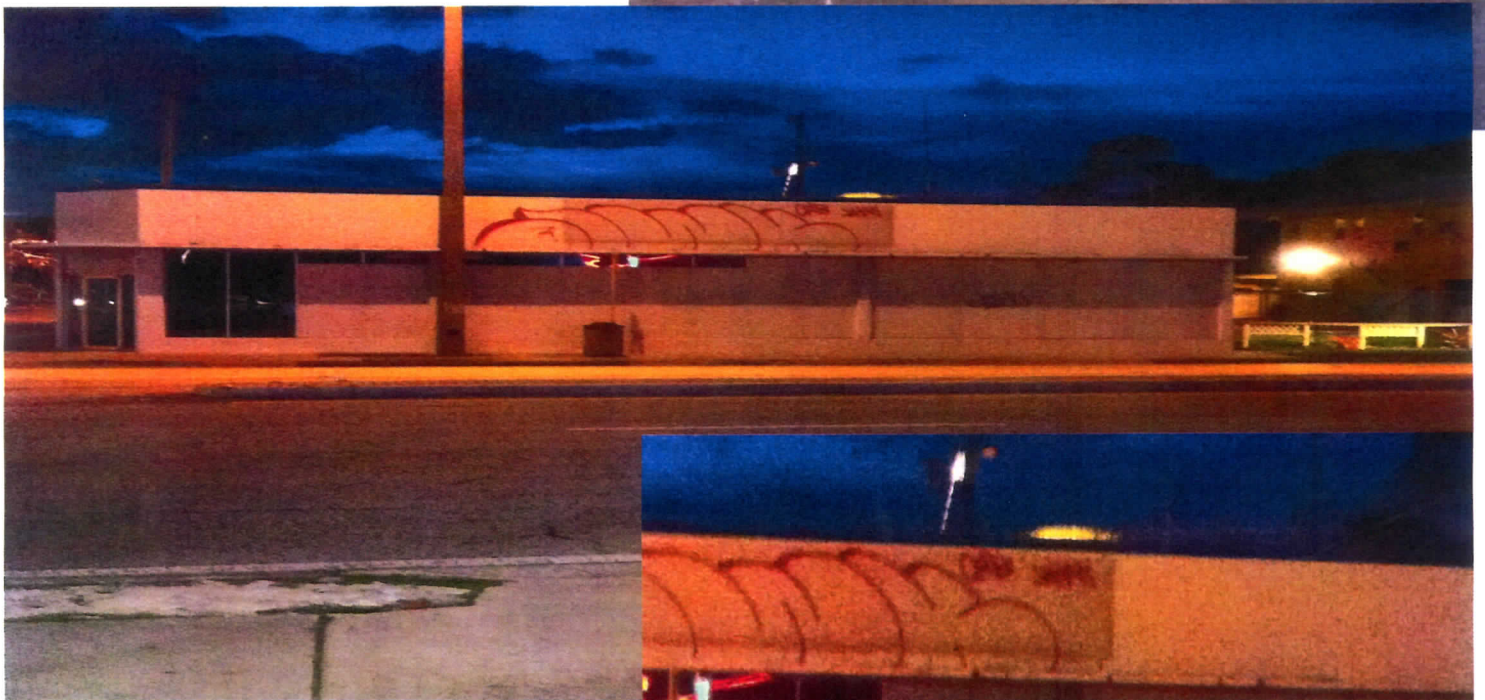

CIT-1
NOV 5, 2013
PROVIDED BY
MITCHELL
STOLLBERG

Sign was recently removed

Graffiti on abandon warehouse on 65 st Broward county work truck in front of graffiti .
3 or 4 weeks latter still there weeks latter from that picture (NO paint on Truck?????)

Emty warehouse 2757 nw 63 ct next door to my job

Power line Rd Mc Nab sign with smudged out graffiti

NW 12 ave and 65th street

“Move” on the Fpl pole along fed hwy Westminster School Coral Ridge

“Dyst” on the green fence

Holy Cross Hospital commercial blvd

65 st and Powerline Rd Mail box graffiti on both sides

Correction facility on power line Rd

Night out for Mexican food on Federal Hyw NE 6 st or 7 st

**3 1/2 years latter # of
Emails to the City and
county**