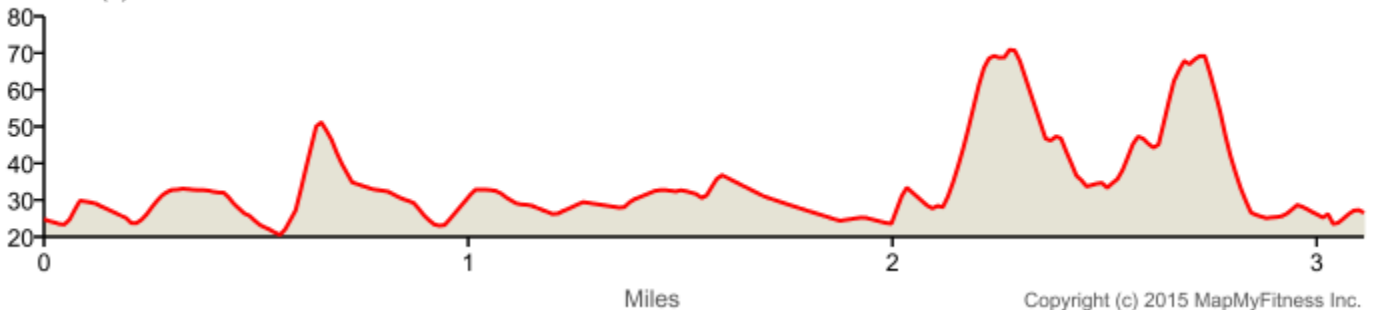

Color Rave Run - Riverwalk Ft Lauderdale

Distance: 3.11 mi

Elevation: 76.85 ft (Max: 71.69 ft)

Color Rave Run 3-21-2015 Ft Lauderdale Riverwalk 5k Course

Map

mapmyrun

ELEVATION (ft)

Copyright (c) 2015 MapMyFitness Inc.

	Head north on Riverwalk N	0 mi (+0.02 mi)
	Head northwest on Riverwalk N	0.03 mi (+0.02 mi)
	Head north on Riverwalk N	0.04 mi (+0.02 mi)
	Slight right to stay on Riverwalk N	0.06 mi (+0.02 mi)
	Head west toward S Andrews Ave	0.08 mi (+0.01 mi)
	Continue onto W Las Olas Blvd	0.09 mi (+0.03 mi)
	Head south toward Riverwalk N	0.12 mi (+0.08 mi)
	Head northwest on Riverwalk N	0.19 mi (+0.07 mi)
	Head west on Riverwalk N	0.26 mi (+0.08 mi)
	Turn left to stay on Riverwalk N	0.34 mi (+0.17 mi)
	Slight right at SW 4th Ave	0.51 mi (+0.03 mi)
	Turn left	0.54 mi (+0.01 mi)
	Head west	0.55 mi (+0.02 mi)
	Turn left toward SW 2nd St/Himmarshee St	0.57 mi (+0.03 mi)
	Turn left toward SW 2nd St/Himmarshee St	0.59 mi (+0 mi)
	Turn right toward SW 2nd St/Himmarshee St	0.6 mi (+0.01 mi)
	Turn left onto SW 2nd St/Himmarshee St	0.61 mi (+0.07 mi)
	Head west on SW 2nd St/Himmarshee St toward SW 7th Ave/Ave of the Arts	0.68 mi (+0.05 mi)
	Turn left onto SW 7th Ave/Ave of the Arts Continue to follow Ave of the Arts	0.73 mi (+0.17 mi)
	Head southeast on S Ave Of The Arts	0.89 mi (+0.05 mi)
	Head southeast on S Ave Of The Arts	0.95 mi (+0.13 mi)
	Continue onto SW 4th Ave	1.08 mi (+0.13 mi)