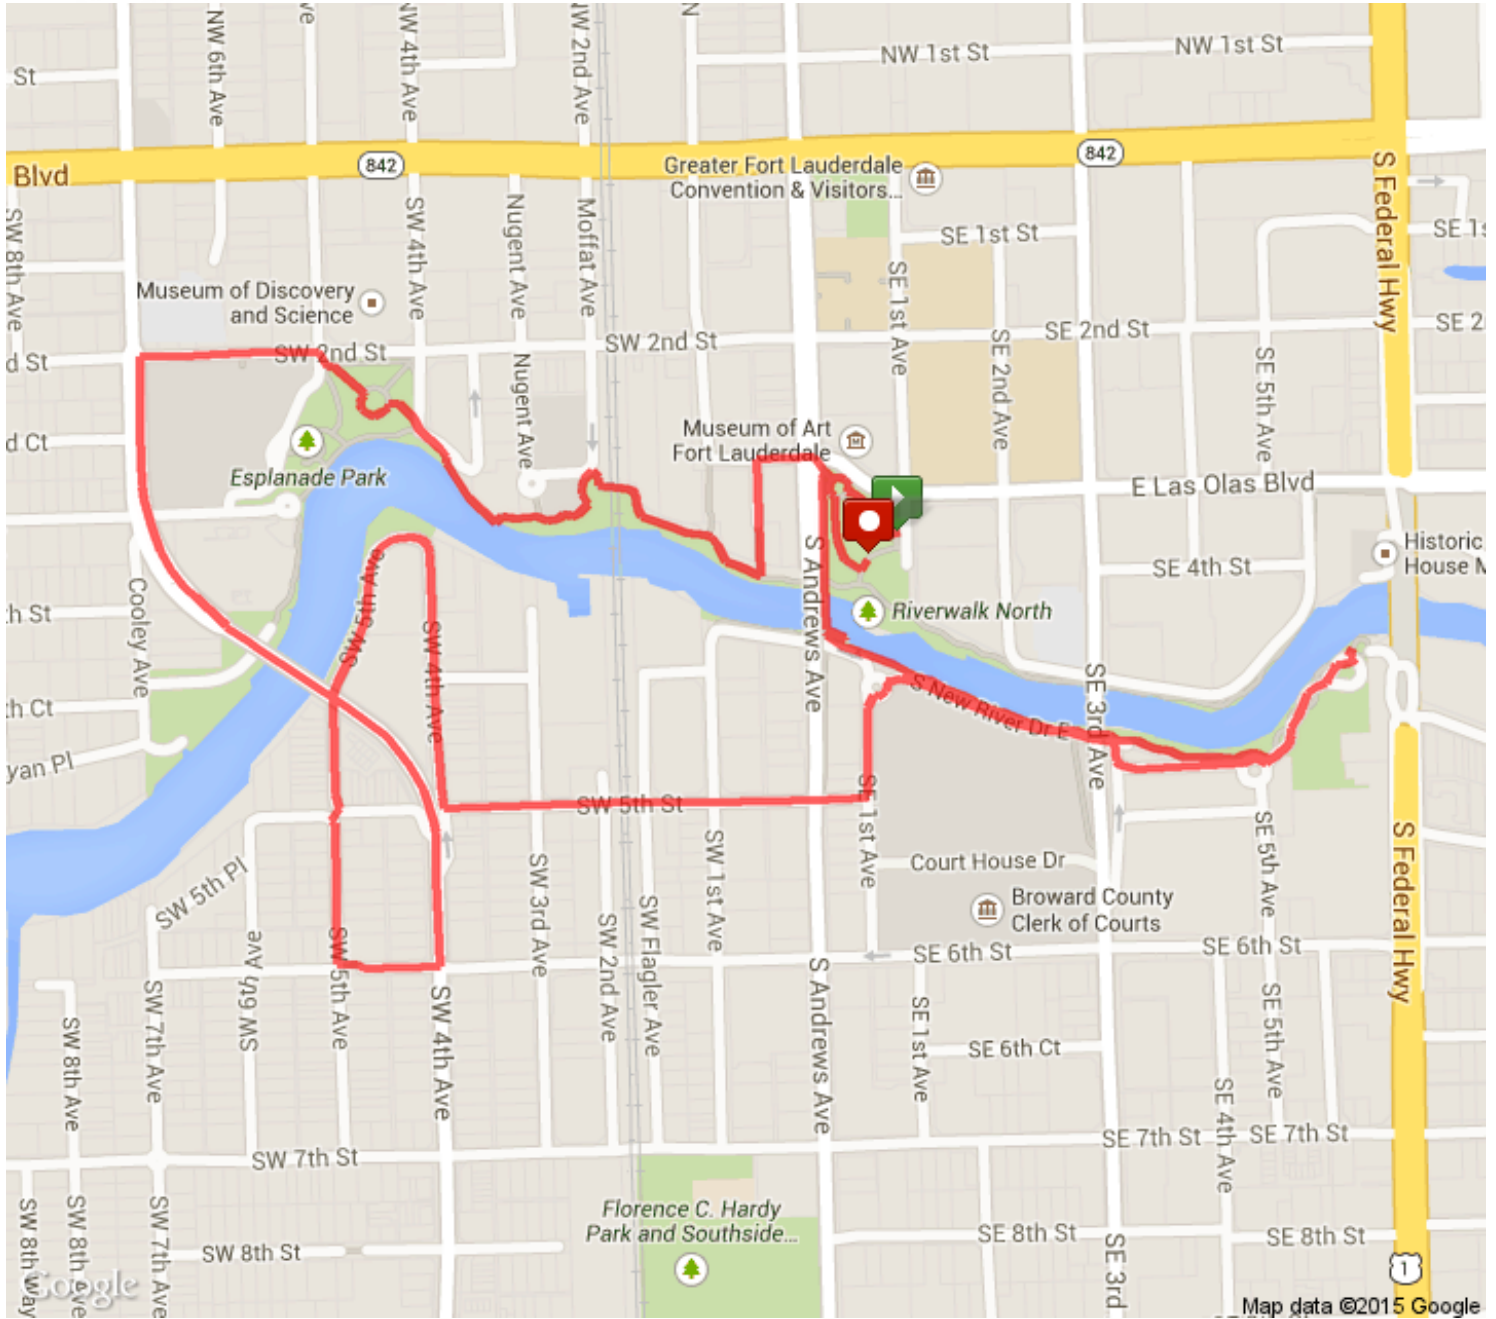

Color Rave Run - Riverwalk Ft Lauderdale

Distance: 3.11 mi

Elevation: 76.85 ft (Max: 71.69 ft)

Color Rave Run 3-21-2015 Ft Lauderdale Riverwalk 5k Course

Map

mapmyrun

ELEVATION (ft)