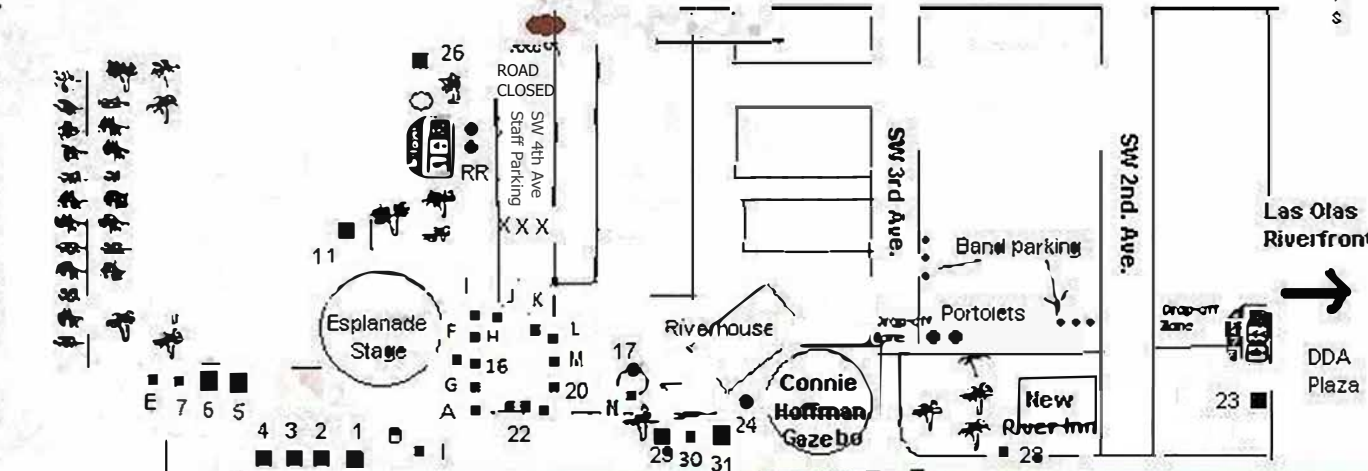

SW 2nd Street

SW 2nd Street

Peck Courtyard Stage

● Pop Up Tents
 ■ 6' tables Event Operations

■ TENTS
 1 TABLE / 2 CHAIRS 3 TABLES / 3 CHAIRS
 1 TABLE / 2 CHAIRS