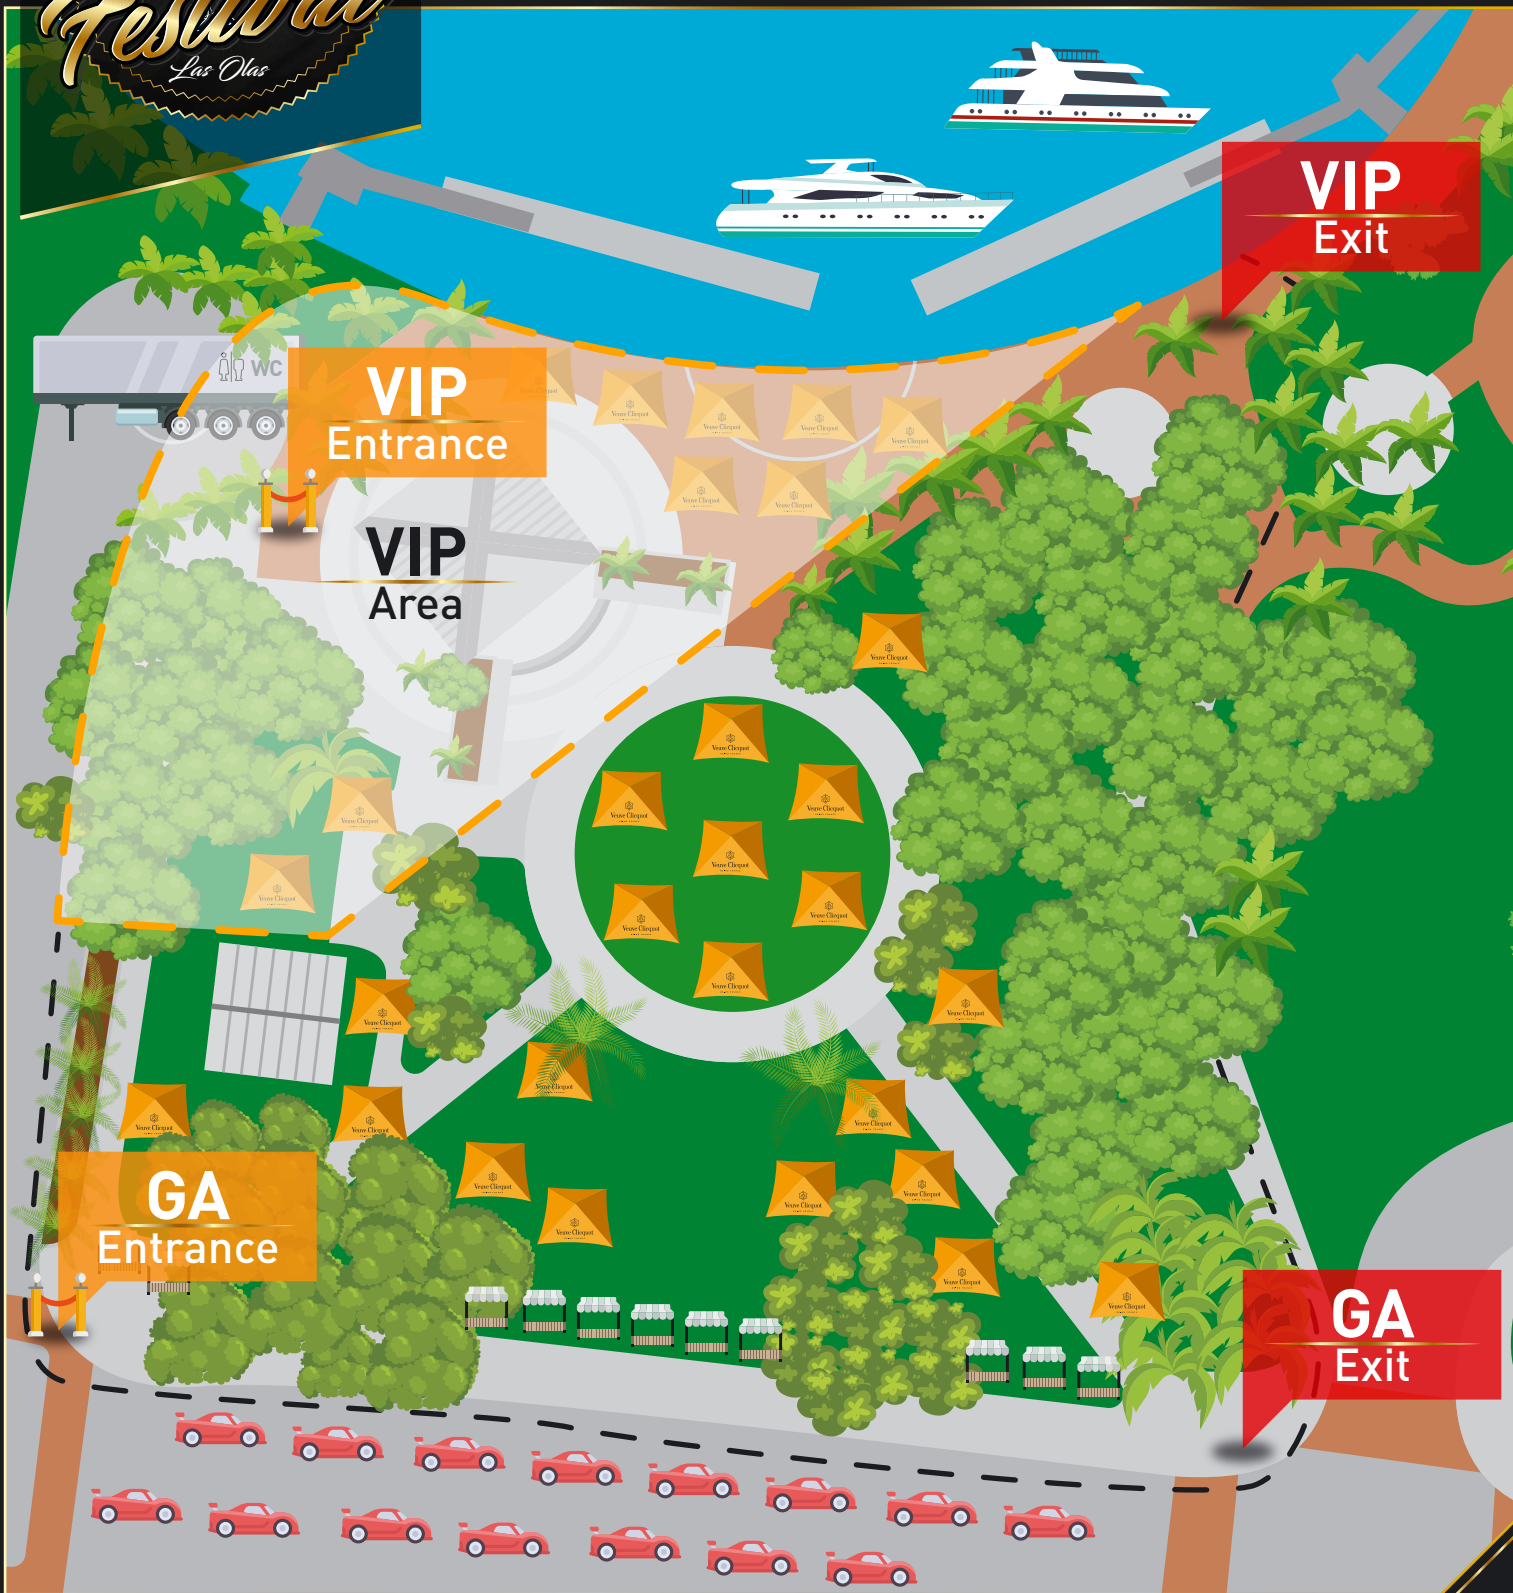

ESPLANADE PARK

Luxury Car Show Tents
By Excel Auto Group

Restaurants
Tents

Luxury Trailers
Bathrooms

Yacht slips