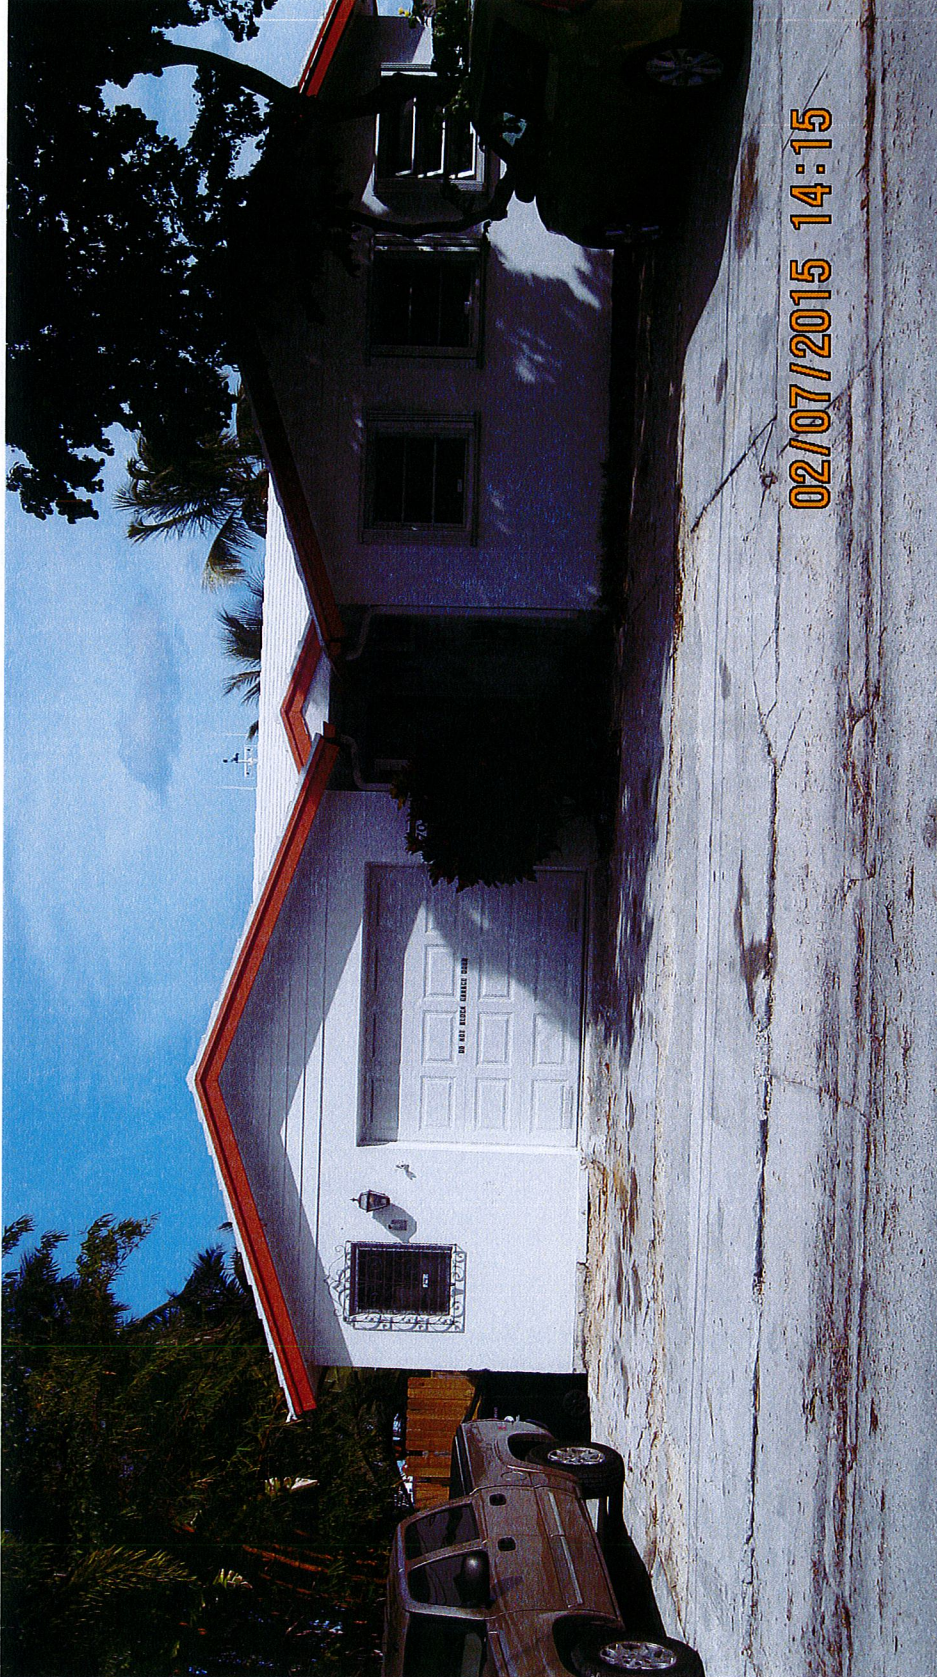

704 NE 20 AVE

Driveway of Property