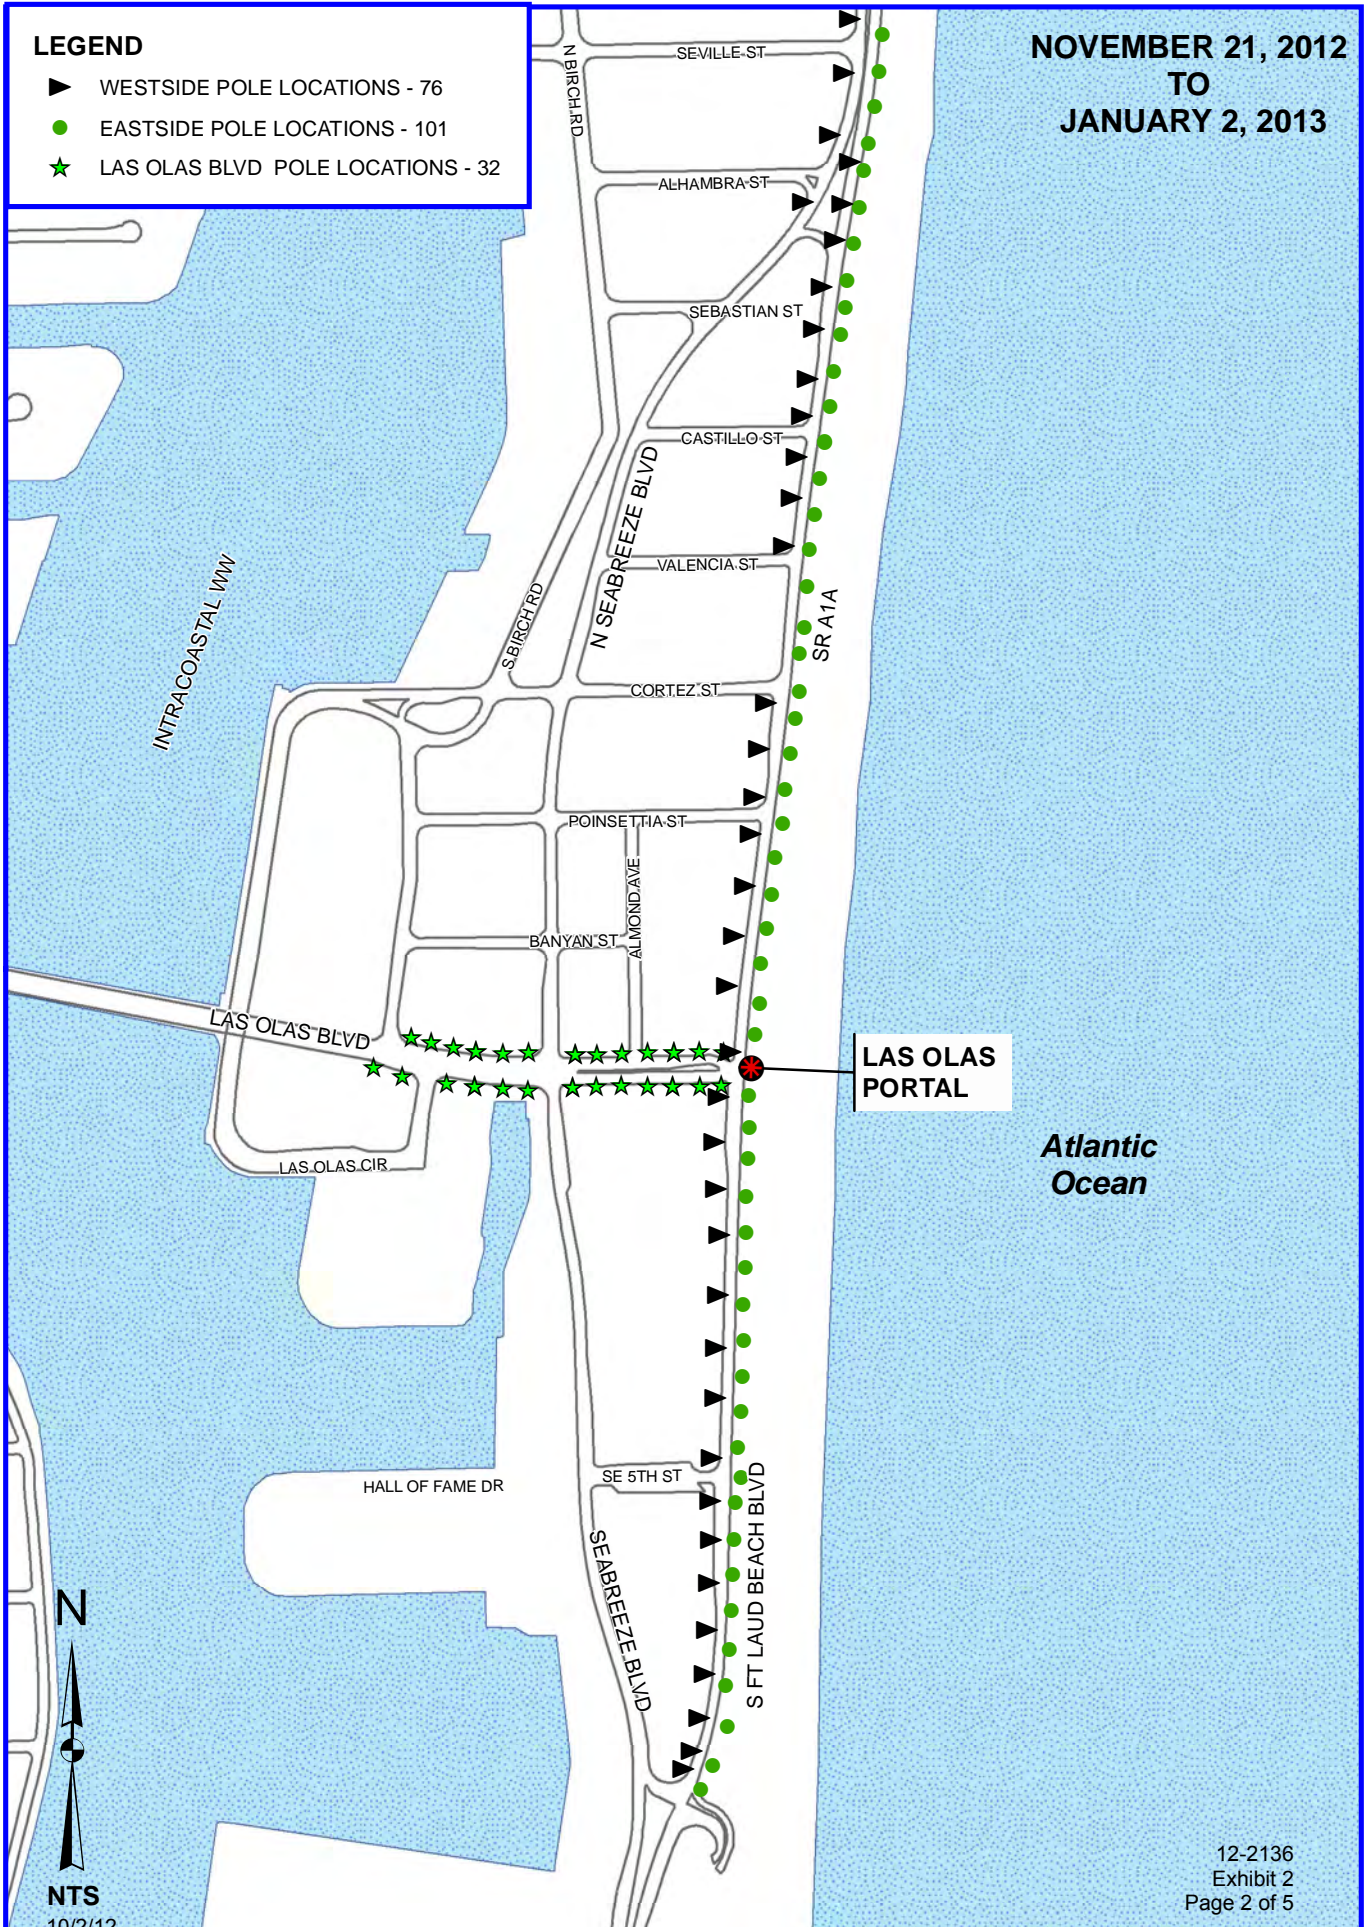

LEGEND

- ▶ WESTSIDE POLE LOCATIONS - 76
- EASTSIDE POLE LOCATIONS - 101

**NOVEMBER 21, 2012
TO
JANUARY 2, 2013**

N

NTS
10/2/12

Atlantic Ocean

12-2136
Exhibit 2
Page 1 of 5

LEGEND

- ▶ WESTSIDE POLE LOCATIONS - 76
- EASTSIDE POLE LOCATIONS - 101
- ★ LAS OLAS BLVD POLE LOCATIONS - 32

**NOVEMBER 21, 2012
TO
JANUARY 2, 2013**

NTS
10/2/12

12-2136
Exhibit 2
Page 2 of 5

Fort Lauderdale Beach
Memorandum of Understanding
August 16, 2012
2012 RFP #825-11017-Holiday Lights
Addendum "C"

Display Area 1 (A1A West Side)

Display Area 2 (A1A East Side)

Fort Lauderdale Beach
Memorandum of Understanding
August 16, 2012
2012 RFP #825-11017-Holiday Lights
Addendum "C"

Display Area 3

Display Area 3