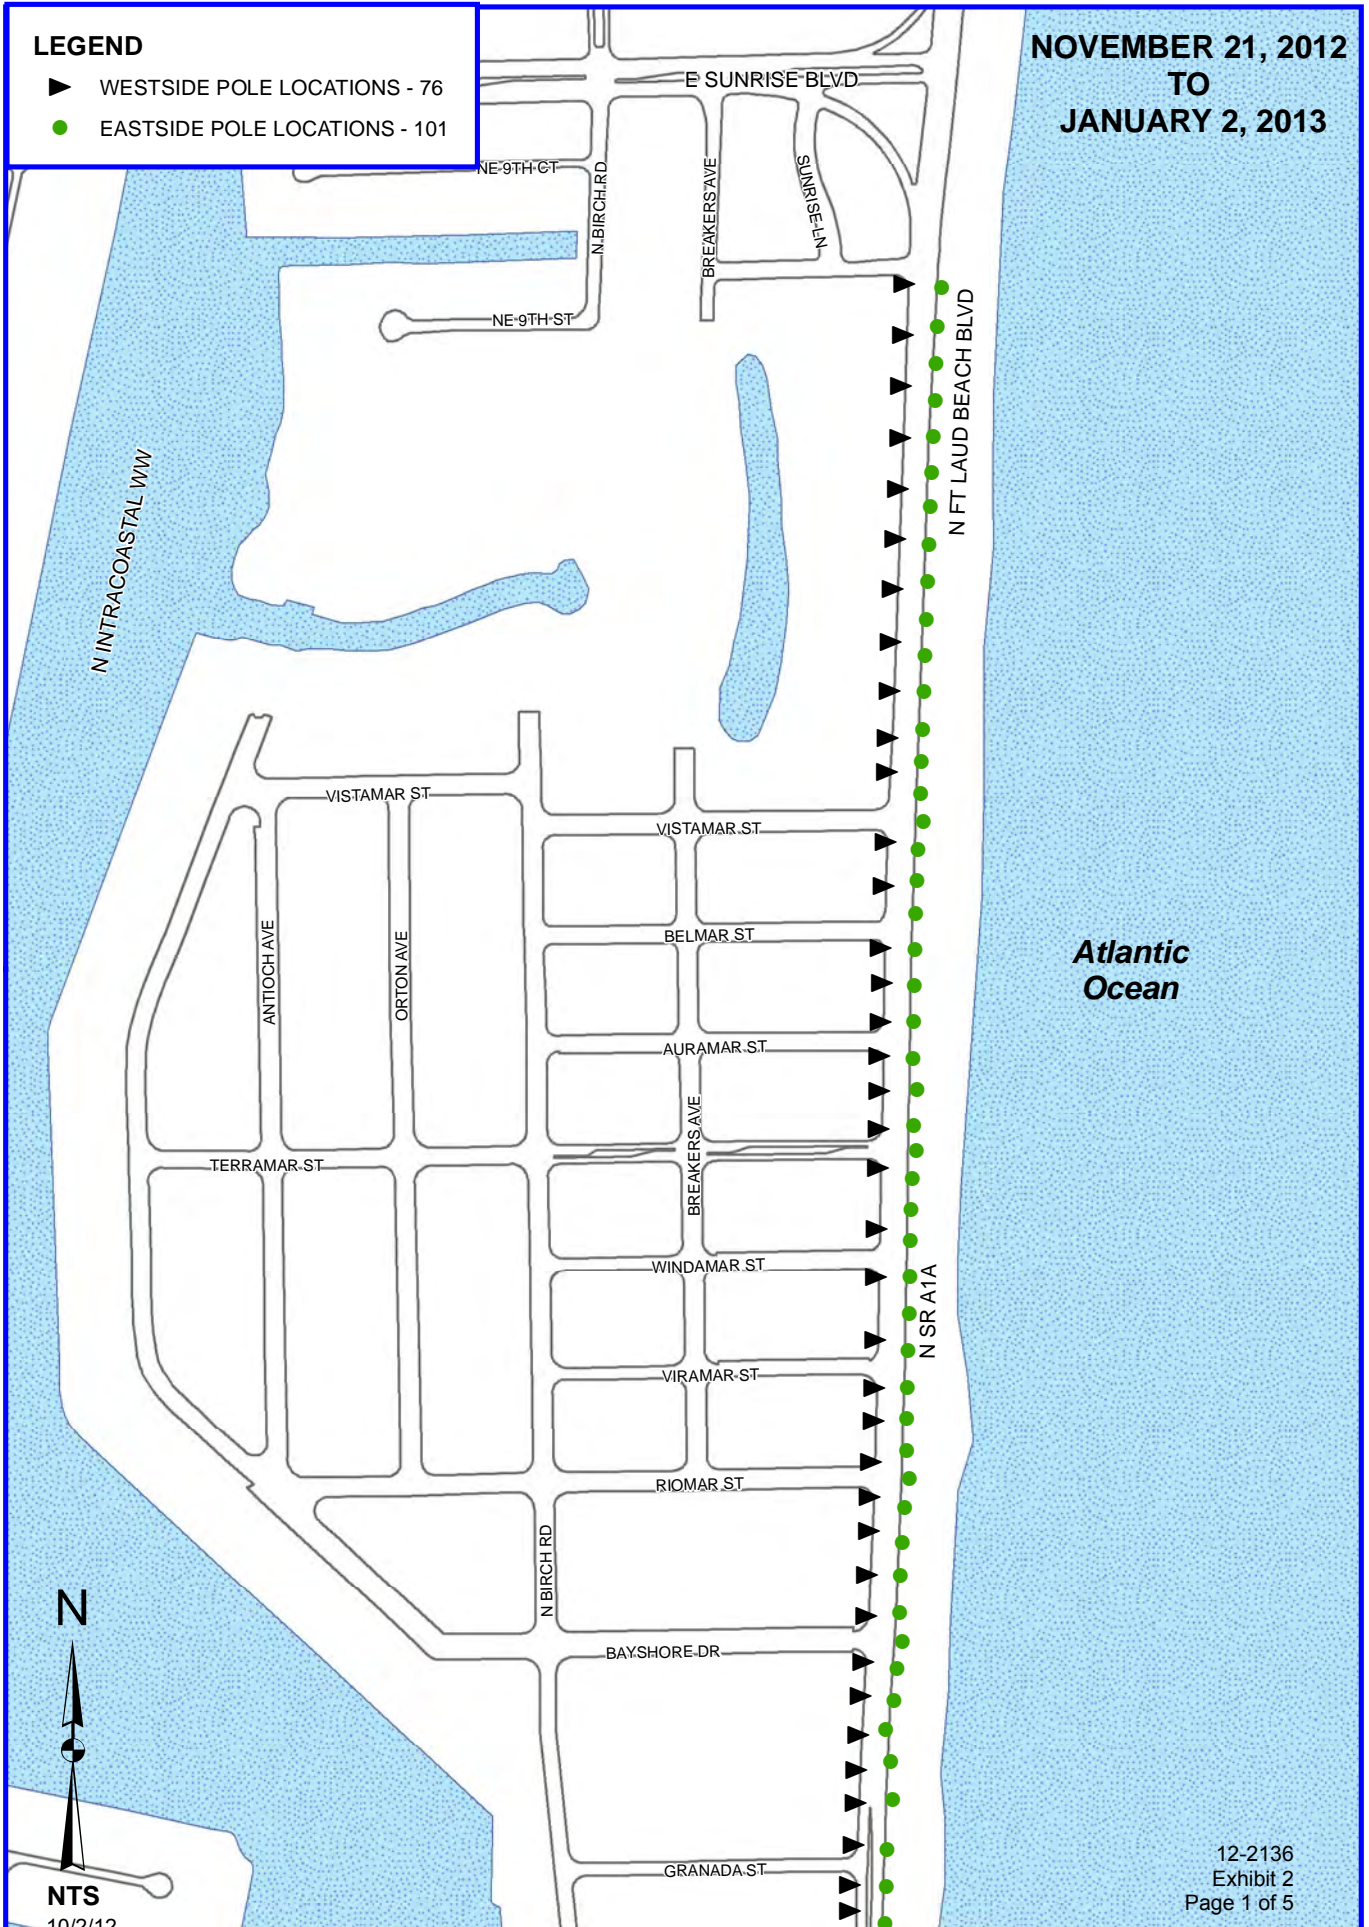

LEGEND

- ▶ WESTSIDE POLE LOCATIONS - 76
- EASTSIDE POLE LOCATIONS - 101

**NOVEMBER 21, 2012
TO
JANUARY 2, 2013**

N

NTS
10/2/12

Atlantic Ocean

12-2136
Exhibit 2
Page 1 of 5

LEGEND

- ▶ WESTSIDE POLE LOCATIONS - 76
- EASTSIDE POLE LOCATIONS - 101
- ★ LAS OLAS BLVD POLE LOCATIONS - 32

**NOVEMBER 21, 2012
TO
JANUARY 2, 2013**

NTS
10/2/12

12-2136
Exhibit 2
Page 2 of 5

Fort Lauderdale Beach
Memorandum of Understanding
August 16, 2012
2012 RFP #825-11017-Holiday Lights
Addendum "C"

Display Area 1 (A1A West Side)

Display Area 2 (A1A East Side)

Fort Lauderdale Beach
Memorandum of Understanding
August 16, 2012
2012 RFP #825-11017-Holiday Lights
Addendum "C"

Display Area 3

Display Area 3