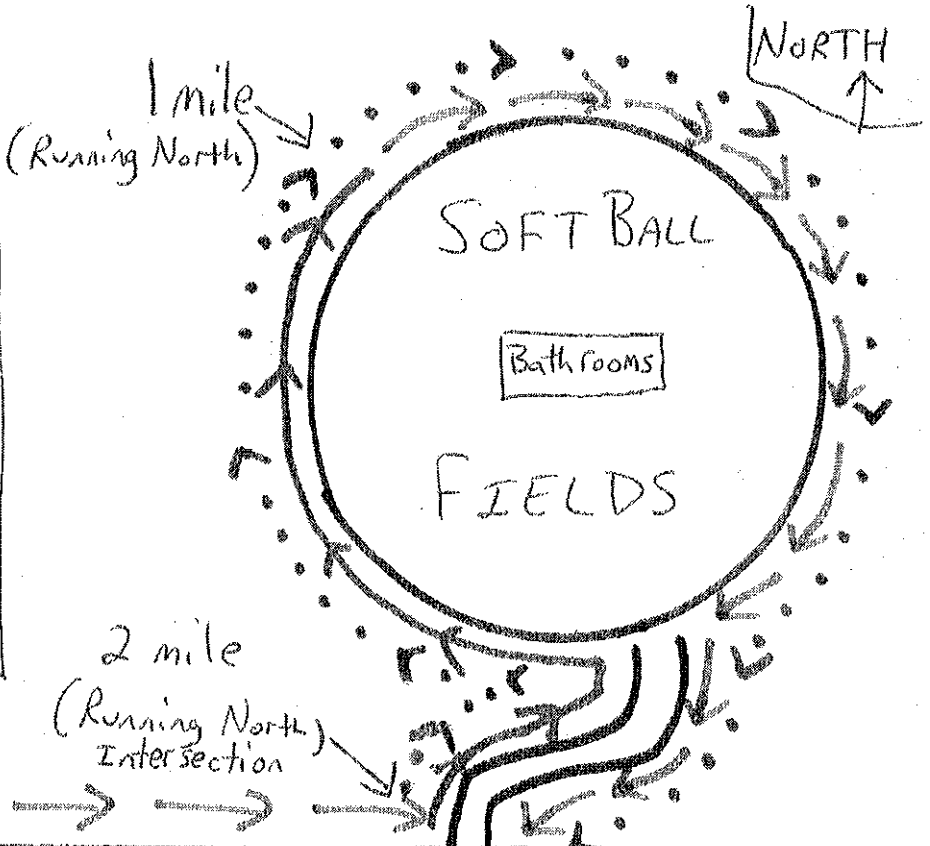

Mills Pond Park
 2201 NW 9th Ave., Ft. Lauderdale

- ① Start = SE Corner of Football Fields
- ② First Lap on Football Fields will be Counter-clockwise
- ③ Both Laps around Softball Fields will be Clockwise
- ④ Remaining Laps on Football Fields will be Clockwise
- ⑤ Finish = 100yds South of Bathrooms

Legend
 Solid = 1st Mile
 Dash = 2nd Mile
 Dots = 3rd Mile