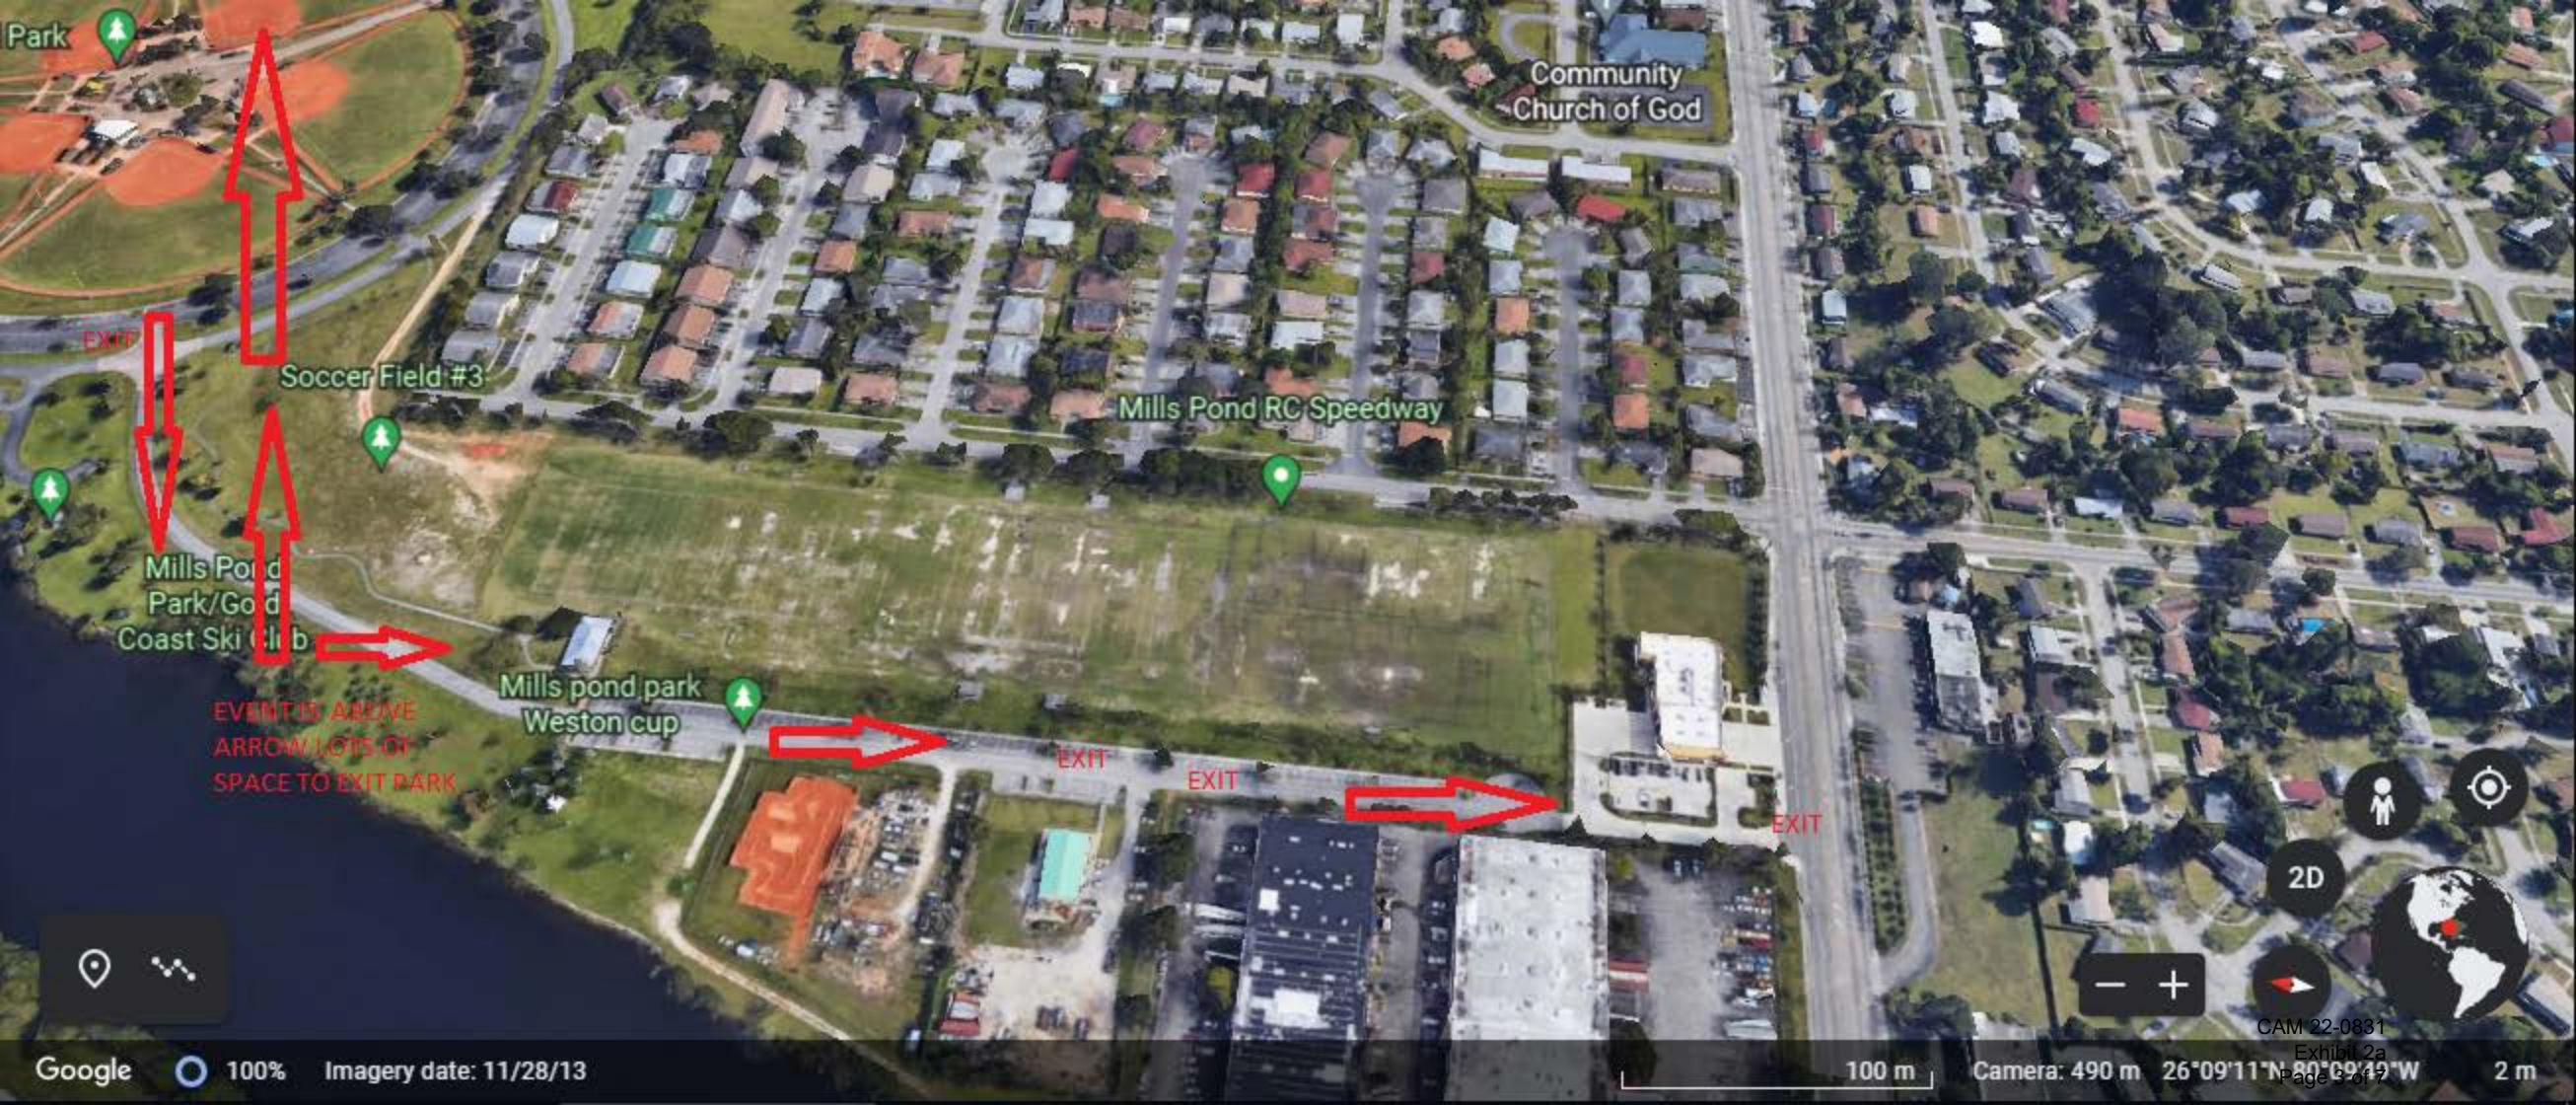

Park

Community Church of God

Soccer Field #3

Mills Pond RC Speedway

Mills Pond Park/Gold Coast Ski Club

Mills pond park Weston cup

EXIT

EXIT

EXIT

EVENT IS ABOVE ARROW/LOTS OF SPACE TO EXIT PARK