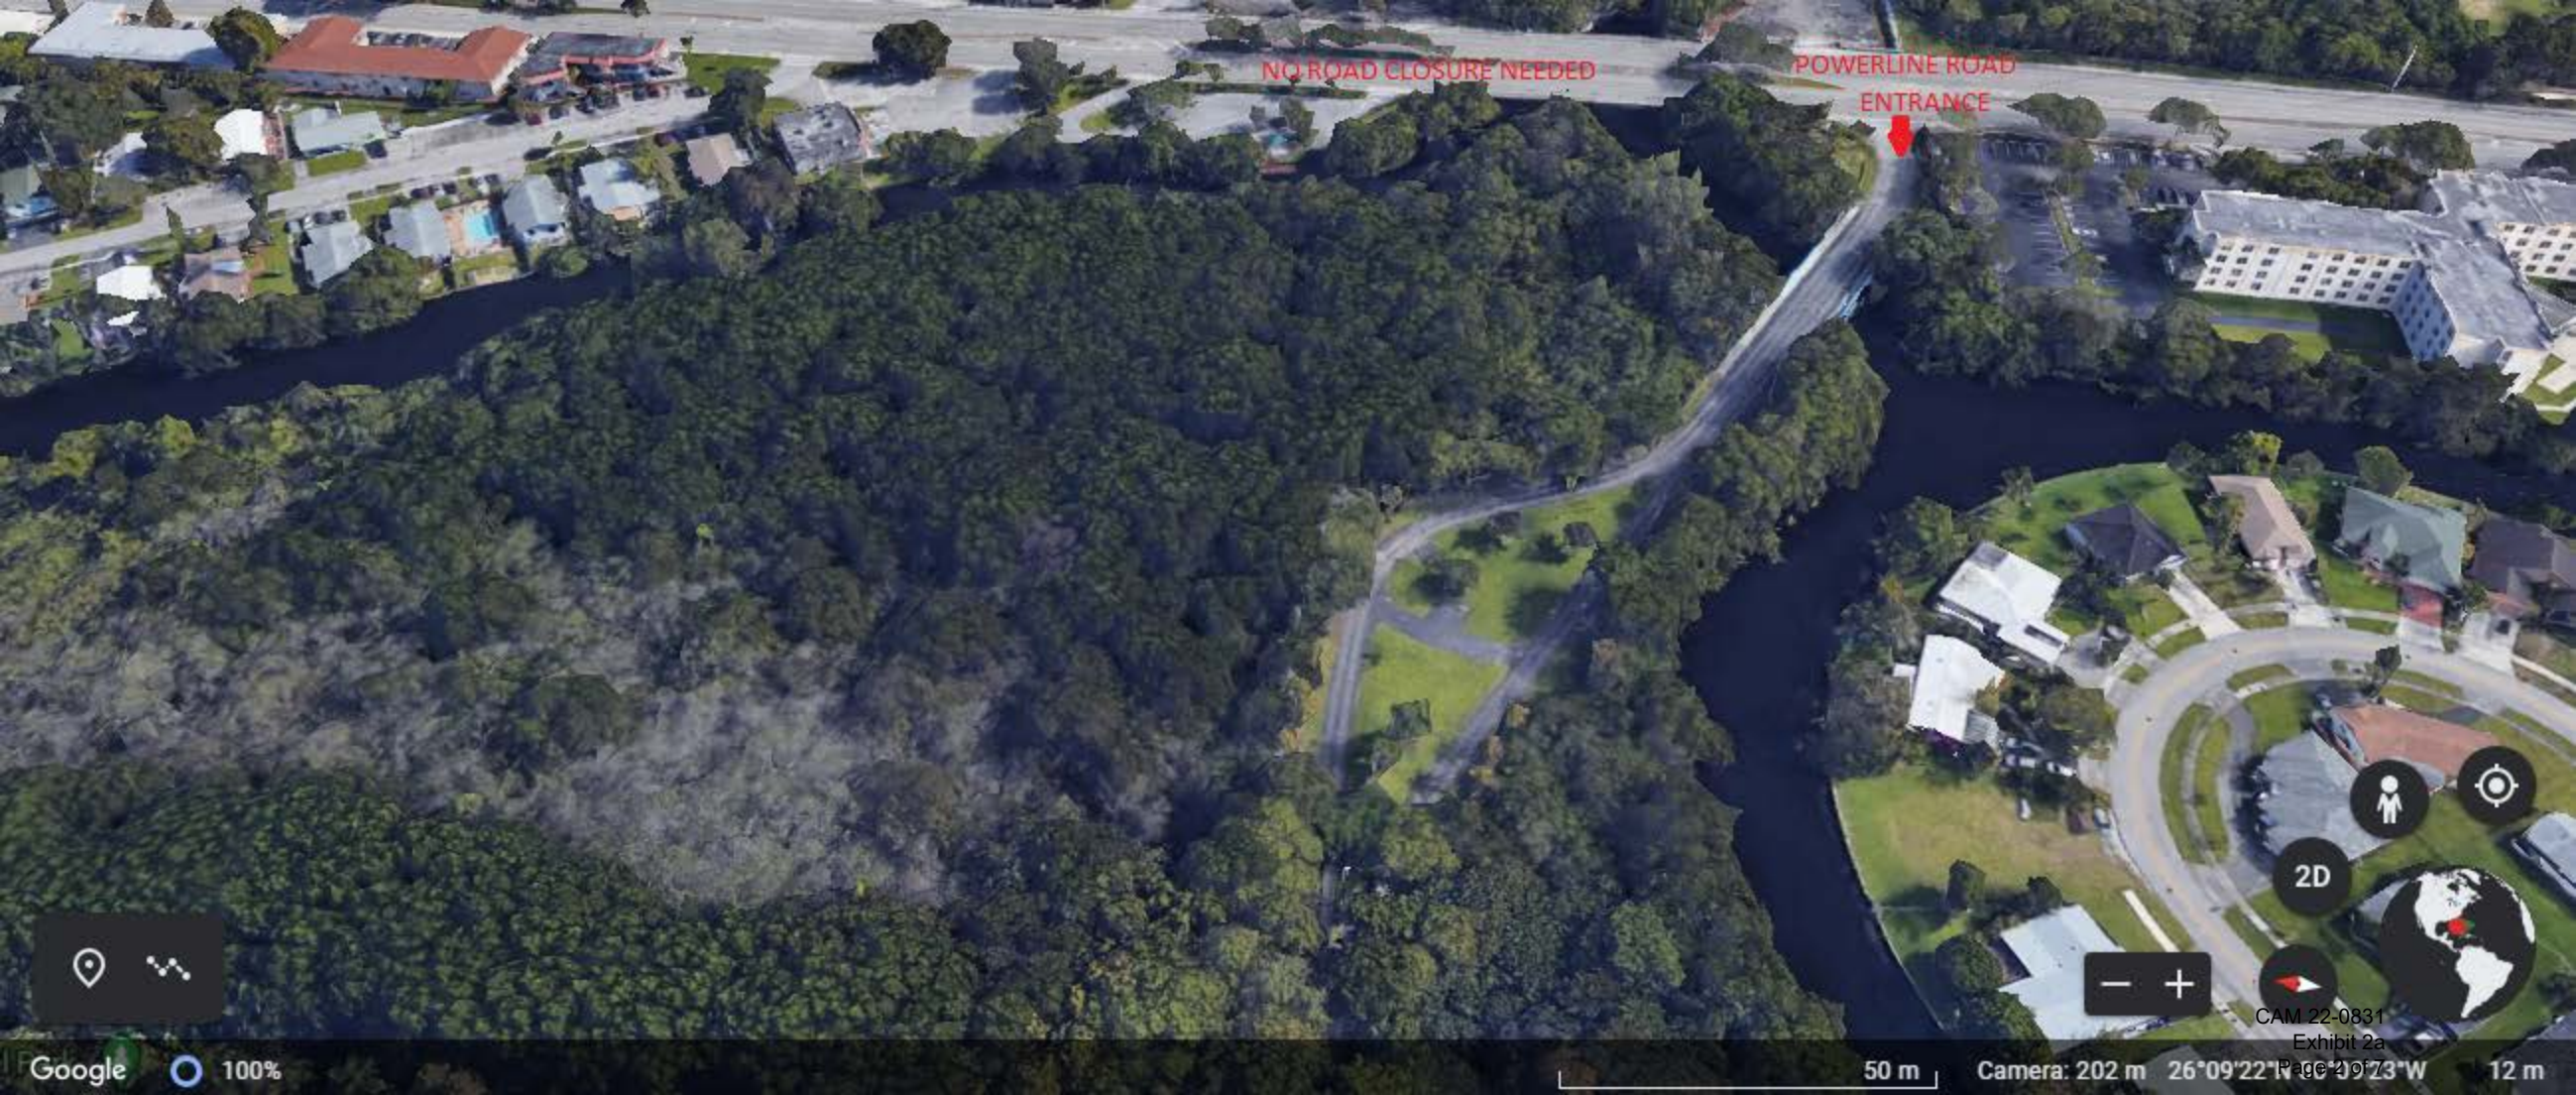

NO ROAD CLOSURE NEEDED

POWERLINE ROAD
ENTRANCE

2D

CAM 22-0831
Exhibit 2a

Page 2 of 23