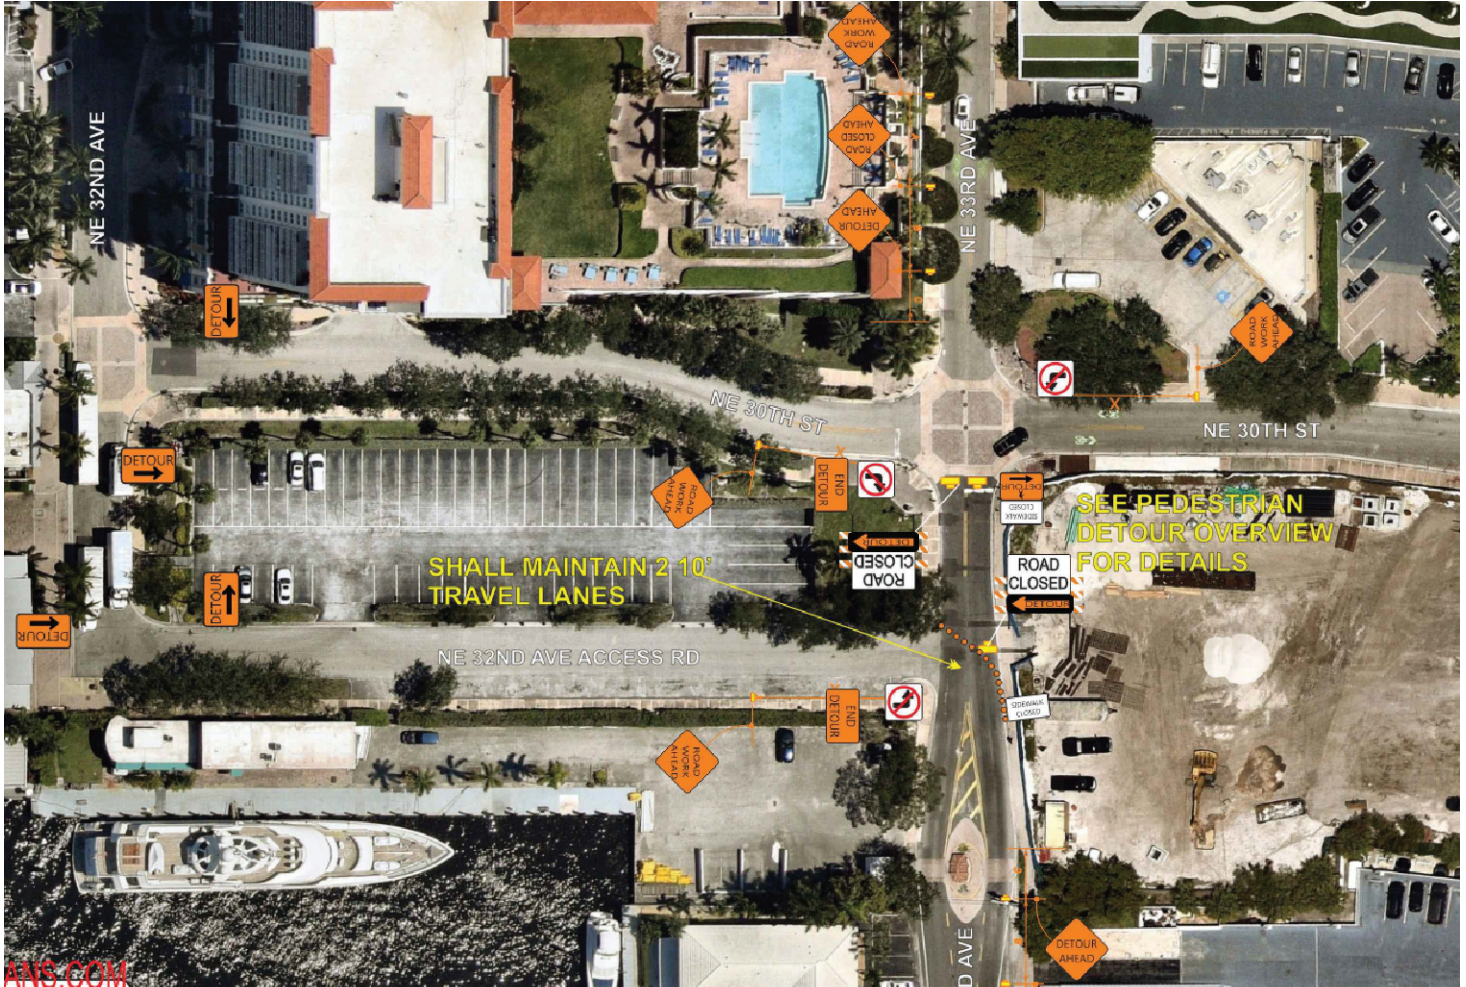

EXHIBIT No. 3 DETOUR PLAN AND TYPICAL ROAD SECTION PUBLIX No. 1818 2985 N. OCEAN BOULEVARD FORT LAUDERDALE, FLORIDA

NOT TO SCALE

ANS.COM

NOT TO SCALE

CAM # 23-0943
Exhibit 3
Page 1 of 1

SKETCH NO. 22-9491_EXHIBITS