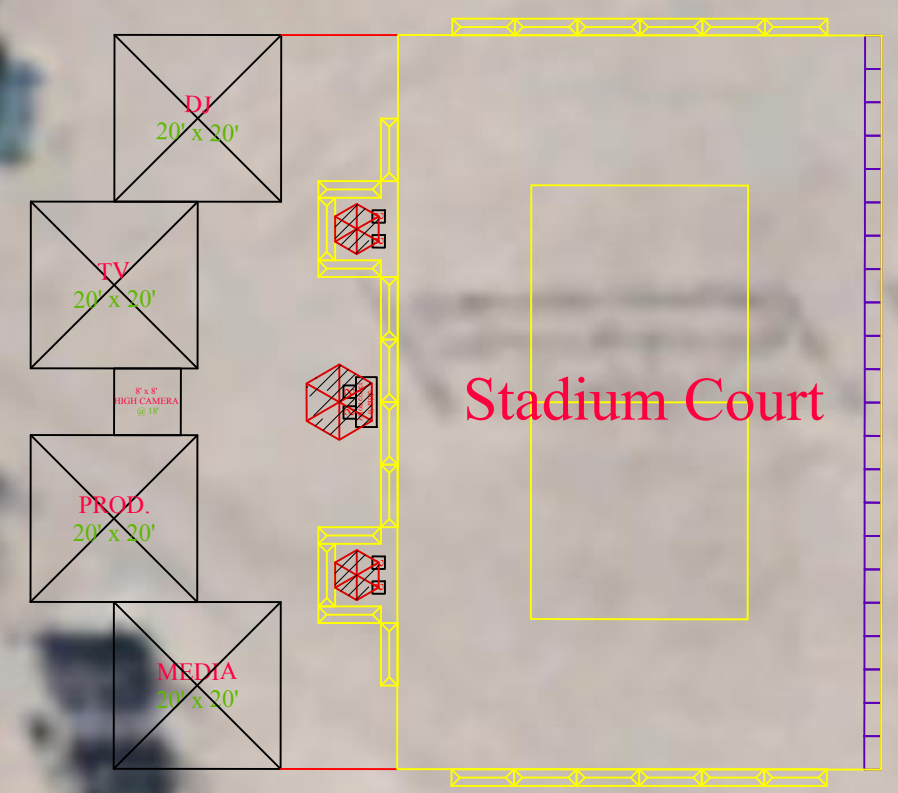

LEGEND

- Tent
- Ref Tent
- AVP Provided Tent
- 4' Tall Event Fence
- 6' Tall Event Fence
- 8' Tall Event Fence
- Existing Fence
- 8' Bike Barricade
- Generator
- Restrooms
- Security Guard
- ADA Access
- First Aid
- Fire Extinguisher
- Food Truck
- Office Trailer
- 48" Wide Access Path
- Human Egress Path
- Vehicle Egress Path

SCALE:

EVENT DATES:

VIEW:
Main Site

REV #:

SHEET #: