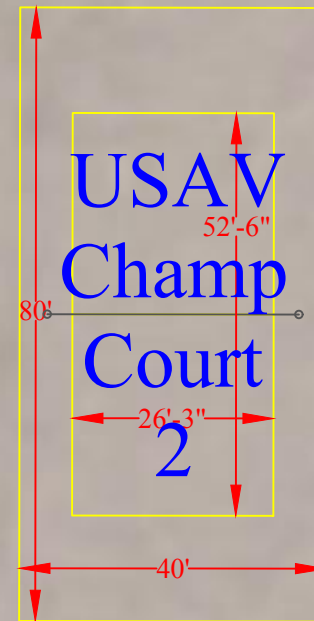

LEGEND

- Tent
- Ref Tent
- AVP Provided Tent
- 4' Tall Event Fence
- 6' Tall Event Fence
- 8' Tall Event Fence
- Existing Fence
- 8' Bike Barricade
- Generator
- Restrooms
- Security Guard
- ADA Access
- First Aid
- Fire Extinguisher
- Food Truck
- Office Trailer
- 48" Wide Access Path
- Human Egress Path
- Vehicle Egress Path

SCALE:

EVENT DATES:

VIEW:
All

REV #:

SHEET #:

LEGEND

- Tent
- Ref Tent
- AVP Provided Tent
- 4' Tall Event Fence
- 6' Tall Event Fence
- 8' Tall Event Fence
- Existing Fence
- 8' Bike Barricade
- Generator
- Restrooms
- Security Guard
- ADA Access
- First Aid
- Fire Extinguisher
- Food Truck
- Office Trailer
- 48" Wide Access Path
- Human Egress Path
- Vehicle Egress Path