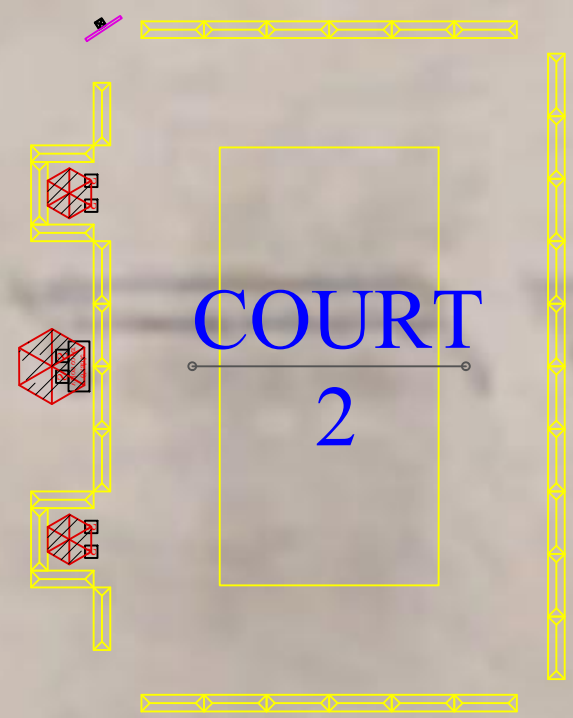

LEGEND

- Tent
- Ref Tent
- AVP Provided Tent
- 4' Tall Event Fence
- 6' Tall Event Fence
- 8' Tall Event Fence
- Existing Fence
- 8' Bike Barricade
- Generator
- Restrooms
- Security Guard
- ADA Access
- First Aid
- Fire Extinguisher
- Food Truck
- Office Trailer
- 48" Wide Access Path
- Human Egress Path
- Vehicle Egress Path

SCALE:

EVENT DATES:

VIEW:
Main Site

REV #:

SHEET #:

COURT
3

COURT
2

Sponsor Village