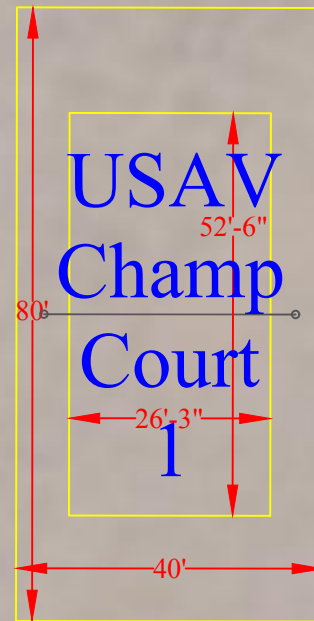

LEGEND

- Tent
- Ref Tent
- AVP Provided Tent
- 4' Tall Event Fence
- 6' Tall Event Fence
- 8' Tall Event Fence
- Existing Fence
- 8' Bike Barricade
- Generator
- Restrooms
- Security Guard
- ADA Access
- First Aid
- Fire Extinguisher
- Food Truck
- Office Trailer
- 48" Wide Access Path
- Human Egress Path
- Vehicle Egress Path

SCALE:

EVENT DATES:

VIEW:
All

REV #:

SHEET #:

LEGEND

- Tent
- Ref Tent
- AVP Provided Tent
- 4' Tall Event Fence
- 6' Tall Event Fence
- 8' Tall Event Fence
- Existing Fence
- 8' Bike Barricade
- Generator
- Restrooms
- Security Guard
- ADA Access
- First Aid
- Fire Extinguisher
- Food Truck
- Office Trailer
- 48" Wide Access Path
- Human Egress Path
- Vehicle Egress Path