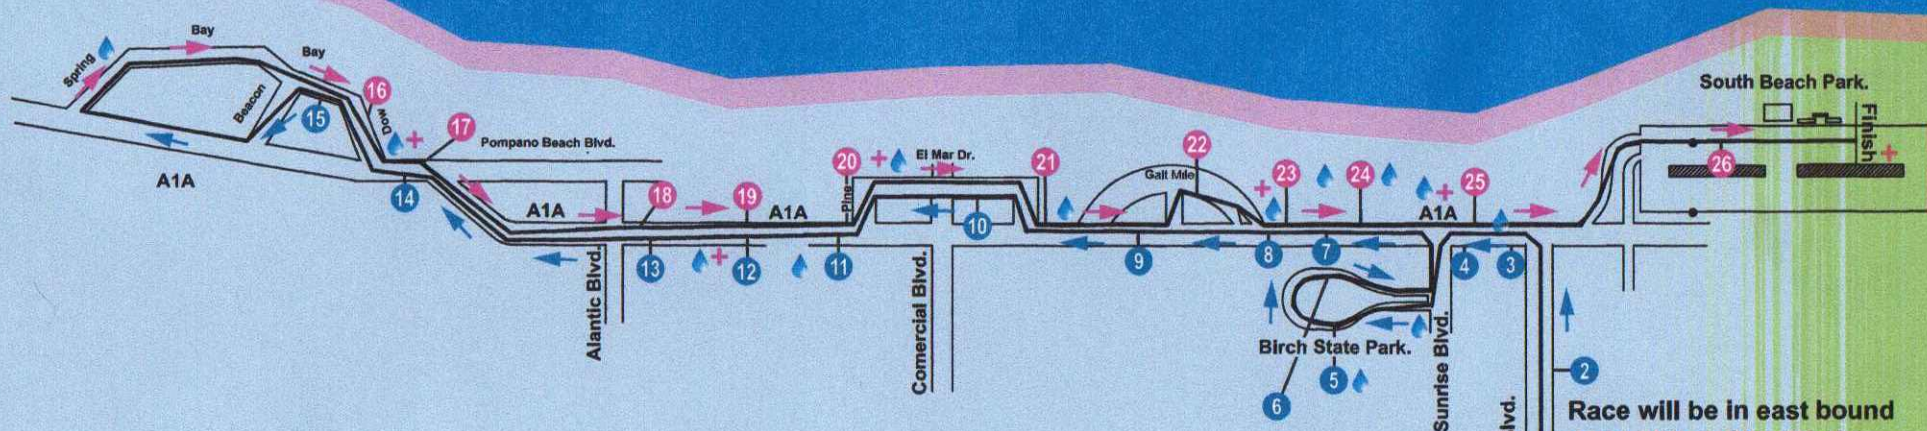

FORT LAUDERDALE A1A MARATHON COURSE MAP

LEGEND

NORTH BOUND ← HYDRATION STATION 

SOUTH BOUND → AID STATION 

Finish Details:

Race will be in east bound lane of Las Olas Blvd.

RACE START:
Museum of Discovery & Science
401 Southwest 2nd Street
Fort Lauderdale, FL 33312