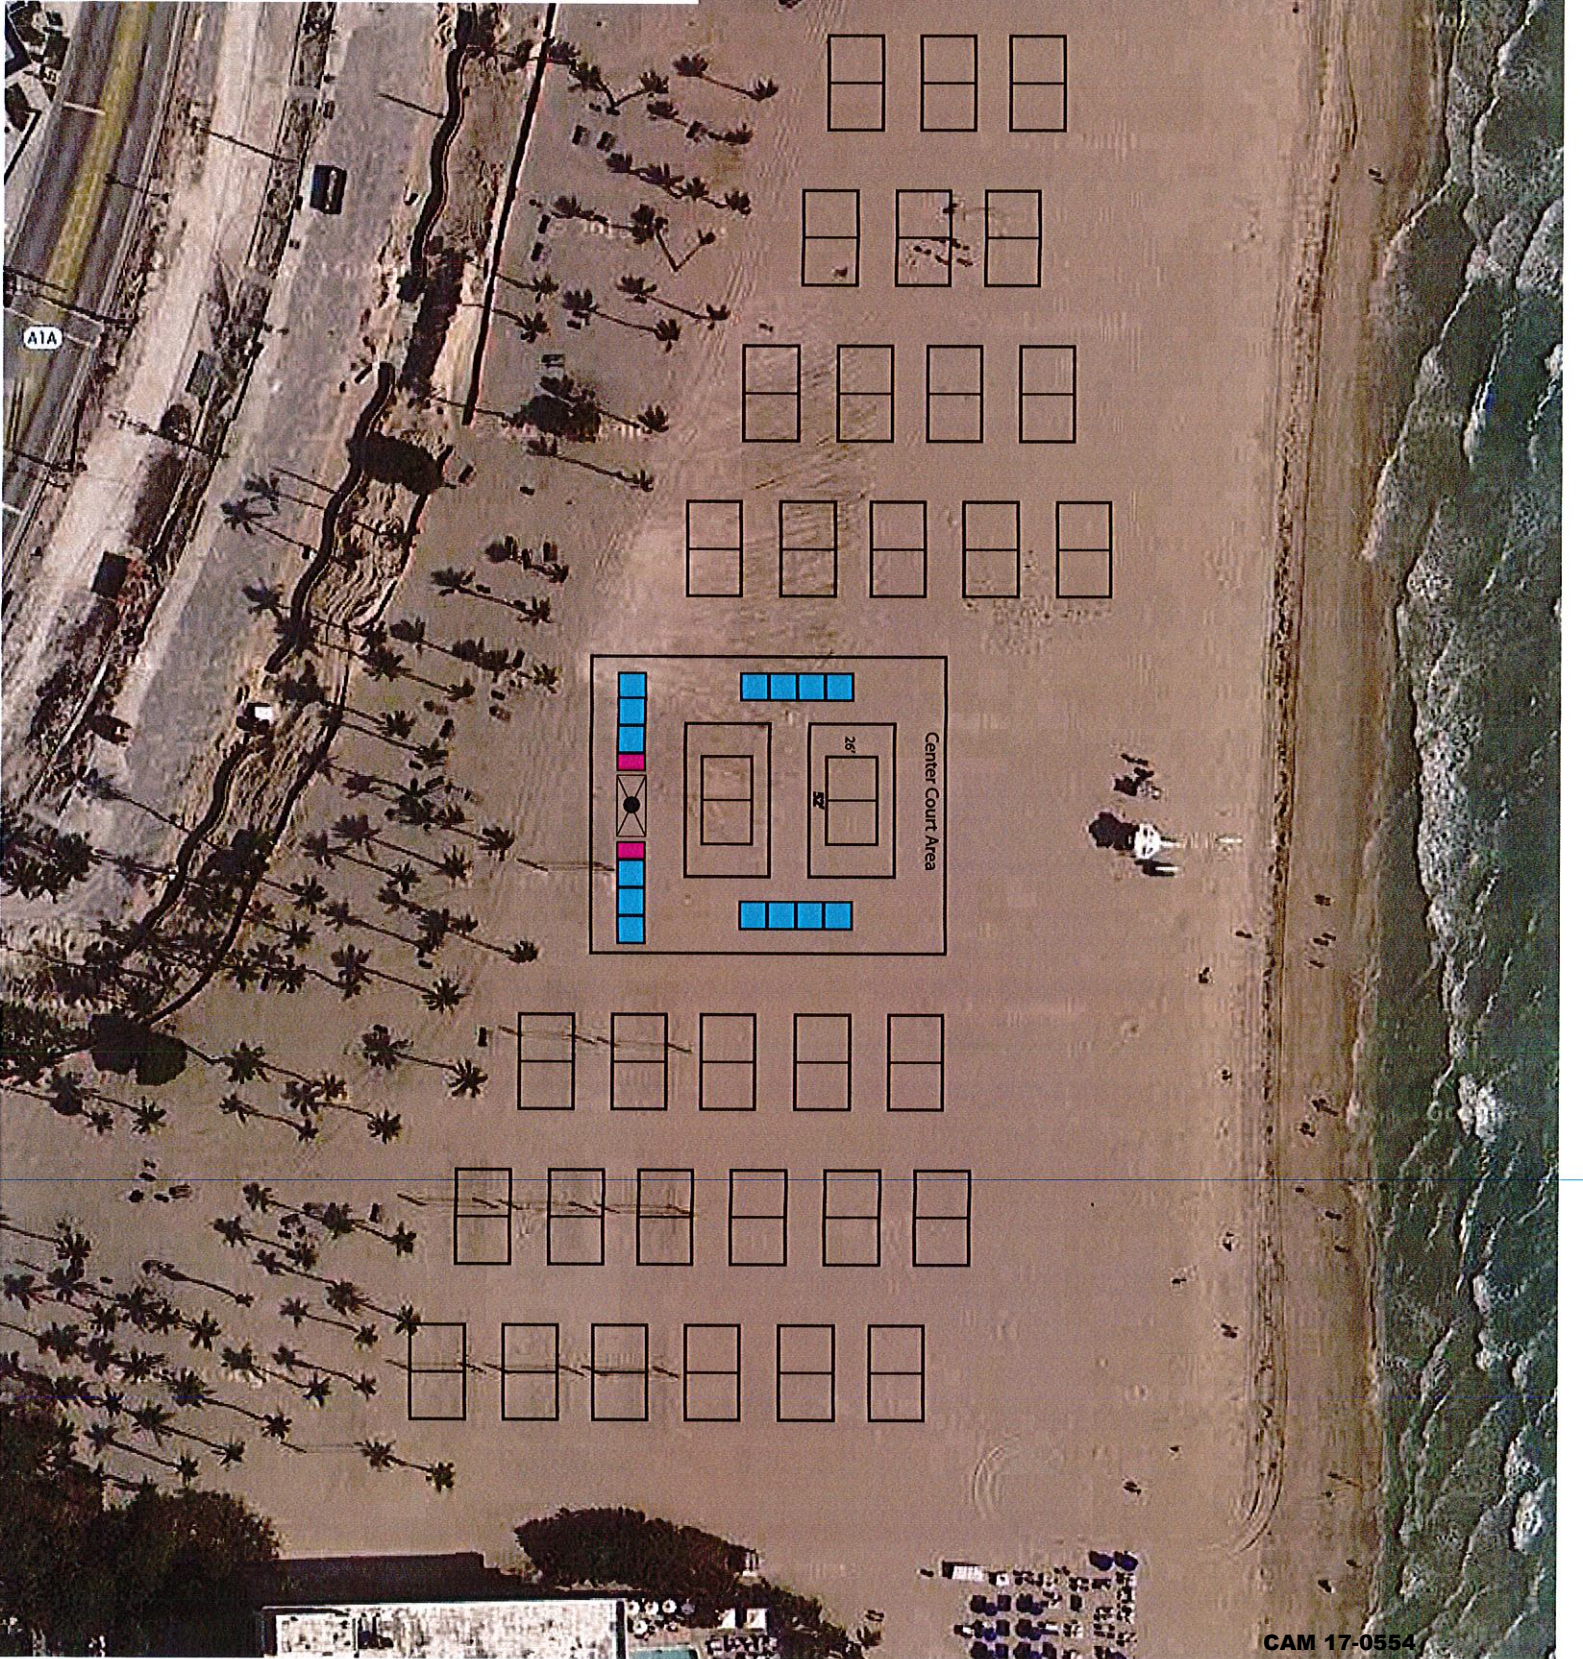

DIG THE BEACH SERIES

Fort Lauderdale Beach Park
1100 Seabreeze Blvd
Fort Lauderdale, FL 33316

A1A