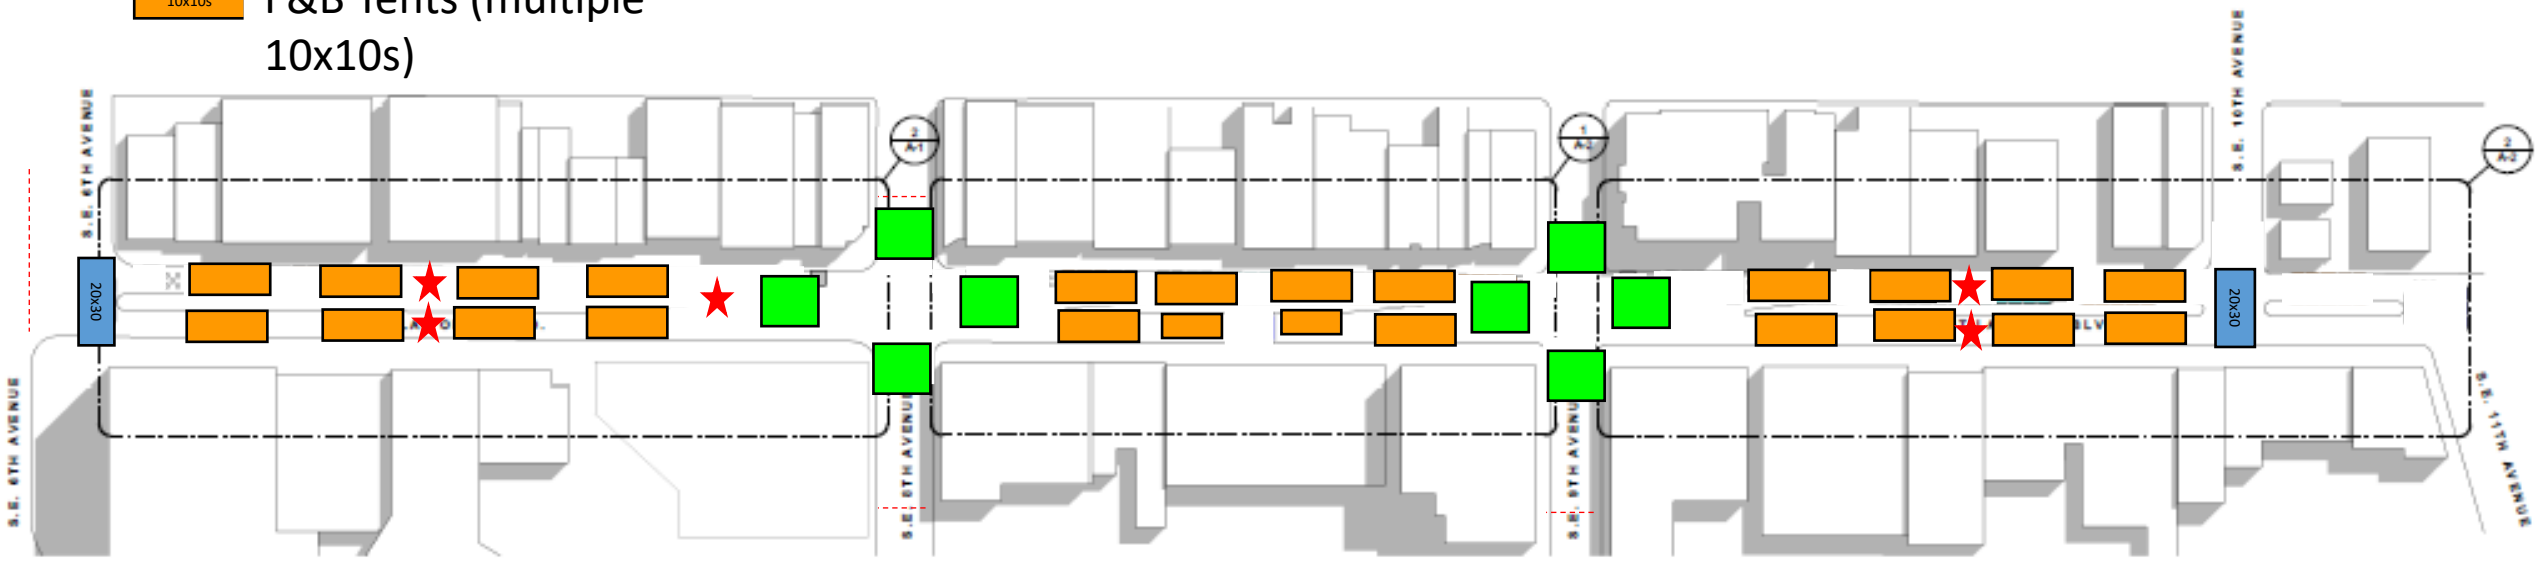

■ Sponsor Activation (L)

★ Sponsor Activation (S)

20x30 Registration Tent

10x10s F&B Tents (multiple 10x10s)

SITE PLAN

① OVERALL EVENT SITE PLAN
1/8" = 1'-0"