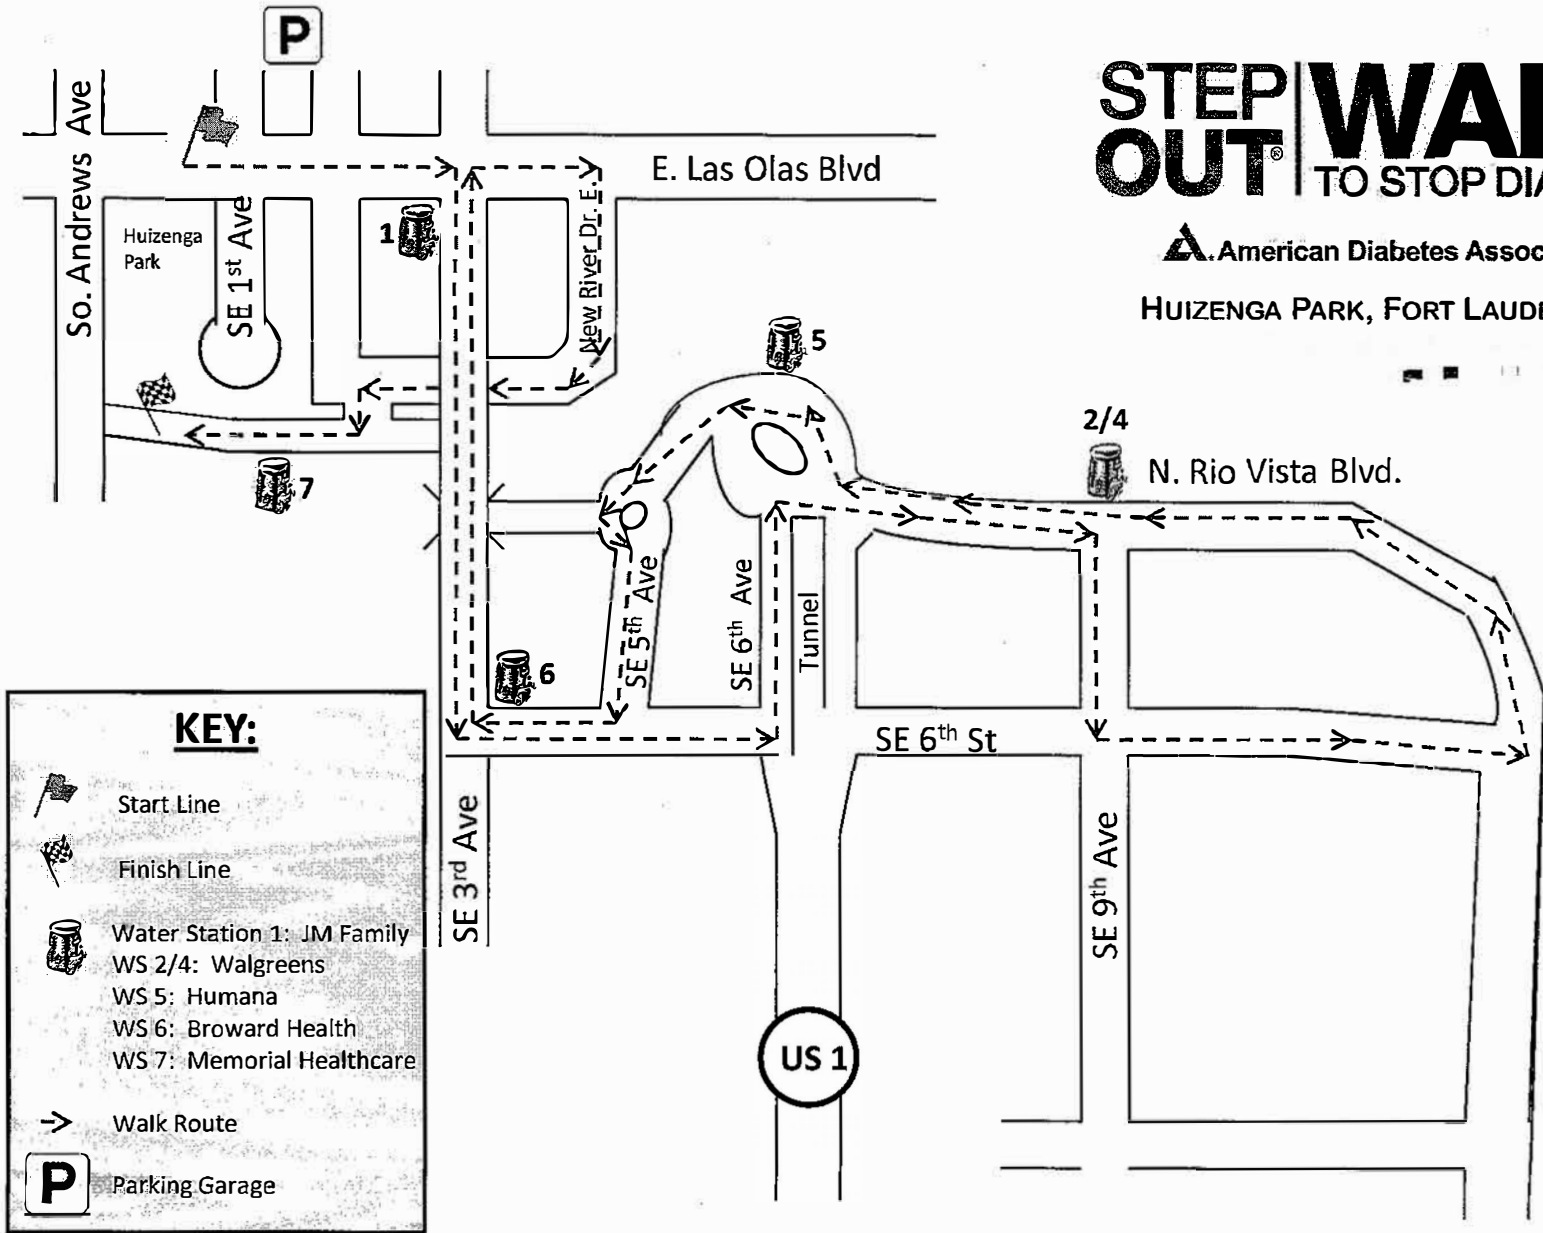

STEP OUT | WALK TO STOP DIABETESSM

American Diabetes Association.

HUIZENGA PARK, FORT LAUDERDALE

KEY:

-  Start Line
-  Finish Line
-  Water Station 1: JM Family
WS 2/4: Walgreens
WS 5: Humana
WS 6: Broward Health
WS 7: Memorial Healthcare
-  Walk Route
-  Parking Garage