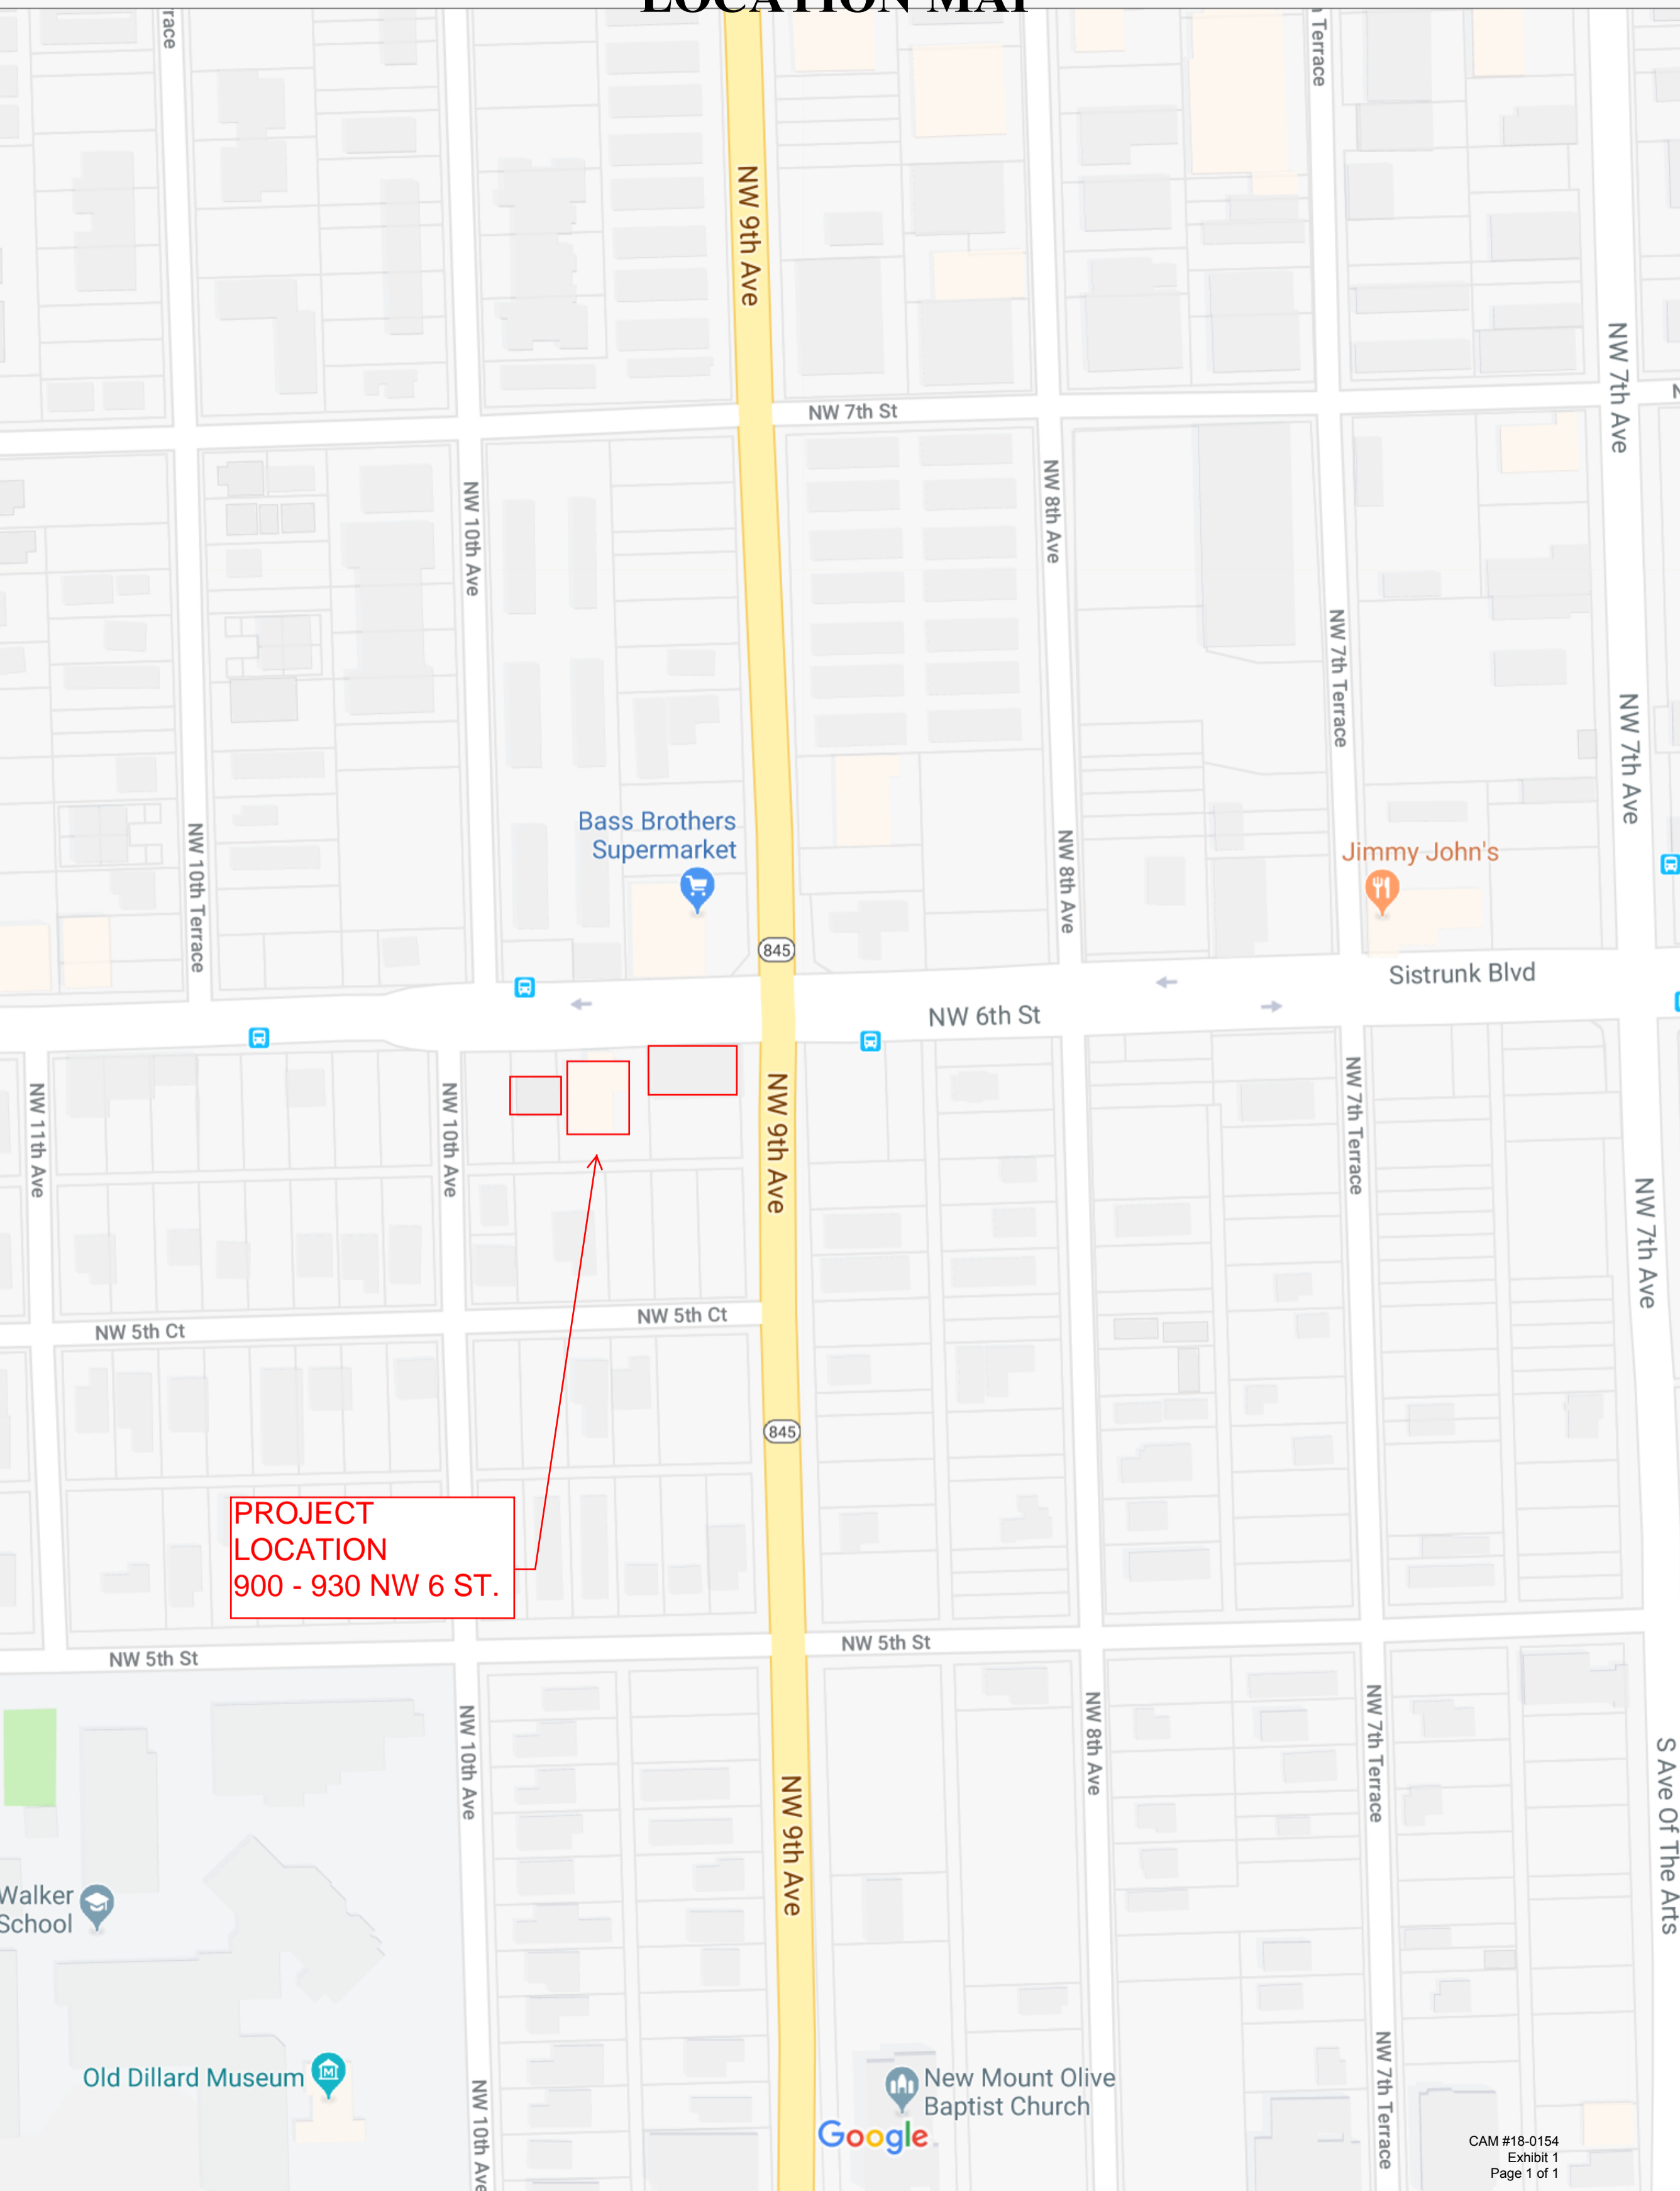

# LOCATION MAP

**PROJECT  
LOCATION  
900 - 930 NW 6 ST.**