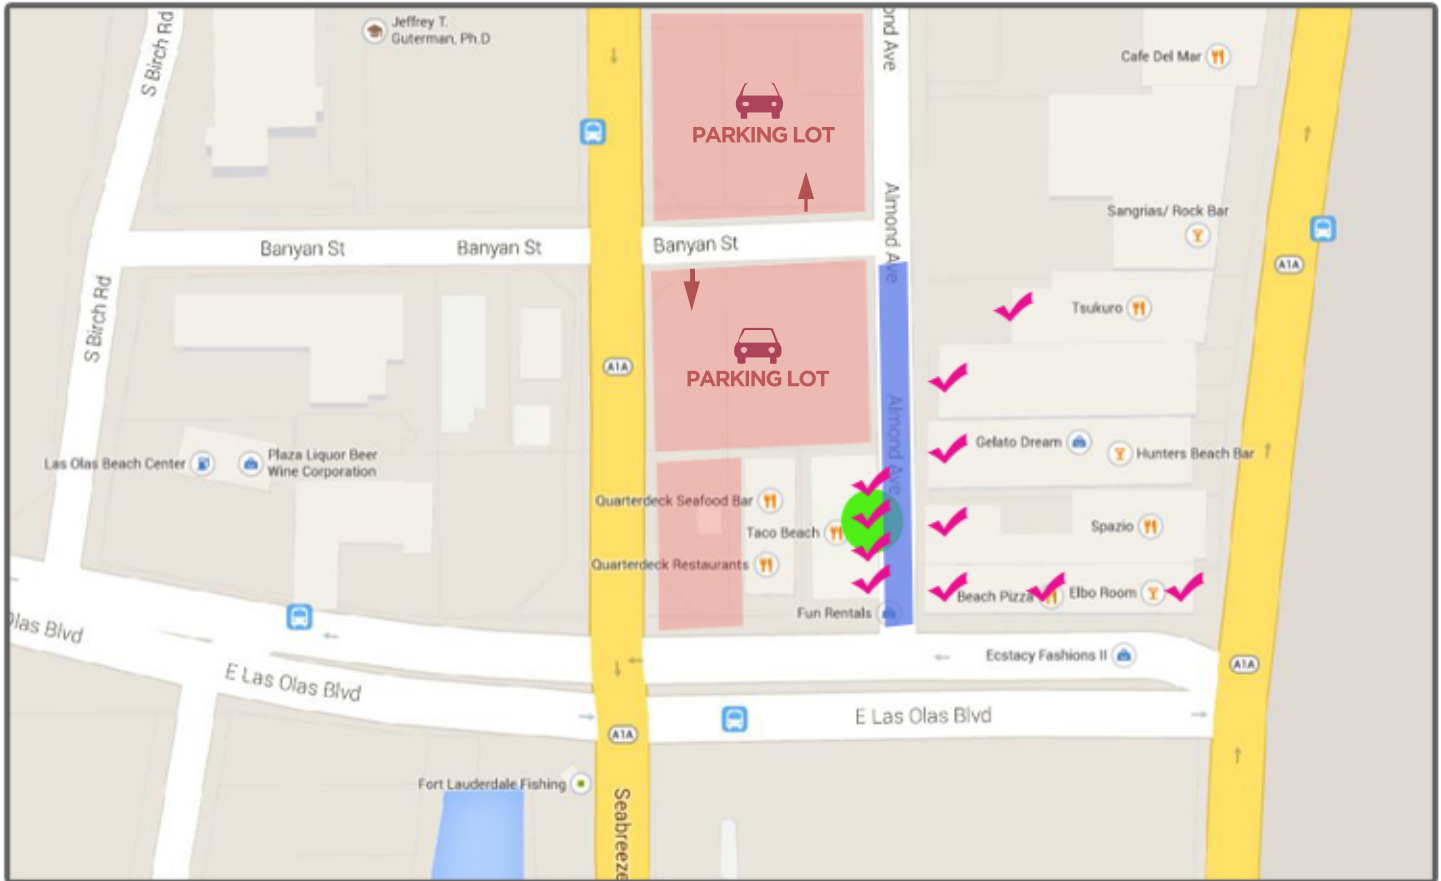

Hunter's Beach Bar Back to the Beach Event

Traffic along Almond Ave. can be re-routed to S. Birch Rd. without blocking business traffic, parking, or access to residential areas

-  **LOCATIONS APPROVING CLOSURE**
-  **EXISTING PARKING LOTS NOT BLOCKED**
-  **HUNTER'S LOCATION**
-  **PROPOSED CLOSURE**