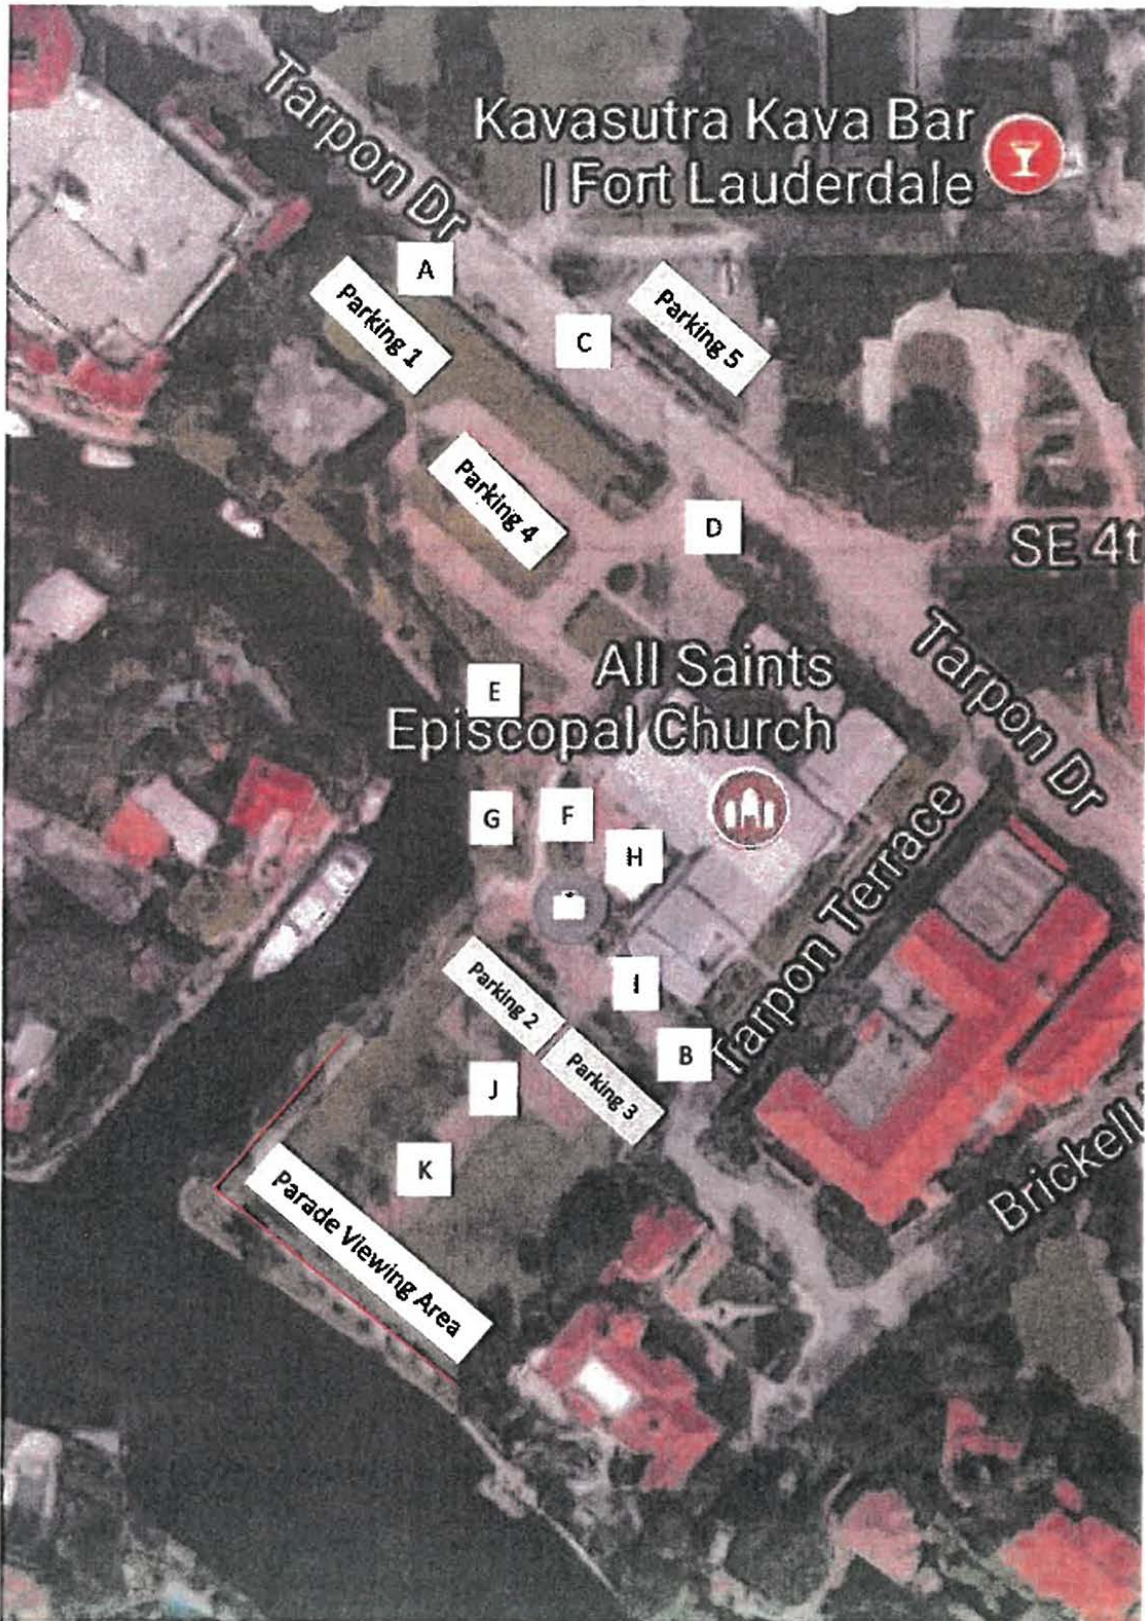

All Saints Episcopal Church  
333 Tarpon Drive  
Fort Lauderdale, FL 33301  
Site Map - Fencing

All Saints Boat Parade Festival  
Site Map  
(Legend next page)

## All Saints Boat Parade Festival Site Map Legend

- Parking 1:** Parish House parking for volunteers. Fill first
- Parking 2:** Canal-side lower parking. Fill will volunteers next and first for guests.
- Parking 3:** Land-side lower parking. Fill with guests next.
- Parking 4:** Upper parking. Fill with guests next.
- Parking 5:** First Pres Parking. Fill with guests last.
- A:** Volunteer gate at Parish House. Staff till 4 p.m., then monitor from position C.
- B:** Lower parking gate for Parking 2 & 3. Entrance sales and parking sales.
- C:** Upper parking gate for Parking 4. Open only after 2 and 3 are full.
- D:** Main entrance & sales.
- E:** Children's play area.
- F:** Main food and beverage tickets sales area.
- G:** Sound stage for youth music acts and DJ.
- H:** Main hot foods and beverage service area.
- I:** Hamburger and hot dog grill area (closed to public).
- J:** Well-lit promenade between upper area and viewing area.
- K:** Satellite food and beverage and ticket area.