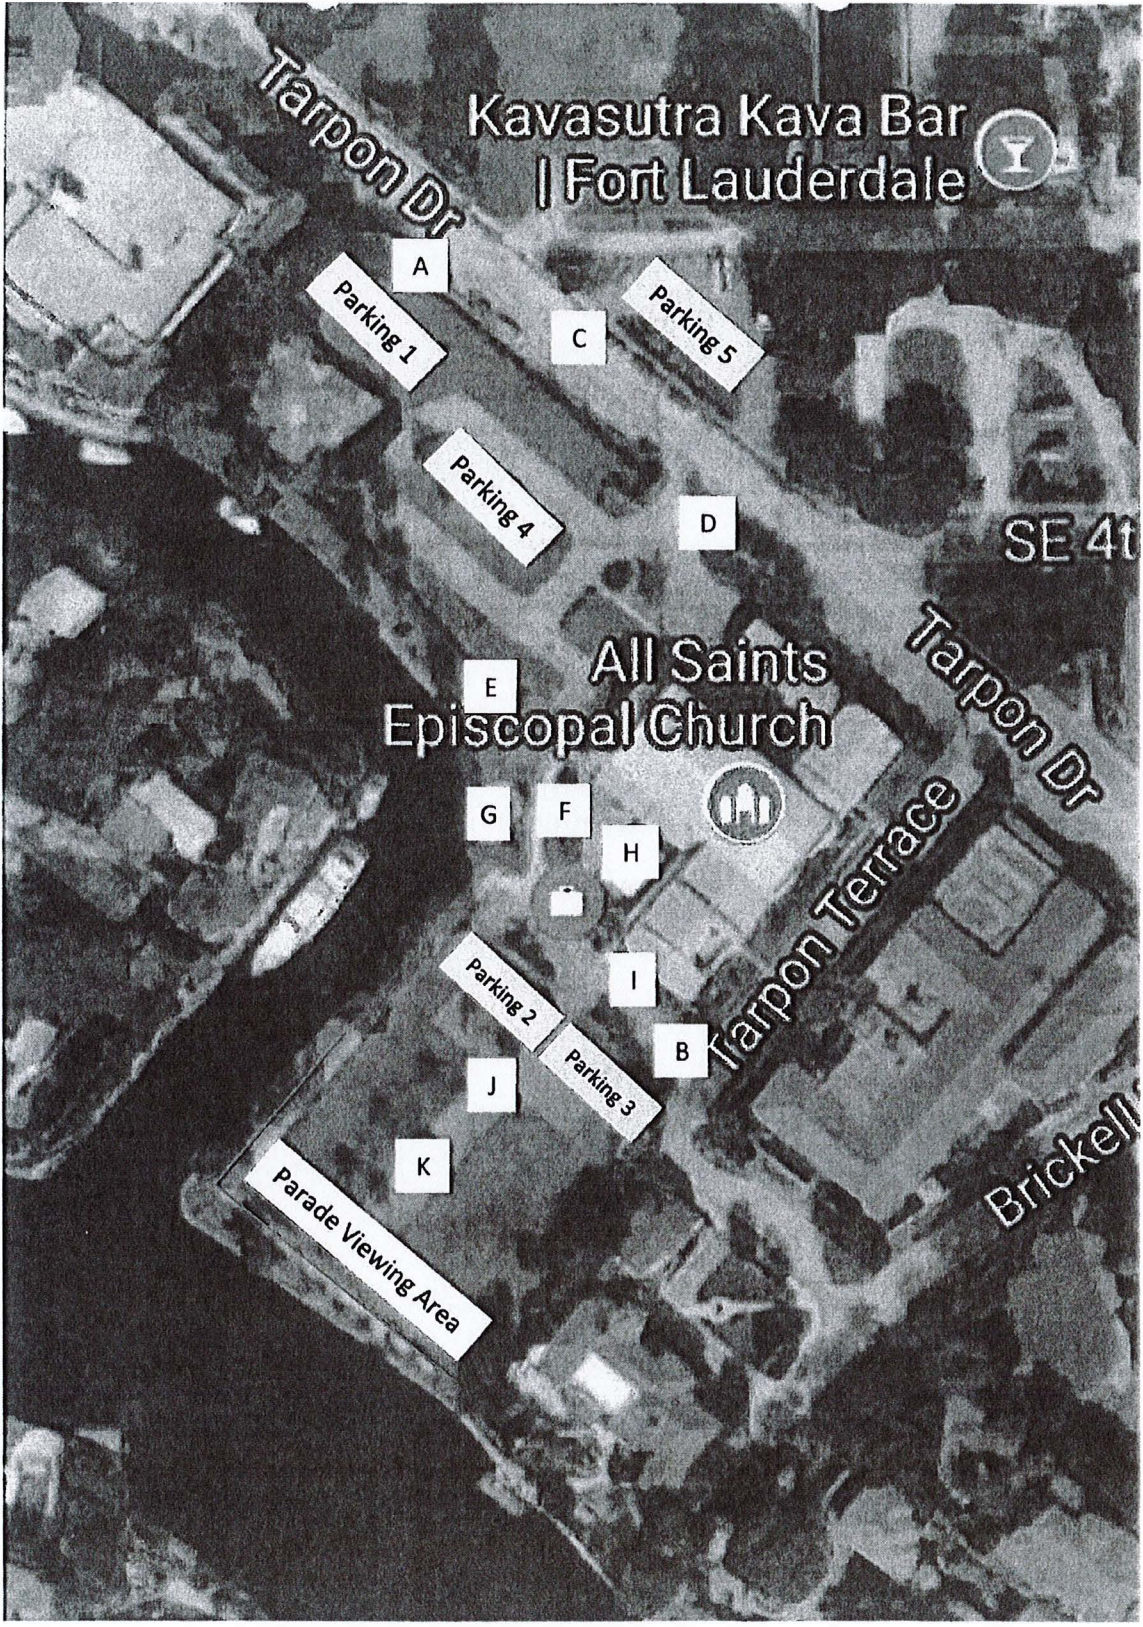

All Saints Episcopal Church  
333 Tarpon Drive  
Fort Lauderdale, FL 33301  
Site Map - Fencing

All Saints Boat Parade Festival  
Site Map  
(Legend next page)

## All Saints Boat Parade Festival Site Map Legend

- Parking 1: Parish House parking for volunteers. Fill first
- Parking 2: Canal-side lower parking. Fill with volunteers next and first for guests.
- Parking 3: Land-side lower parking. Fill with guests next.
- Parking 4: Upper parking. Fill with guests next.
- Parking 5: First Pres Parking. Fill with guests last.
- A: Volunteer gate at Parish House. Staff till 4 p.m., then monitor from position C.
- B: Lower parking gate for Parking 2 & 3. Entrance sales and parking sales.
- C: Upper parking gate for Parking 4. Open only after 2 and 3 are full.
- D: Main entrance & sales.
- E: Children's play area.
- F: Main food and beverage tickets sales area.
- G: Sound stage for youth music acts and DJ.
- H: Main hot foods and beverage service area.
- I: Hamburger and hot dog grill area (closed to public).
- J: Well-lit promenade between upper area and viewing area.
- K: Satellite food and beverage and ticket area.