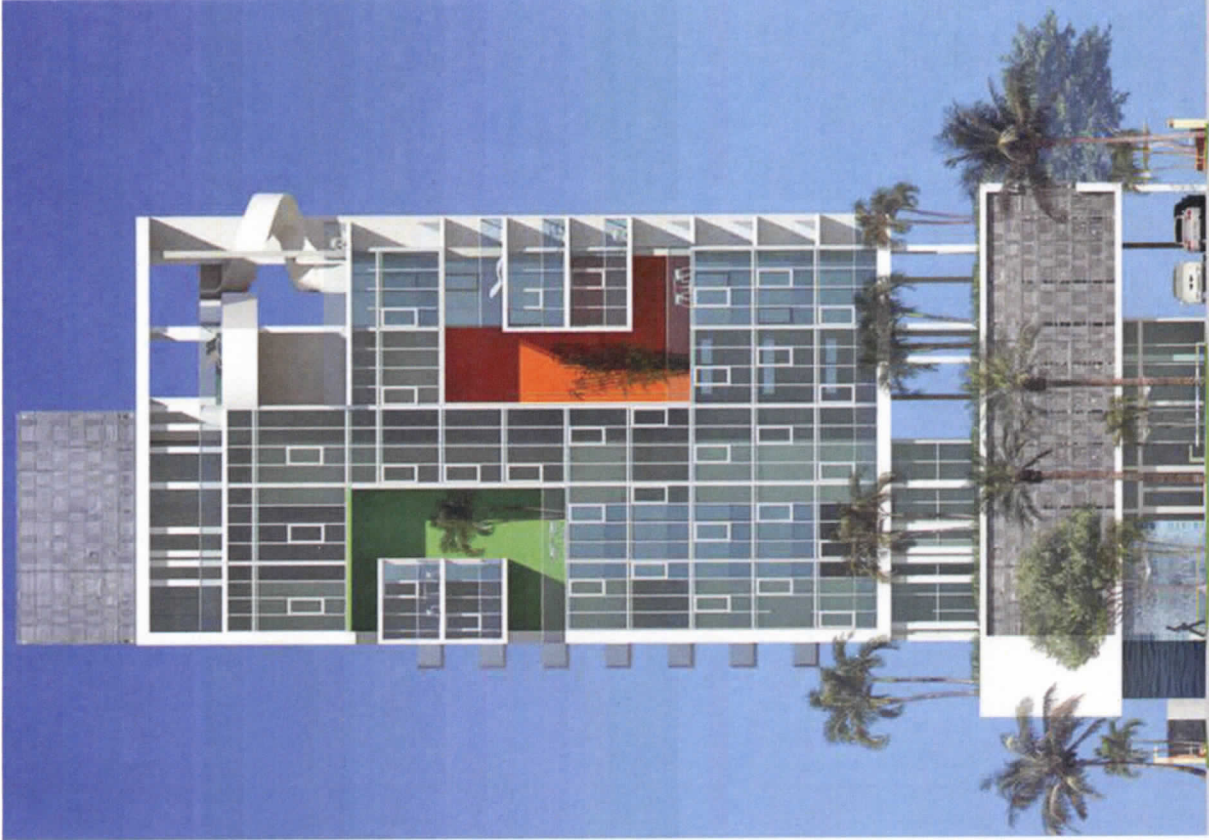

PROJECT LOCATION

VINTRO HOTEL FORT LAUDERDALE

BETLINSON  
GOMEZ

ARCHITECTS PA

### Setbacks:

- Front: 20 feet
- Rear: 20 feet
- Side: 10 feet

SOUTH ELEVATION  
BELL INSON  
GOMEZ,

ARCHITECTS PC

EAST ELEVATION

ELEVATIONS

VINTRO HOTEL FORT LAUDERDALE

WEST ELEVATION