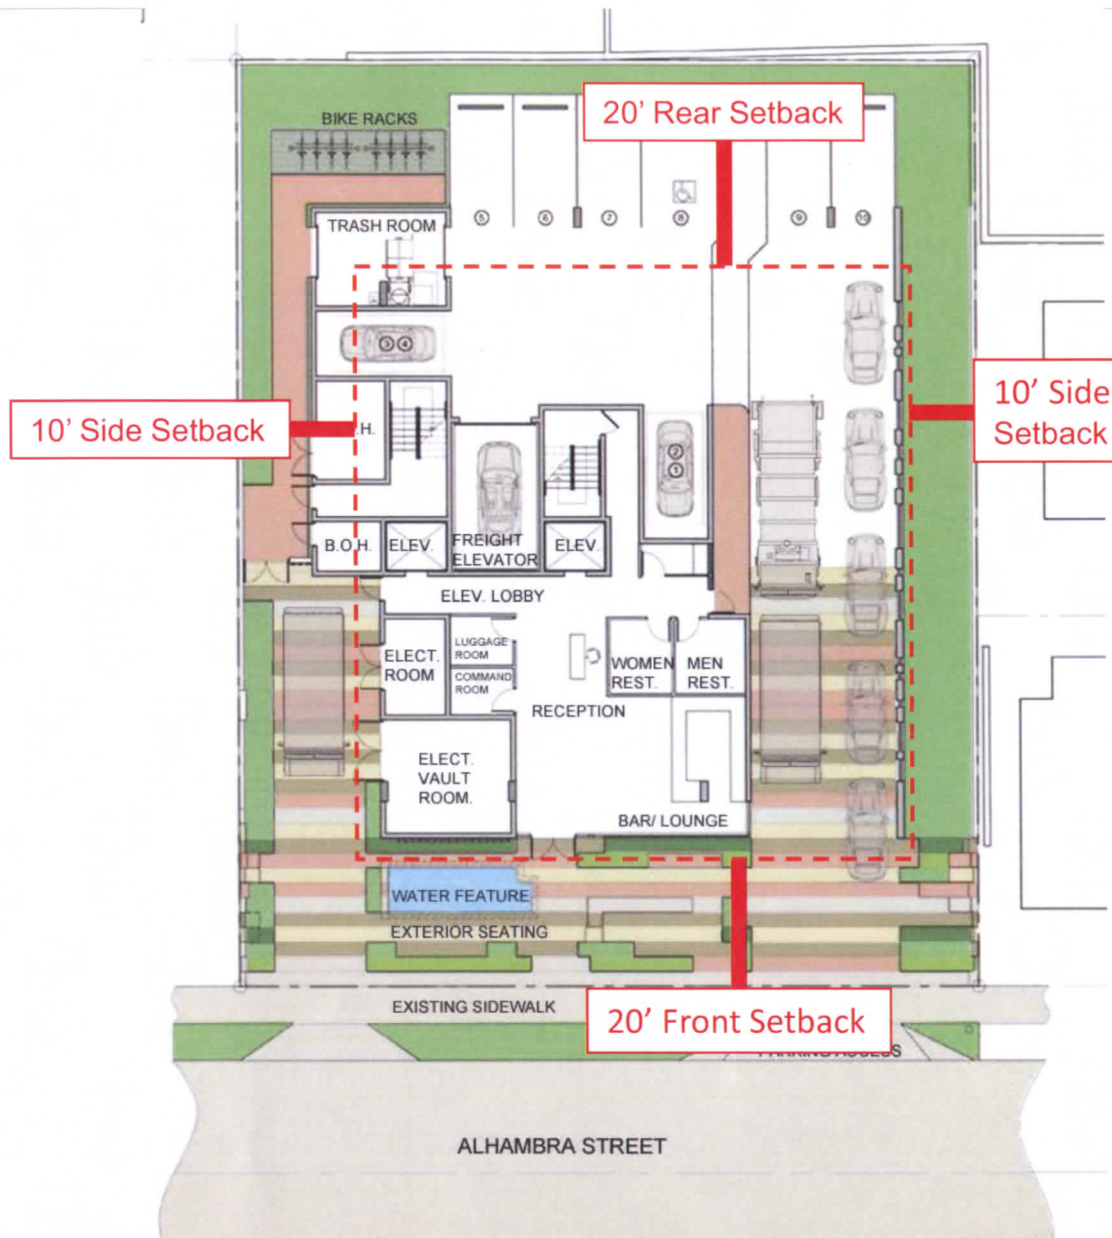

Per ULDR Section 47-12.2, the A-1-A Beachfront Area District (ABA) encourages high quality destination resort uses. Hotel developments up to 200 feet in height are permitted, provided criteria outlined for ABA District, Central Beach Development Design Criteria, Neighborhood Compatibility and Adequacy requirements, as defined further below are met.

### Setbacks:

- Front: 20 feet
- Rear: 20 feet
- Side: 10 feet

SOUTH ELEVATION  
BELL INSON  
GOMEZ,

ARCHITECTS PC

EAST ELEVATION

ELEVATIONS

VINTRO HOTEL FORT LAUDERDALE

WEST ELEVATION