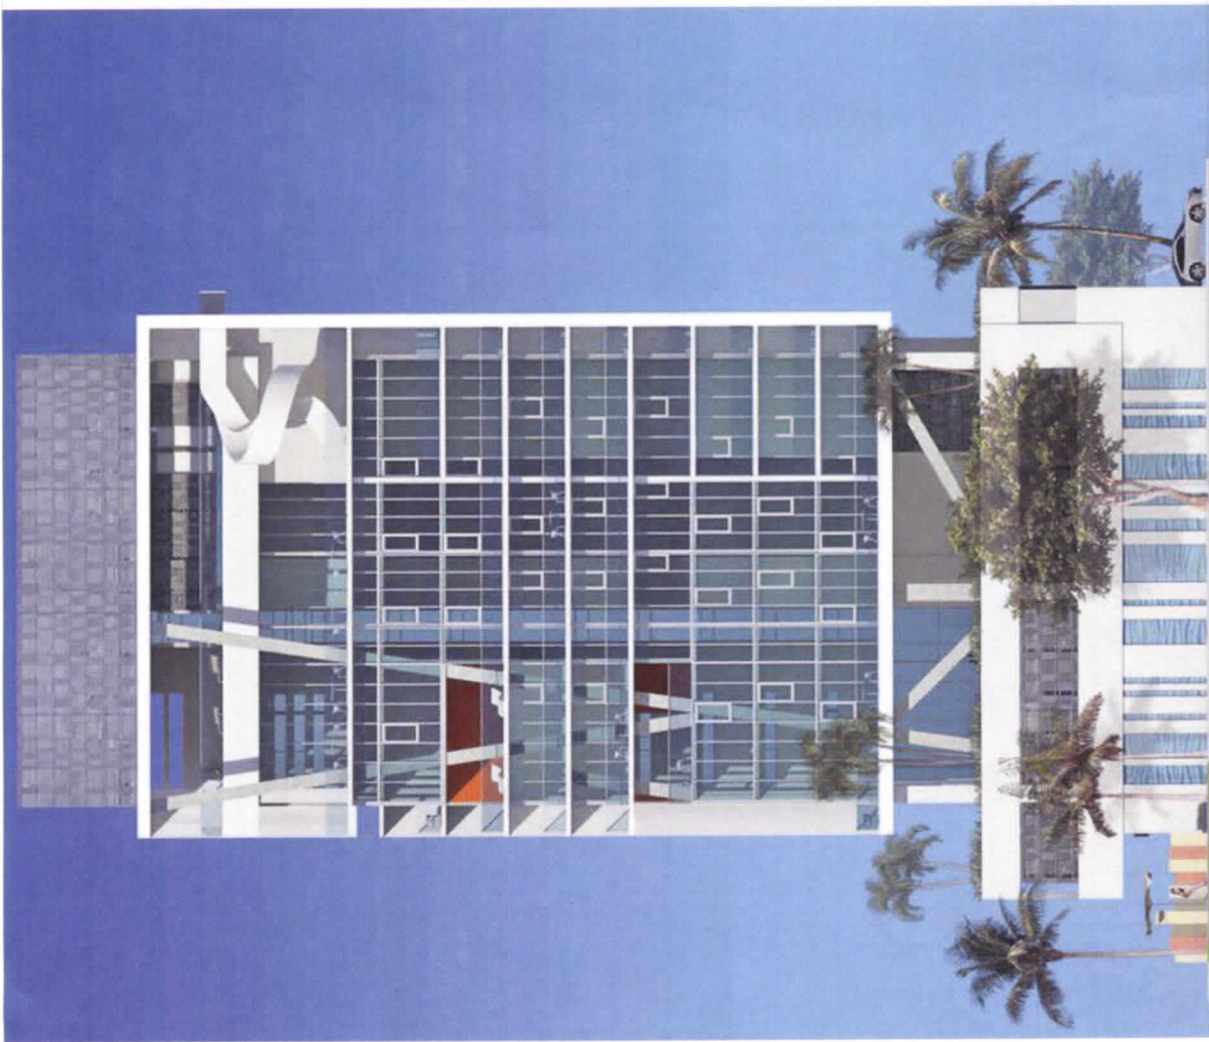

### Setbacks:

- Front: 20 feet
- Rear: 20 feet
- Side: 10 feet

SOUTH ELEVATION  
BELL INSON  
GOMEZ,

ARCHITECTS PC

EAST ELEVATION

ELEVATIONS

VINTRO HOTEL FORT LAUDERDALE

WEST ELEVATION

SOUTH ELEVATION  
BETLINSON  
GOMEZ

ELEVATIONS

VINTRO HOTEL FORT LAUDERDALE

ARCHITECTS *pa*