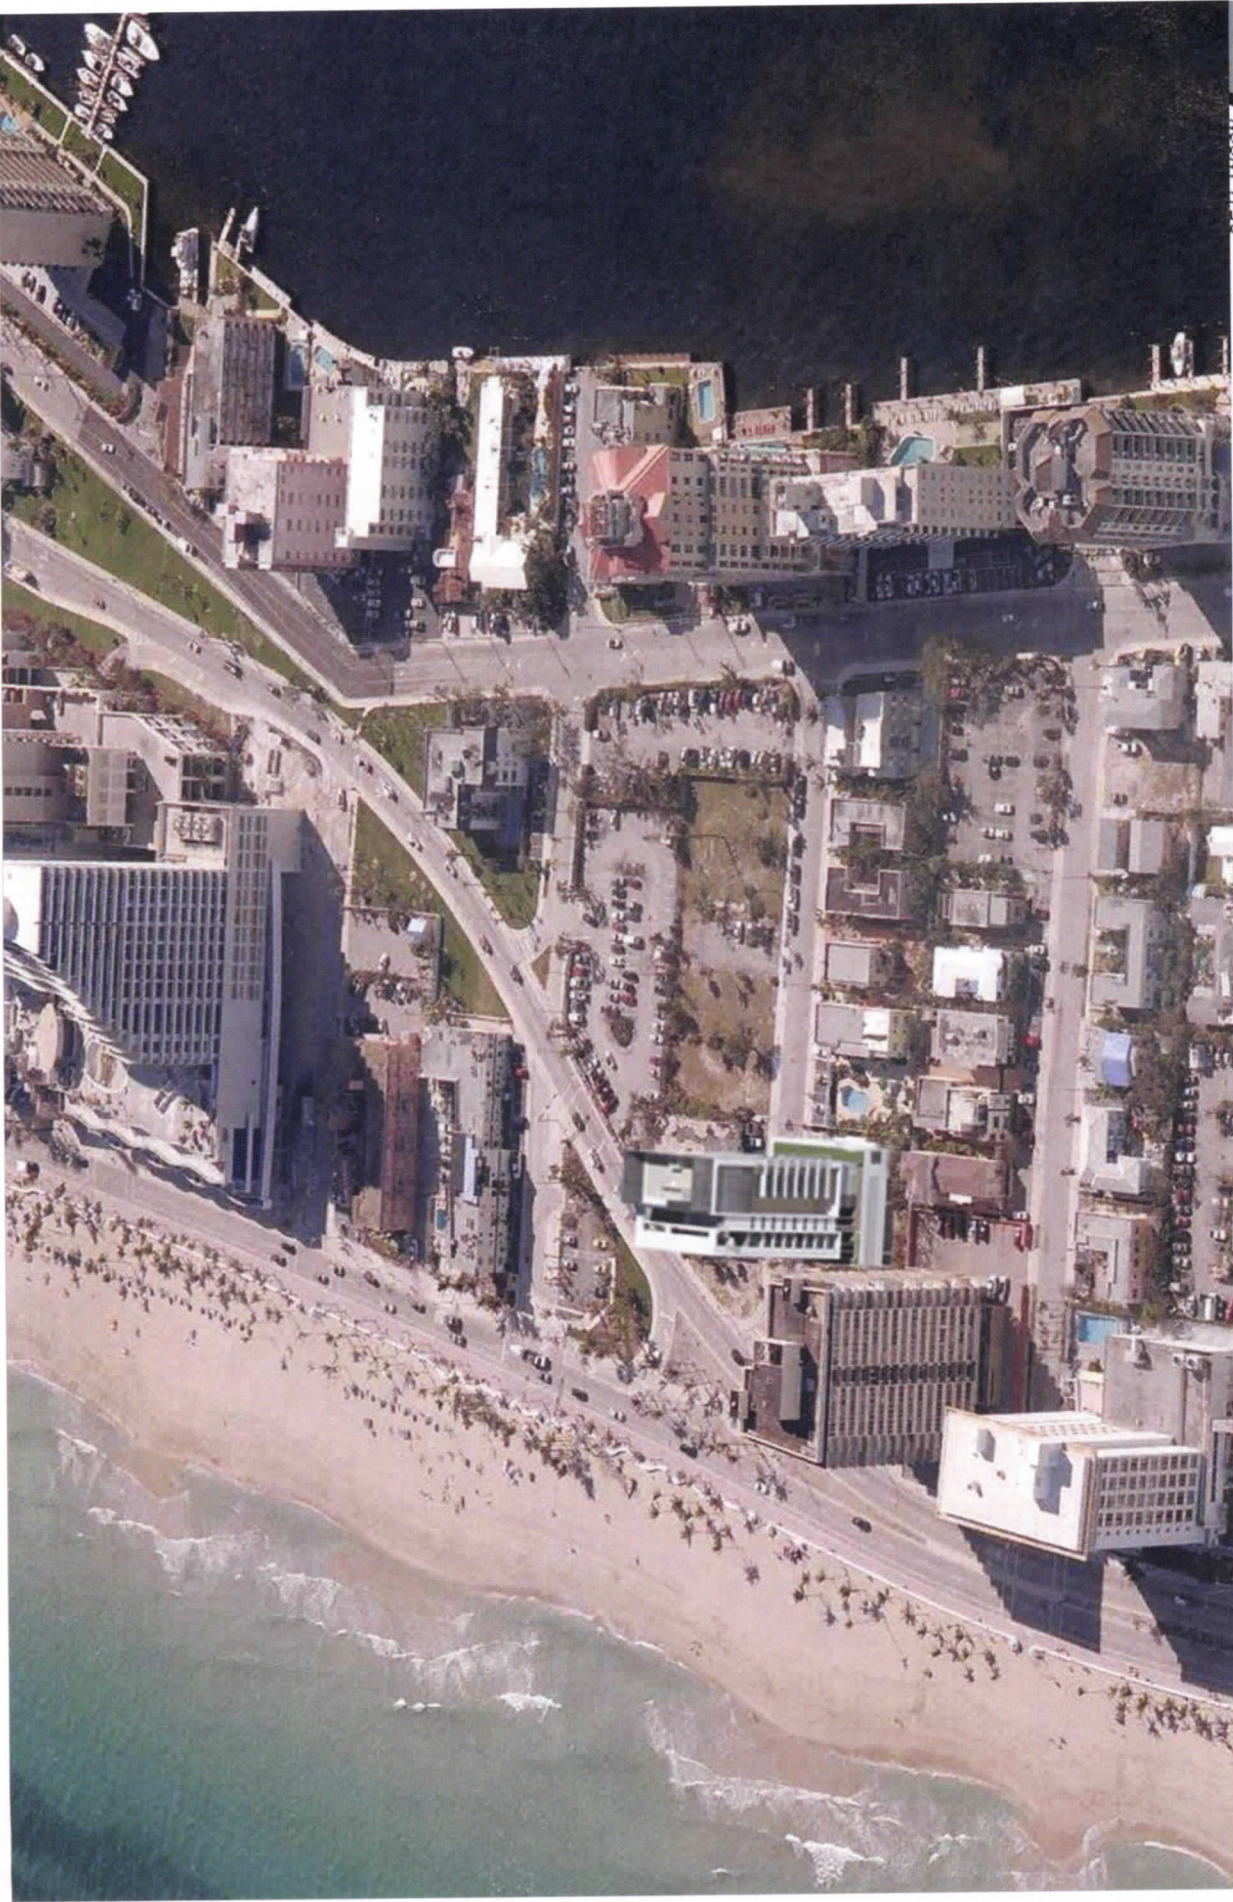

BEILINSON  
GOMEZ

ARCHITECTS PA

AERIAL VIEW LOOKING EAST

VINTRO HOTEL FORT LAUDERDALE

BELTINSON  
GOMEZ

ARCHITECTS PC

BETLINTSON  
... GOMEZ,

ARCHITECTS PC

AERIAL VIEW LOOKING SOUTH

VINTRO HOTEL FORT LAUDERDALE

VIEW FROM MAIN ENTRY VIEW FROM ALHAMBRA STREET

VINTRO HOTEL FORT LAUDERDALE

BETLINSON  
GOMEZ

ARCHITECTS PC

VIEW FROM MAIN ENTRY VIEW FROM ALHAMBRA STREET