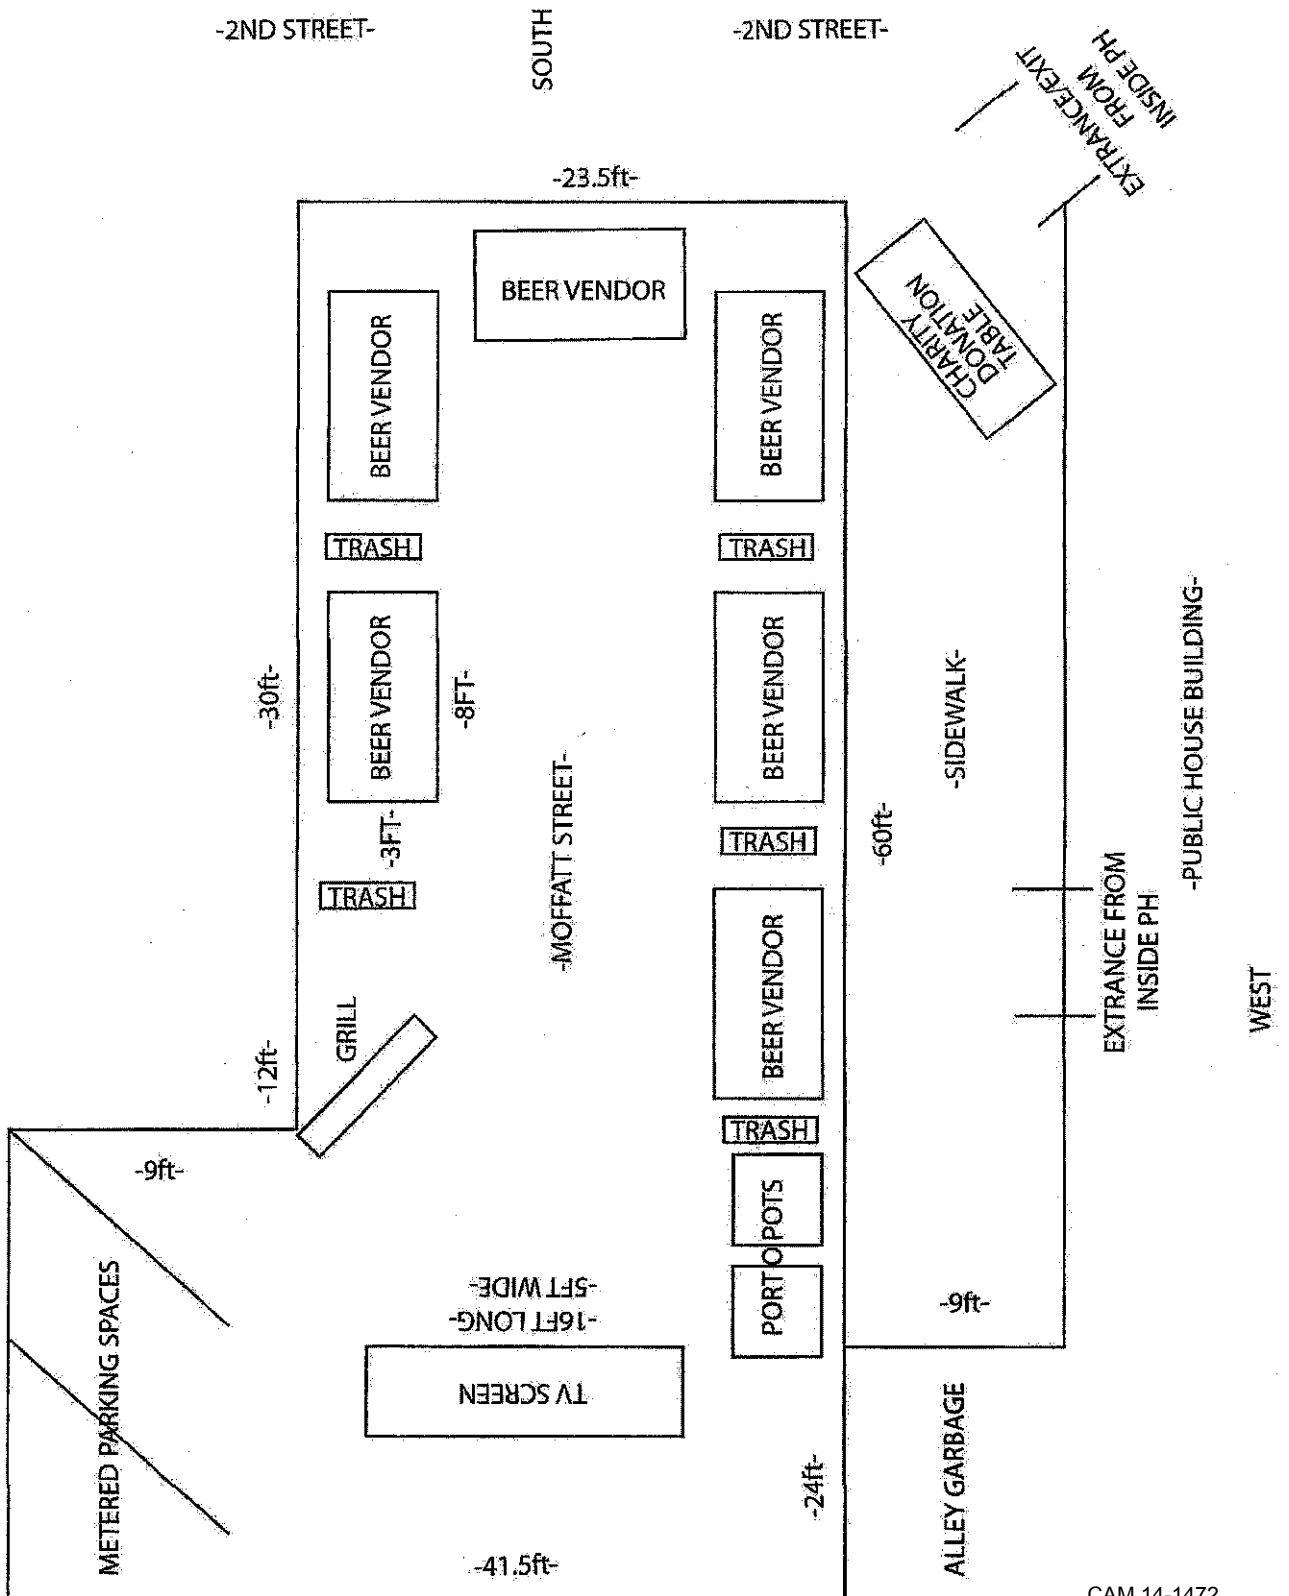

EAST

-2ND STREET-

SOUTH

-2ND STREET-

ENTRANCE FROM INSIDE PH

-23.5ft-

BEER VENDOR

BEER VENDOR

TRASH

BEER VENDOR

TRASH

GRILL

-30ft-

-3ft-

-8ft-

-MOFFATT STREET-

-9ft-

METERED PARKING SPACES

-16ft LONG
-5ft WIDE-

TV SCREEN

-41.5ft-

BEER VENDOR

TRASH

BEER VENDOR

TRASH

BEER VENDOR

TRASH

PORT O POTS

PORT O POTS

-24ft-

-60ft-

-SIDEWALK-