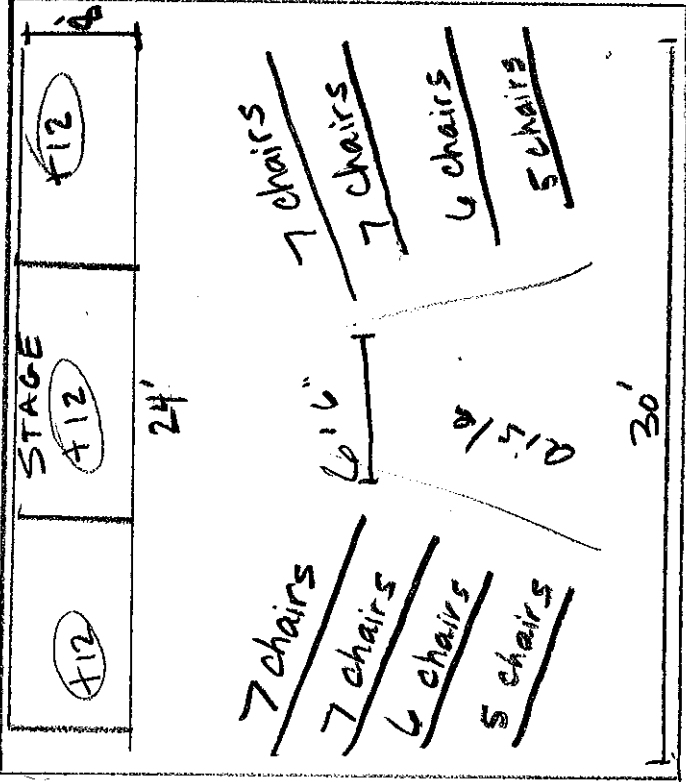

SW 1st Avenue

MOBILE TOILET

18'6"

24' to sidewalk

BOX OFFICE

2 2'x8' Tables

STRUCTURE

29'

28'

Andrews Avenue

SW 15th Street