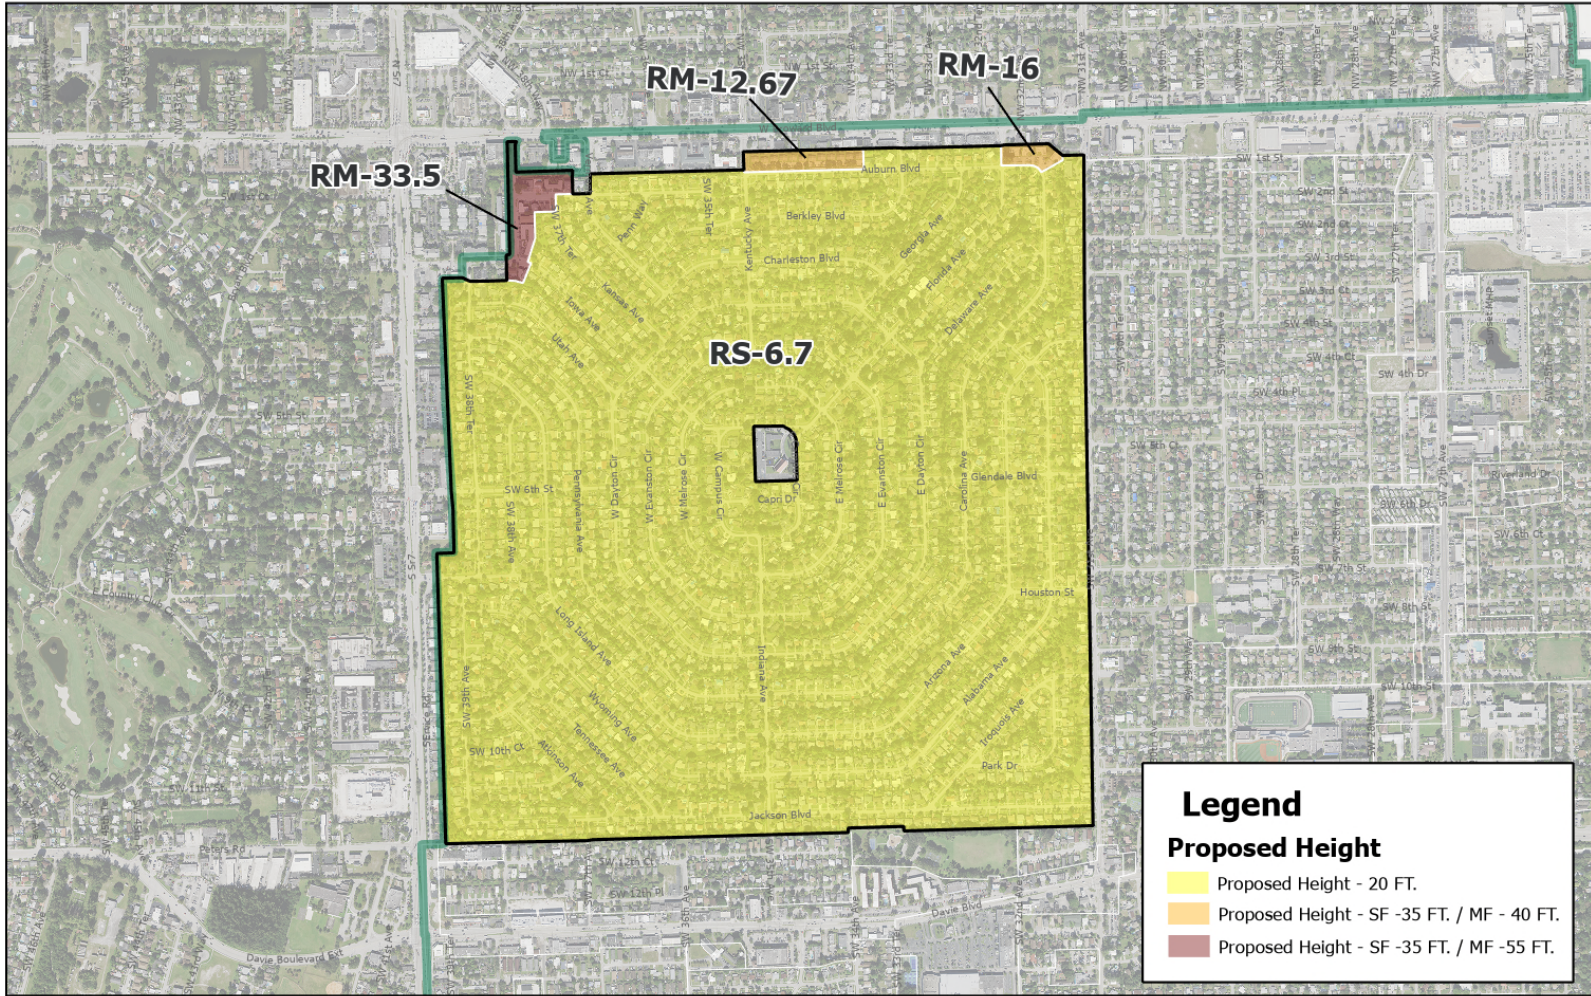

# Melrose Park & Riverland Rd. - Annexed Residential Zoning Districts

Melrose Park - Annexed Residential Zoning Districts

0 1,000 2,000 US Feet

N

# Riverland Road- Annexed Residential Zoning Districts