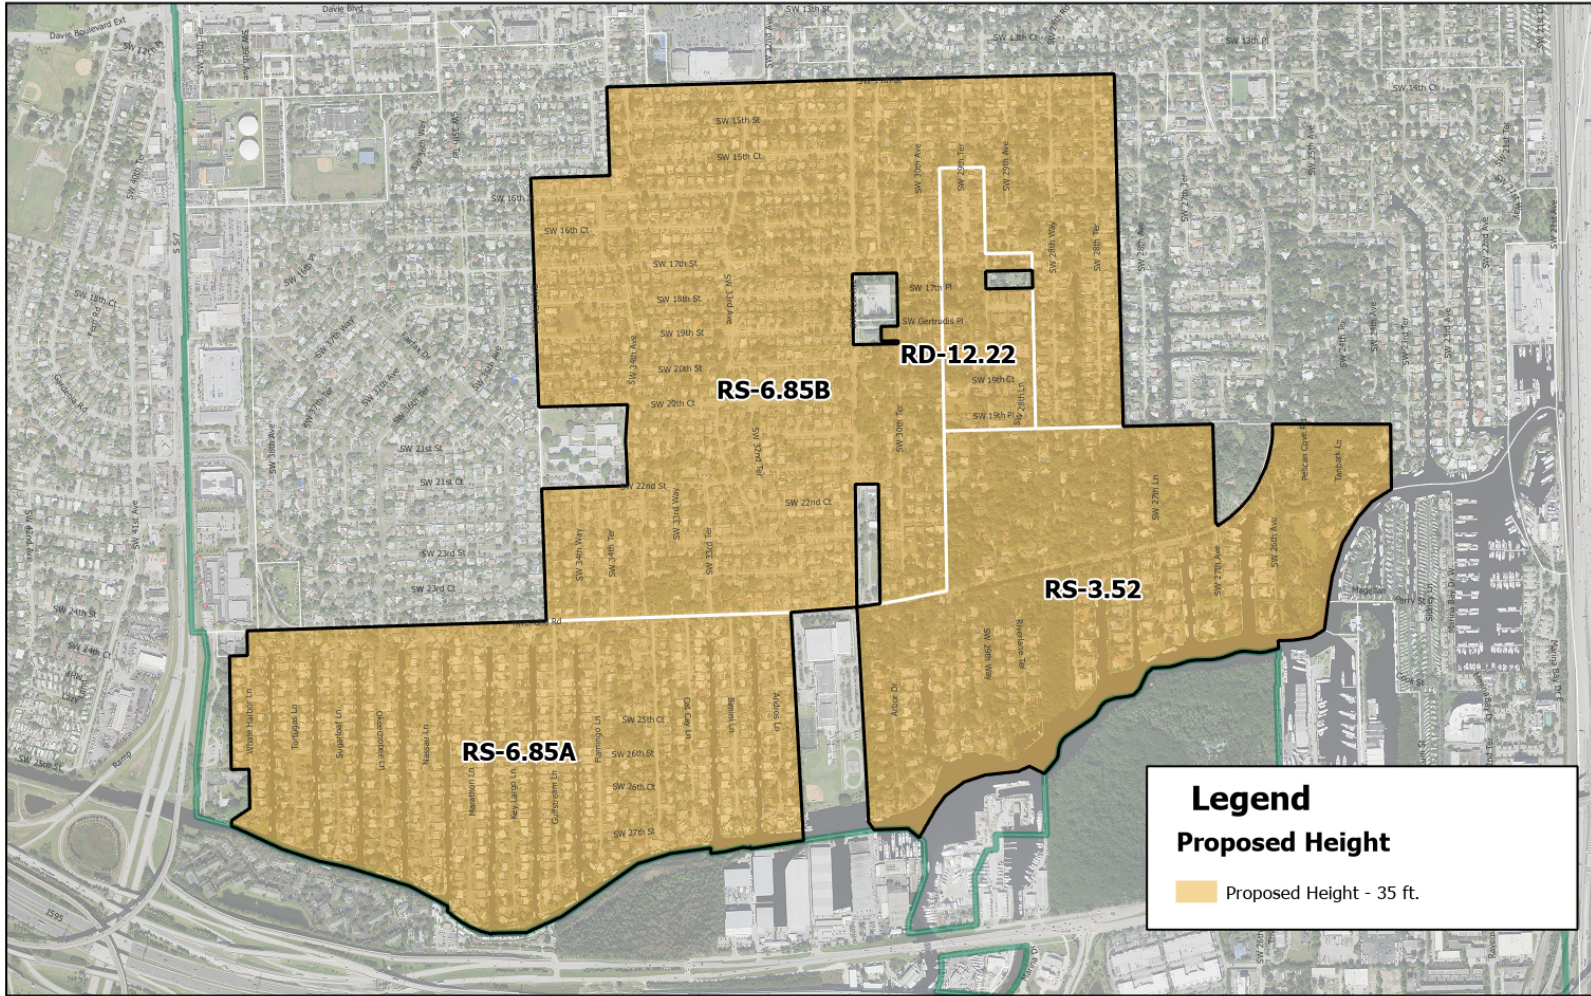

# Melrose Park & Riverland Rd. - Annexed Residential Zoning Districts

Melrose Park - Annexed Residential Zoning Districts

0 1,000 2,000 US Feet

N

# Riverland Road- Annexed Residential Zoning Districts