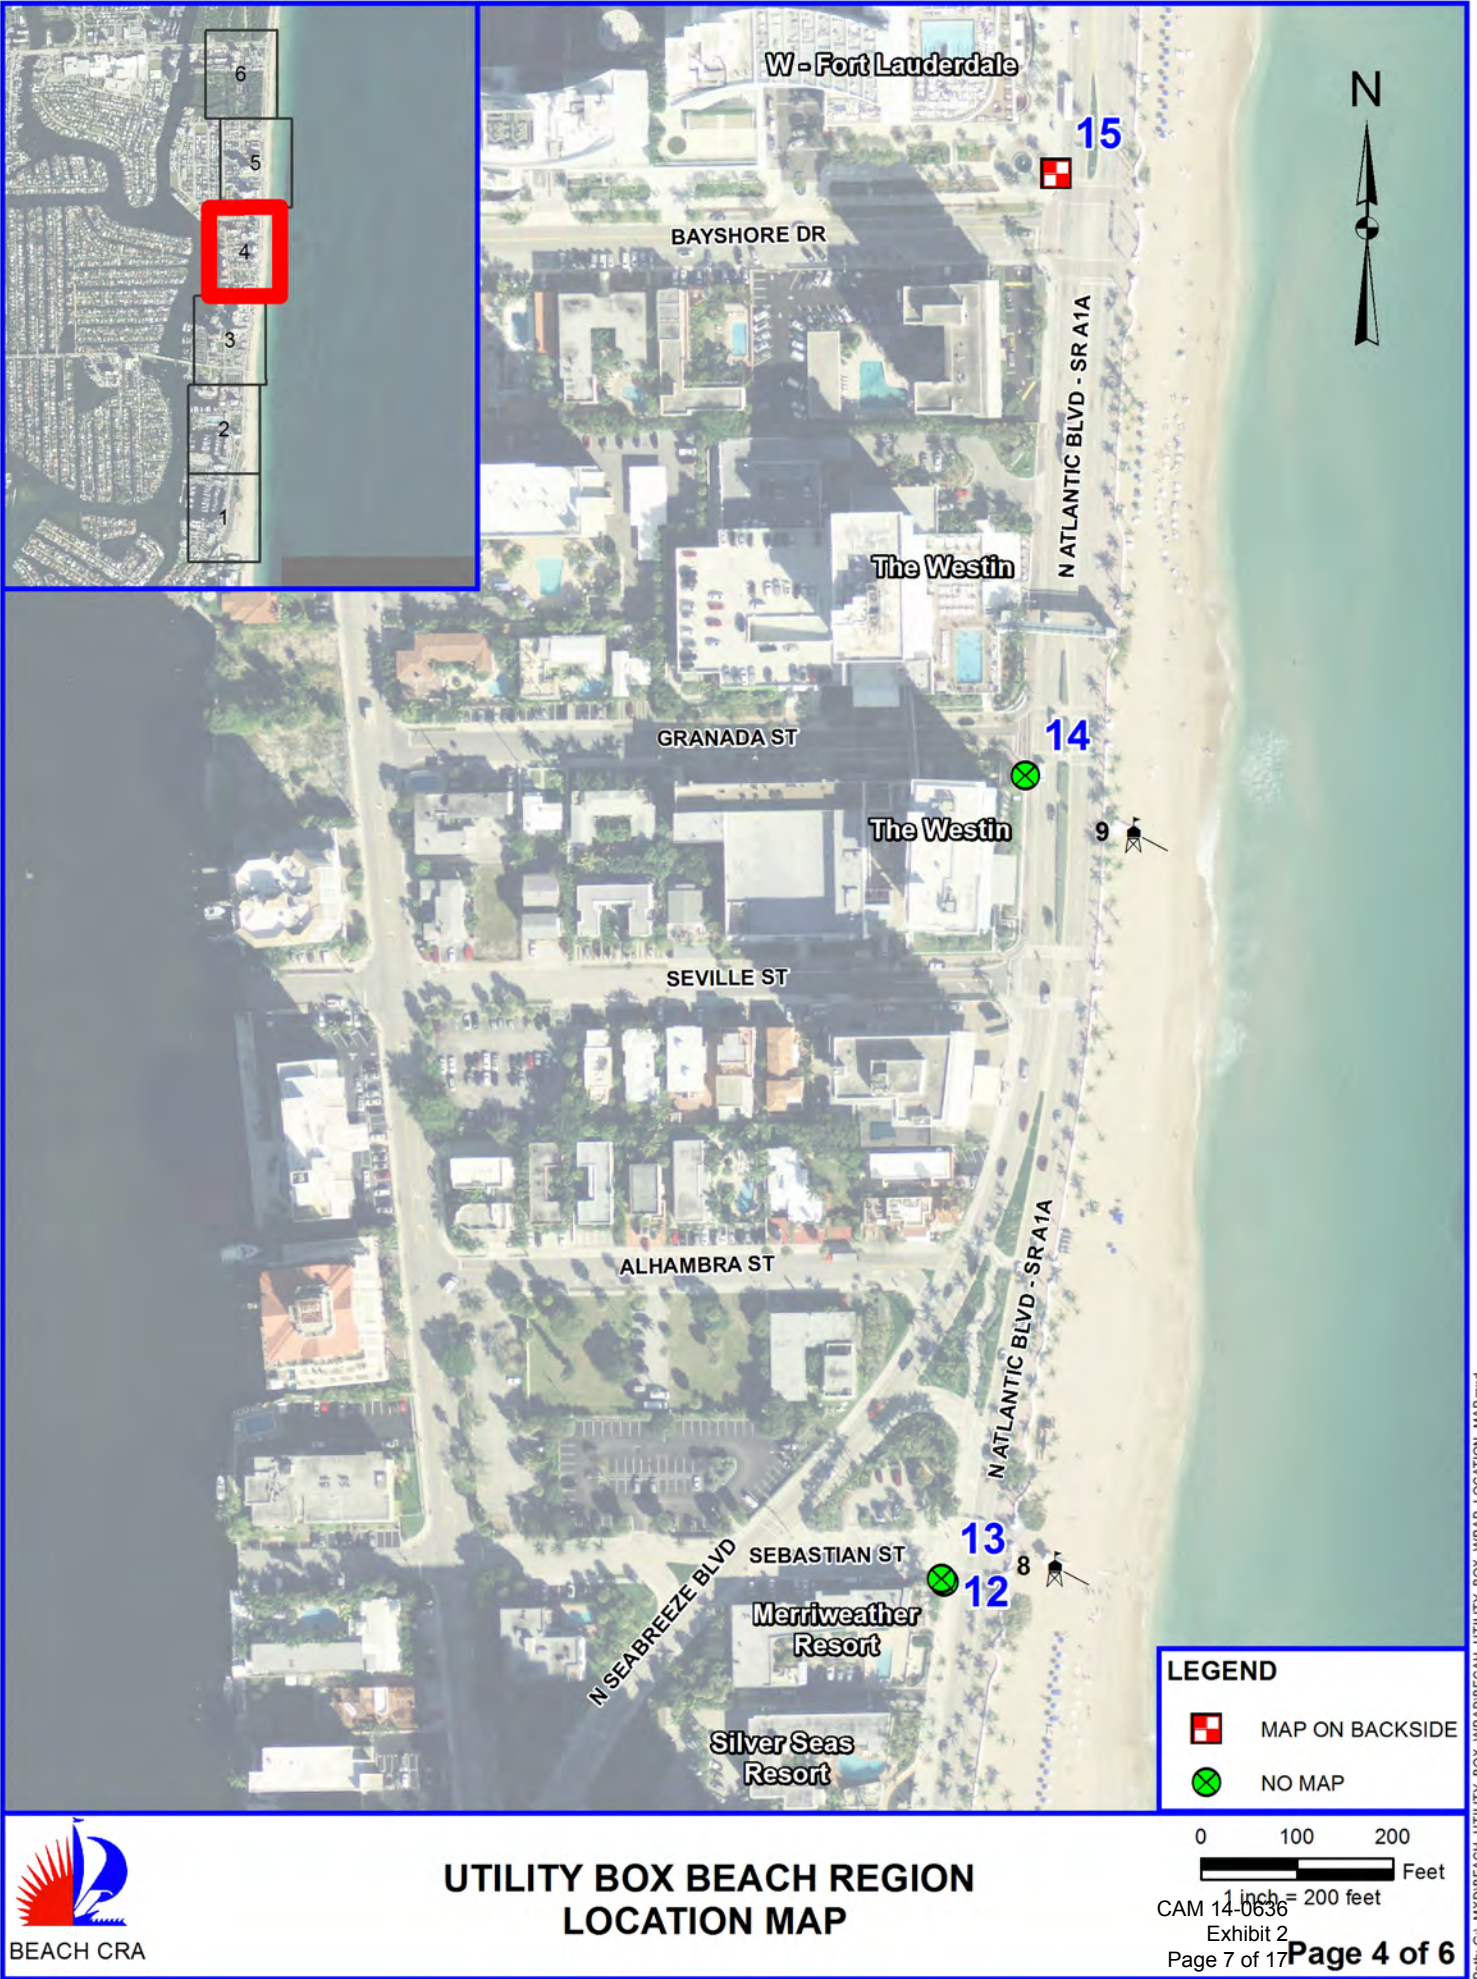

EXHIBIT 2

Proposed Beach Wrap Locations and Designs

NUMBER	LOCATION	LENGTH	WIDTH	HEIGHT	NOTES
1	A1A & HOLIDAY DR (W)	39	29	68	MAP ON BACKSIDE
2	A1A (W) -- SOUTHEND FT LAUD BEACH PARKING LOT	30	19	50	MAP ON BACKSIDE
3	A1A & HARBOR DR (W) -- BAHIA CABANA	40	21	55	
4	A1A (W) -- FIRESTATION 49	44	29	62	MAP ON BACKSIDE
5	A1A (W) -- FOOT BRIDGE-FT LAUD BEACH PARKING LOT	39	29	56	MAP ON BACKSIDE
6	A1A (W) -- ILLINI CONDO	30	19	50	
7	A1A & SE 5TH AVE - D.C. ALEXANDER PARK	30	19	50	MAP ON BACKSIDE
8	A1A (E) ST BARTS COFFEE COMPANY	39	29	68	
9	A1A (W) & LAS OLAS BLVD -- OCEANSIDE PARKING LOT	39	29	68	MAP ON BACKSIDE
10	A1A (W) & LAS OLAS BLVD -- OCEANSIDE PARKING LOT	30	19	50	MAP ON BACKSIDE
11	A1A (W) -- BEACHPLACE	30	19	50	
12	A1A (W) & SEABREEZE	30	19	50	
13	A1A (W) & SEABREEZE	39	29	56	
14	A1A (W) & GRANADA ST - THER WESTIN HOTEL	30	19	50	
15	A1A (W) & BAYSHORE DR -- W- FORT LAUDERDALE	39	29	68	MAP ON BACKSIDE
16	A1A (W) & RIOMAR ST -- W FORT LAUDERDALE	44	27	77	MAP ON BACKSIDE
17	A1A (W) & RIOMAR ST -- W FORT LAUDERDALE	30	19	50	
18	A1A (W) & TERRAMAR ST - TRUMP FORT LAUDERDALE	31	19	50	MAP ON BACKSIDE
19	A1A (W) & TERRAMAR ST - THE ATLANTIS RESORT & SPA	31	19	60	MAP ON BACKSIDE
20	A1A (W) & VISTAMAR ST -- VACANT BUILDING	30	19	50	
21	A1A (W) & VISTAMAR ST -- EMPTY LOT	39	29	68	
22	A1A (W) & NE 9TH ST - SUNWEAR RETAIL	30	19	50	
23	A1A (W) & SUNRISE BLVD -- B- OCEAN HOTEL	39	29	56	MAP ON BACKSIDE
24	A1A (W) & SUNRISE BLVD -- B- OCEAN HOTEL	30	19	50	

LEGEND

-  MAP ON BACKSIDE
-  NO MAP

0 100 200
Feet

1 inch = 200 feet
CAM 14-0636
Exhibit 2
Page 5 of 17 **Page 2 of 6**

Path: G:\MXD\BEACH_UTILTY_BOX_WRAP\BEACH_UTILTY_BOX_WRAP_LOCATION_MAP.mxd

EXHIBIT 2

LEGEND

-  MAP ON BACKSIDE
-  NO MAP

UTILITY BOX BEACH REGION LOCATION MAP

Path: G:\MXD\BEACH_UTILITY_BOX_WRAP\BEACH_UTILITY_BOX_WRAP_LOCATION_MAP.mxd

EXHIBIT 2

UTILITY BOX BEACH REGION LOCATION MAP

EXHIBIT 2

LEGEND	
	MAP ON BACKSIDE
	NO MAP