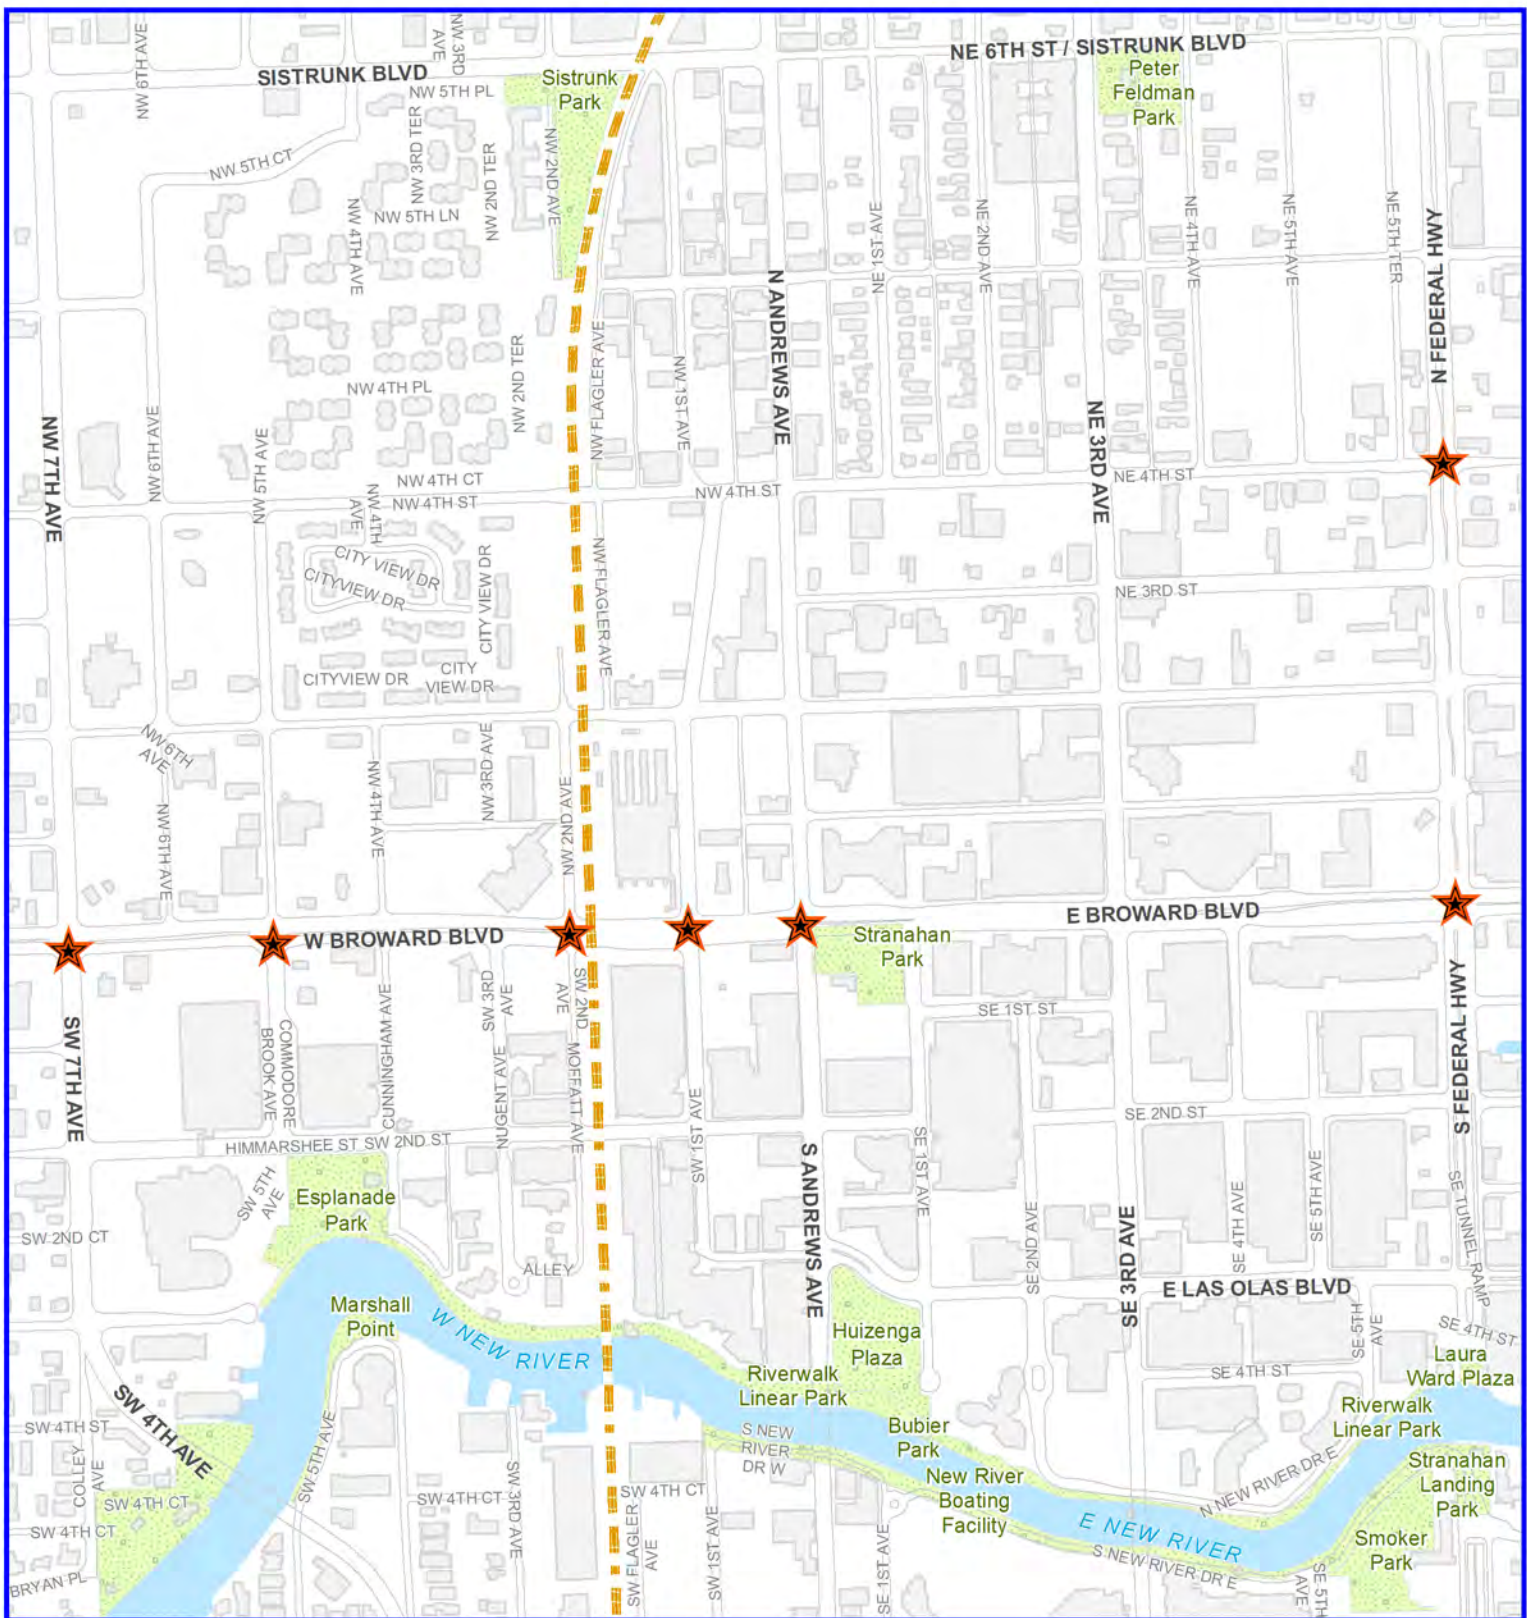

Map Labels: BIRCH STATE PARK, E SUNRISE BLVD, B OCEAN FORT LAUDERDALE, N FORT LAUDERDALE BEACH BLVD, BOWWET HOUSE, VISTAMAR, BEL MAR, ALHAMBRA, TERRAMAR, WINDAMAR, VIRAMAR, ROOMAR, BAYSHORE DR, GRANADA, SEVILLE, ALHAMBRA, SEBASTIAN, CASTLE, LAS OLAS MARINA, LAS OLAS BLVD, LAS OLAS INTRACOASTAL PARKING LOT, OCEANSIDE PARKING LOT, COURTYARD MARRIOTT, D.C. ALEXANDER PARK, BAHIA MAR MARINA, BAHIA MAR FORT LAUDERDALE BEACH, FISHING CHARTERS, FORT LAUDERDALE AQUATICS COMPLEX, SEABREEZE BLVD, S OCEAN BLVD, FISHING, SANIA MAR, FORT LAUDERDALE BEACH PARK, SHERATON FORT LAUDERDALE BEACH, HARBOR DR.

**Proposed Downtown
(Federal Highway and US 1) Wrap
Locations and Designs**

NUMBER	LOCATION	LENGTH	WIDTH	HEIGHT
1	NW CORNER OF NW 7TH AVE & W BROWARD BLVD	40	27	69
2	NE CORNER OF NW 5TH AVE & W BROWARD BLVD	38	28	66
3	NW CORNER OF NW 2ND AVE & W BROWARD BLVD	30	16	47
4	SE CORNER OF MOFFAT AVE & W BROWARD BLVD (RIGHT NEXT TO RAILROAD TRACKS)	42	24	59
5	NE CORNER OF NW 1ST AVE & W BROWARD BLVD (IN FRONT OF MCDONALDS)	40	26	68
6	NW CORNER OF ANDREWS AVE & E BROWARD BLVD	44	29	62
		30	16	48
7	NW CORNER OF US 1 & NE 4TH ST.	45	26	62
8	2 ON THE NW CORNER OF US 1 & BROWARD BLVD	38	27	58
		30	19	48