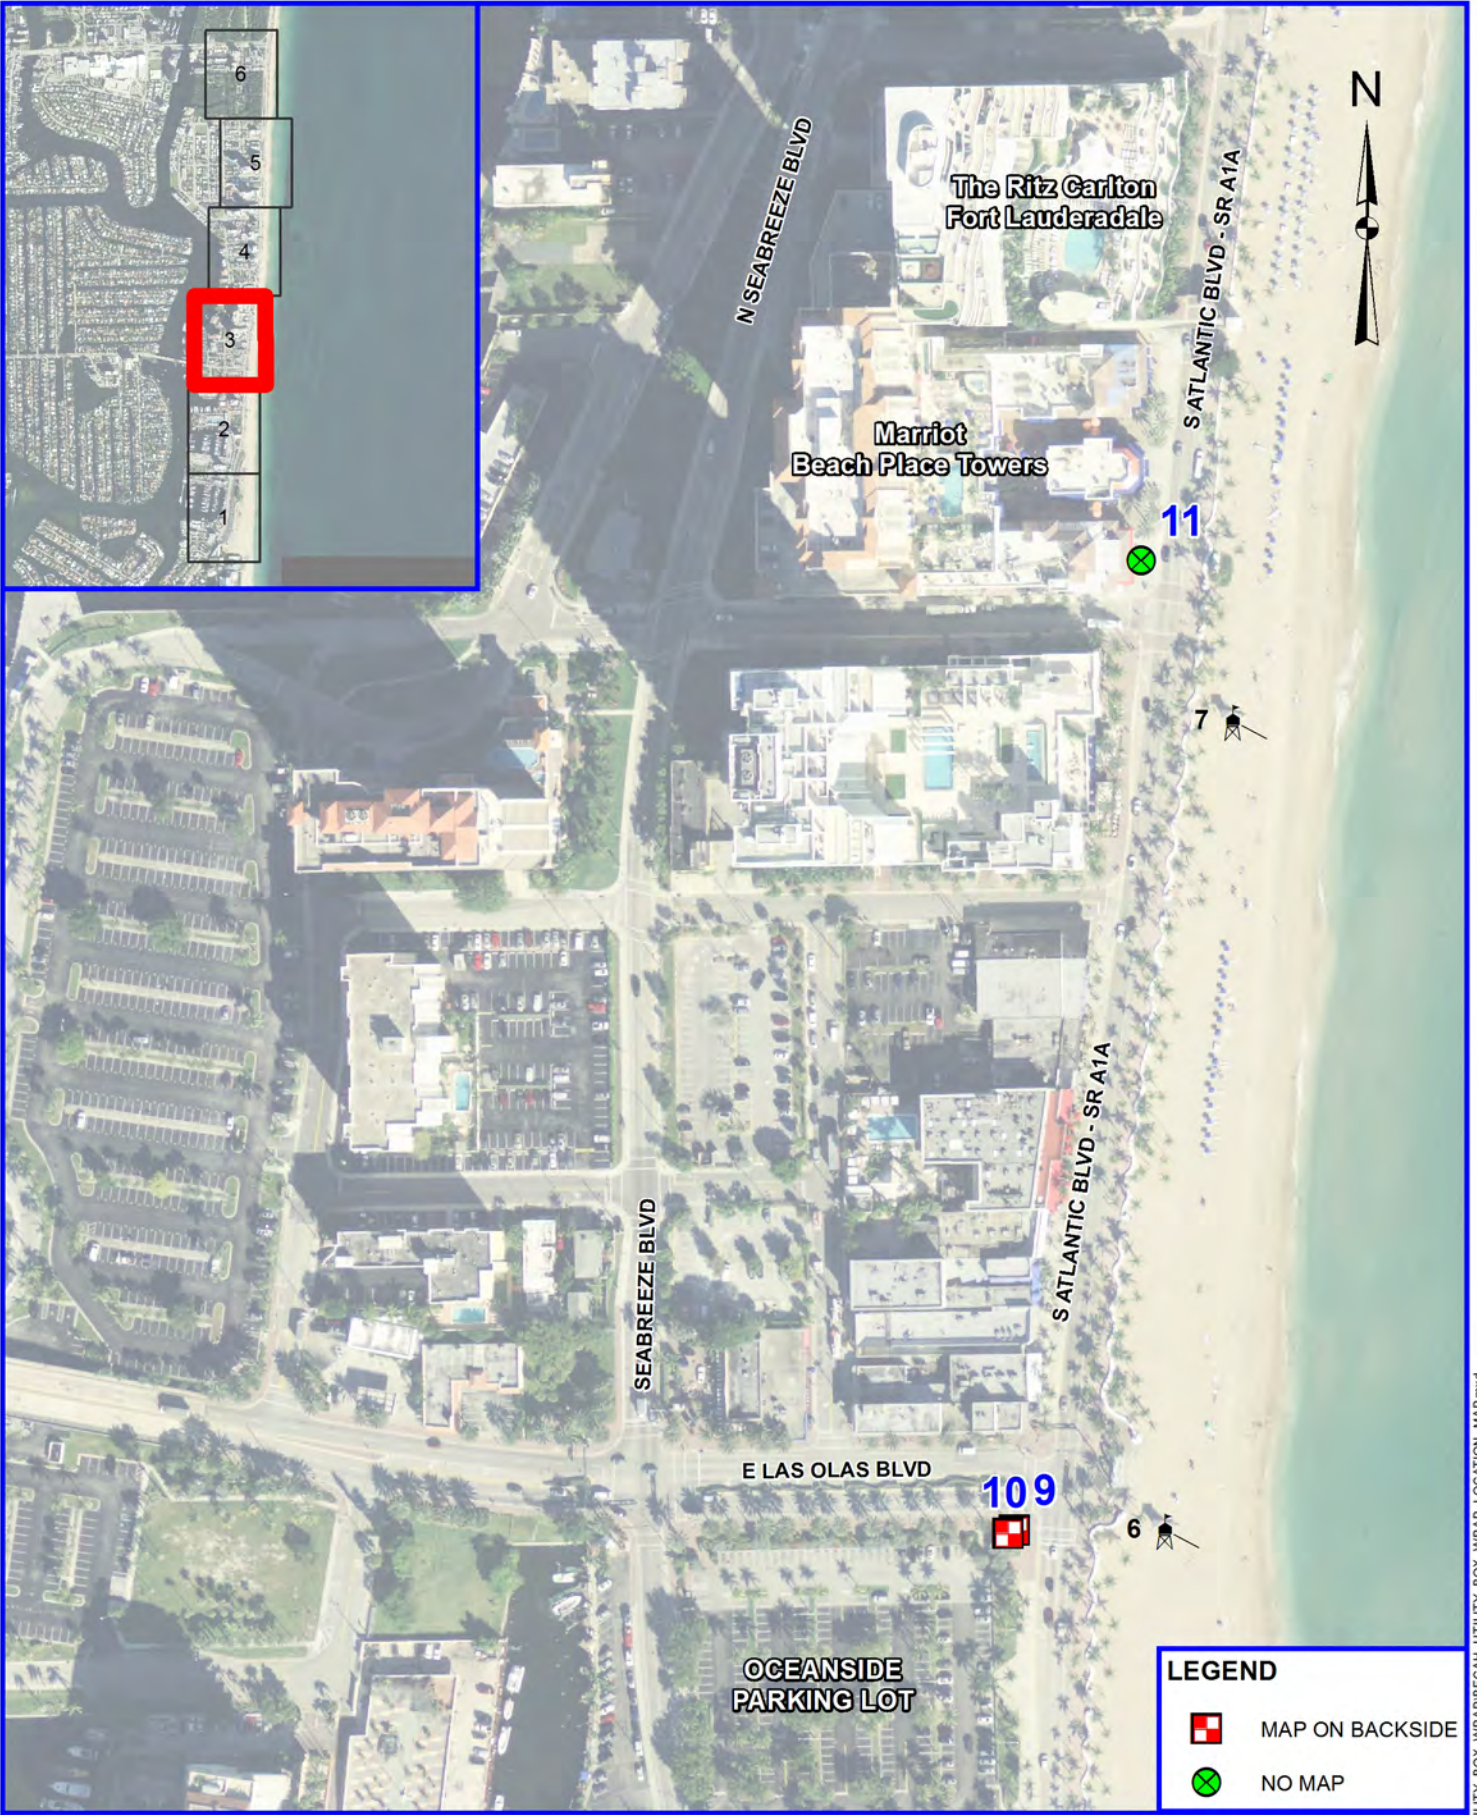

EXHIBIT 2

EXHIBIT 2

UTILITY BOX BEACH REGION LOCATION MAP

LEGEND	
	MAP ON BACKSIDE
	NO MAP

0 100 200
Feet

1 inch = 200 feet
CAM 14-0636
Exhibit 2
Page 4 of 17

EXHIBIT 2

UTILITY BOX BEACH REGION LOCATION MAP

LEGEND

-  MAP ON BACKSIDE
-  NO MAP

0 100 200
Feet

1 inch = 200 feet
CAM 14-0636
Exhibit 2
Page 5 of 17 **Page 2 of 6**

Path: G:\MXD\BEACH_UTILTY_BOX_WRAP\BEACH_UTILTY_BOX_WRAP_LOCATION_MAP.mxd

EXHIBIT 2

LEGEND

-  MAP ON BACKSIDE
-  NO MAP

UTILITY BOX BEACH REGION LOCATION MAP

Path: G:\MXD\BEACH_UTILITY_BOX_WRAP\BEACH_UTILITY_BOX_WRAP_LOCATION_MAP.mxd

EXHIBIT 2

UTILITY BOX BEACH REGION LOCATION MAP

EXHIBIT 2

LEGEND	
	MAP ON BACKSIDE
	NO MAP

0 100 200 Feet

1 inch = 200 feet
CAM 14-0636

UTILITY BOX BEACH REGION LOCATION MAP

Path: G:\MXD\BEACH_UTILITY_BOX_WRAP\BEACH_UTILITY_BOX_WRAP_LOCATION_MAP.mxd

EXHIBIT 2

great food

things to do!

My FORT LAUDERDALE BEACH .com
food, fun, hotels and events