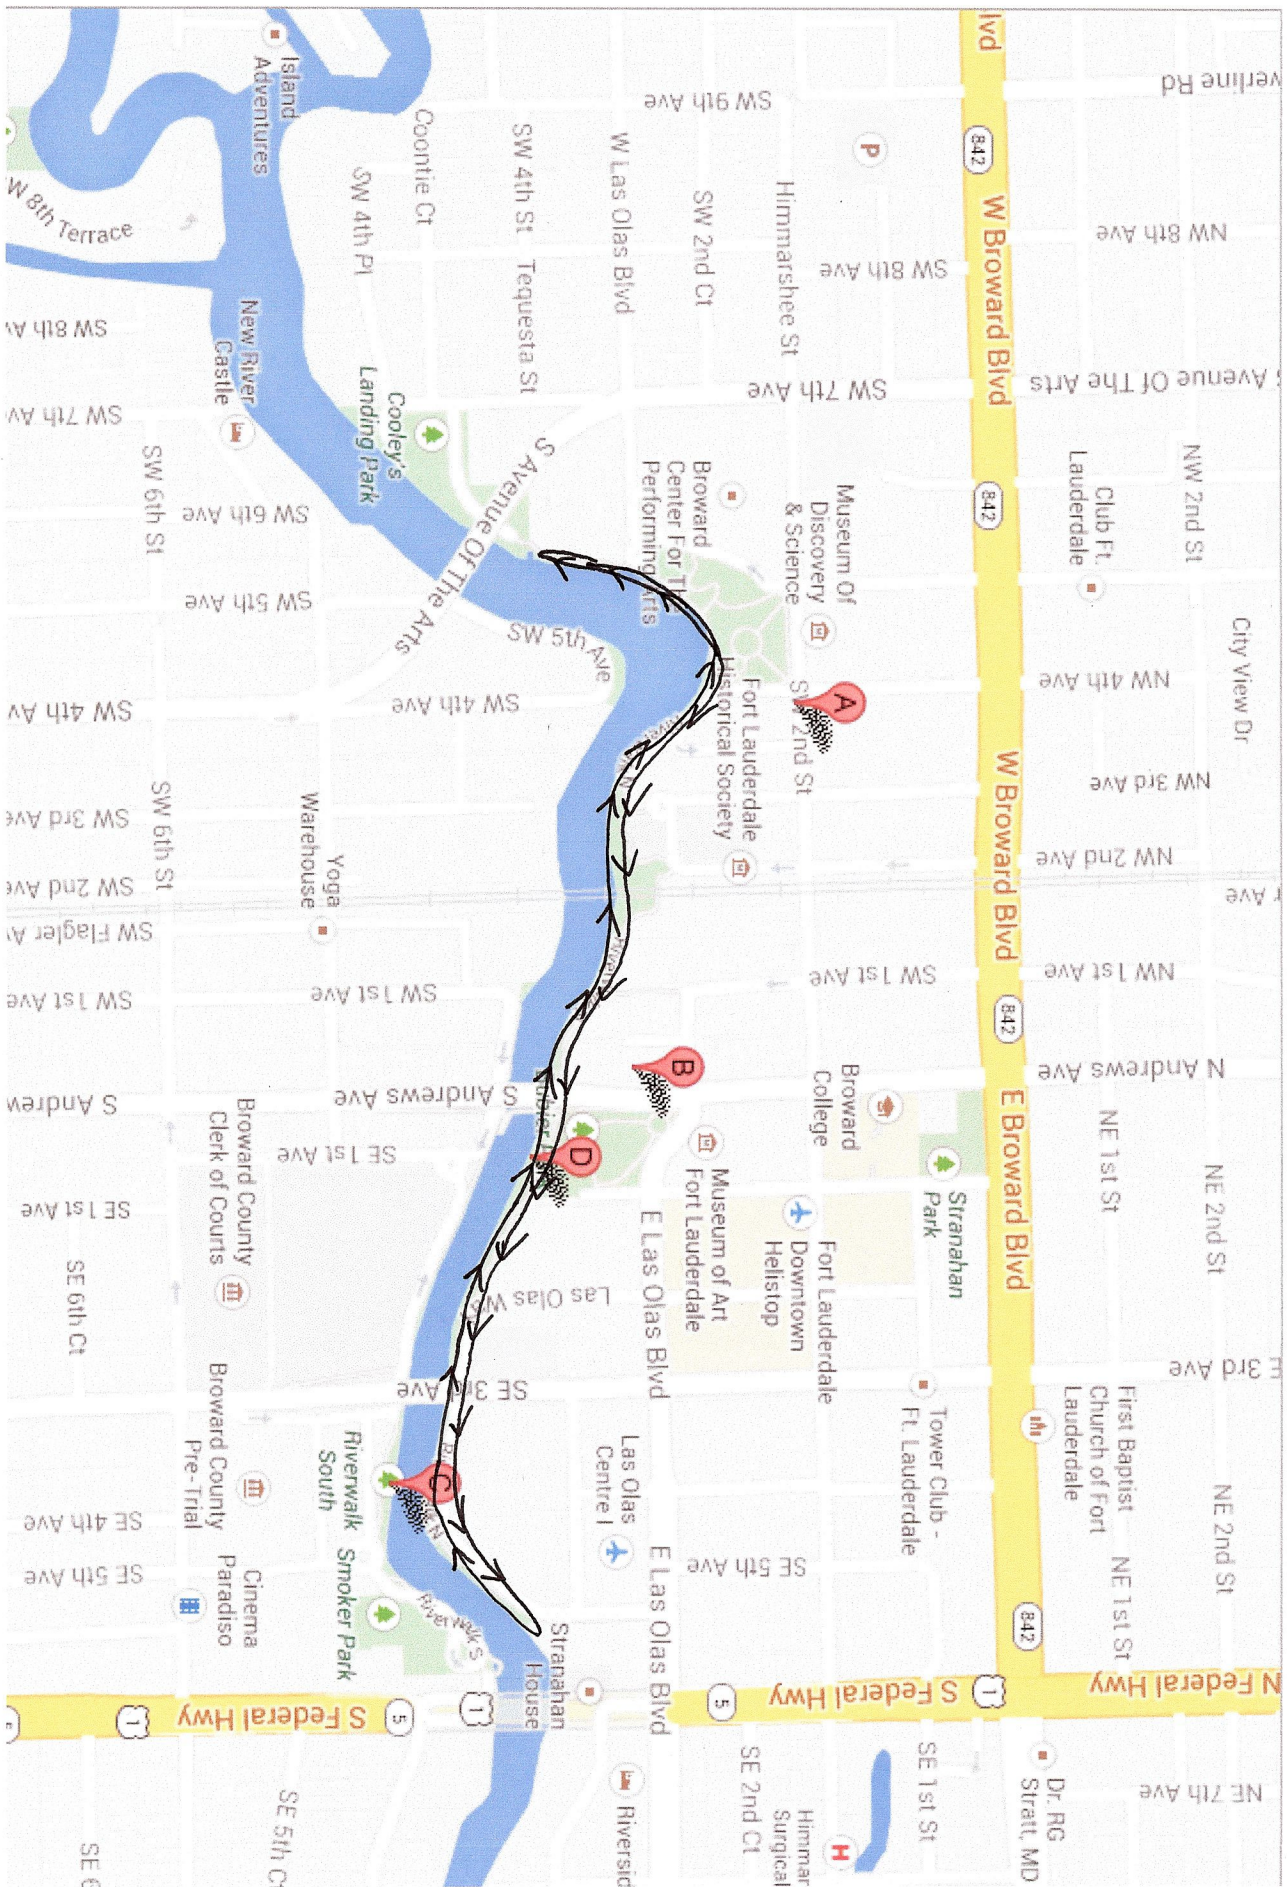

We will only be walking along the north side of Riverwalk
turning around and repeating the walk twice.

To see all the details that are visible on the screen, use the "Print" link next to the map