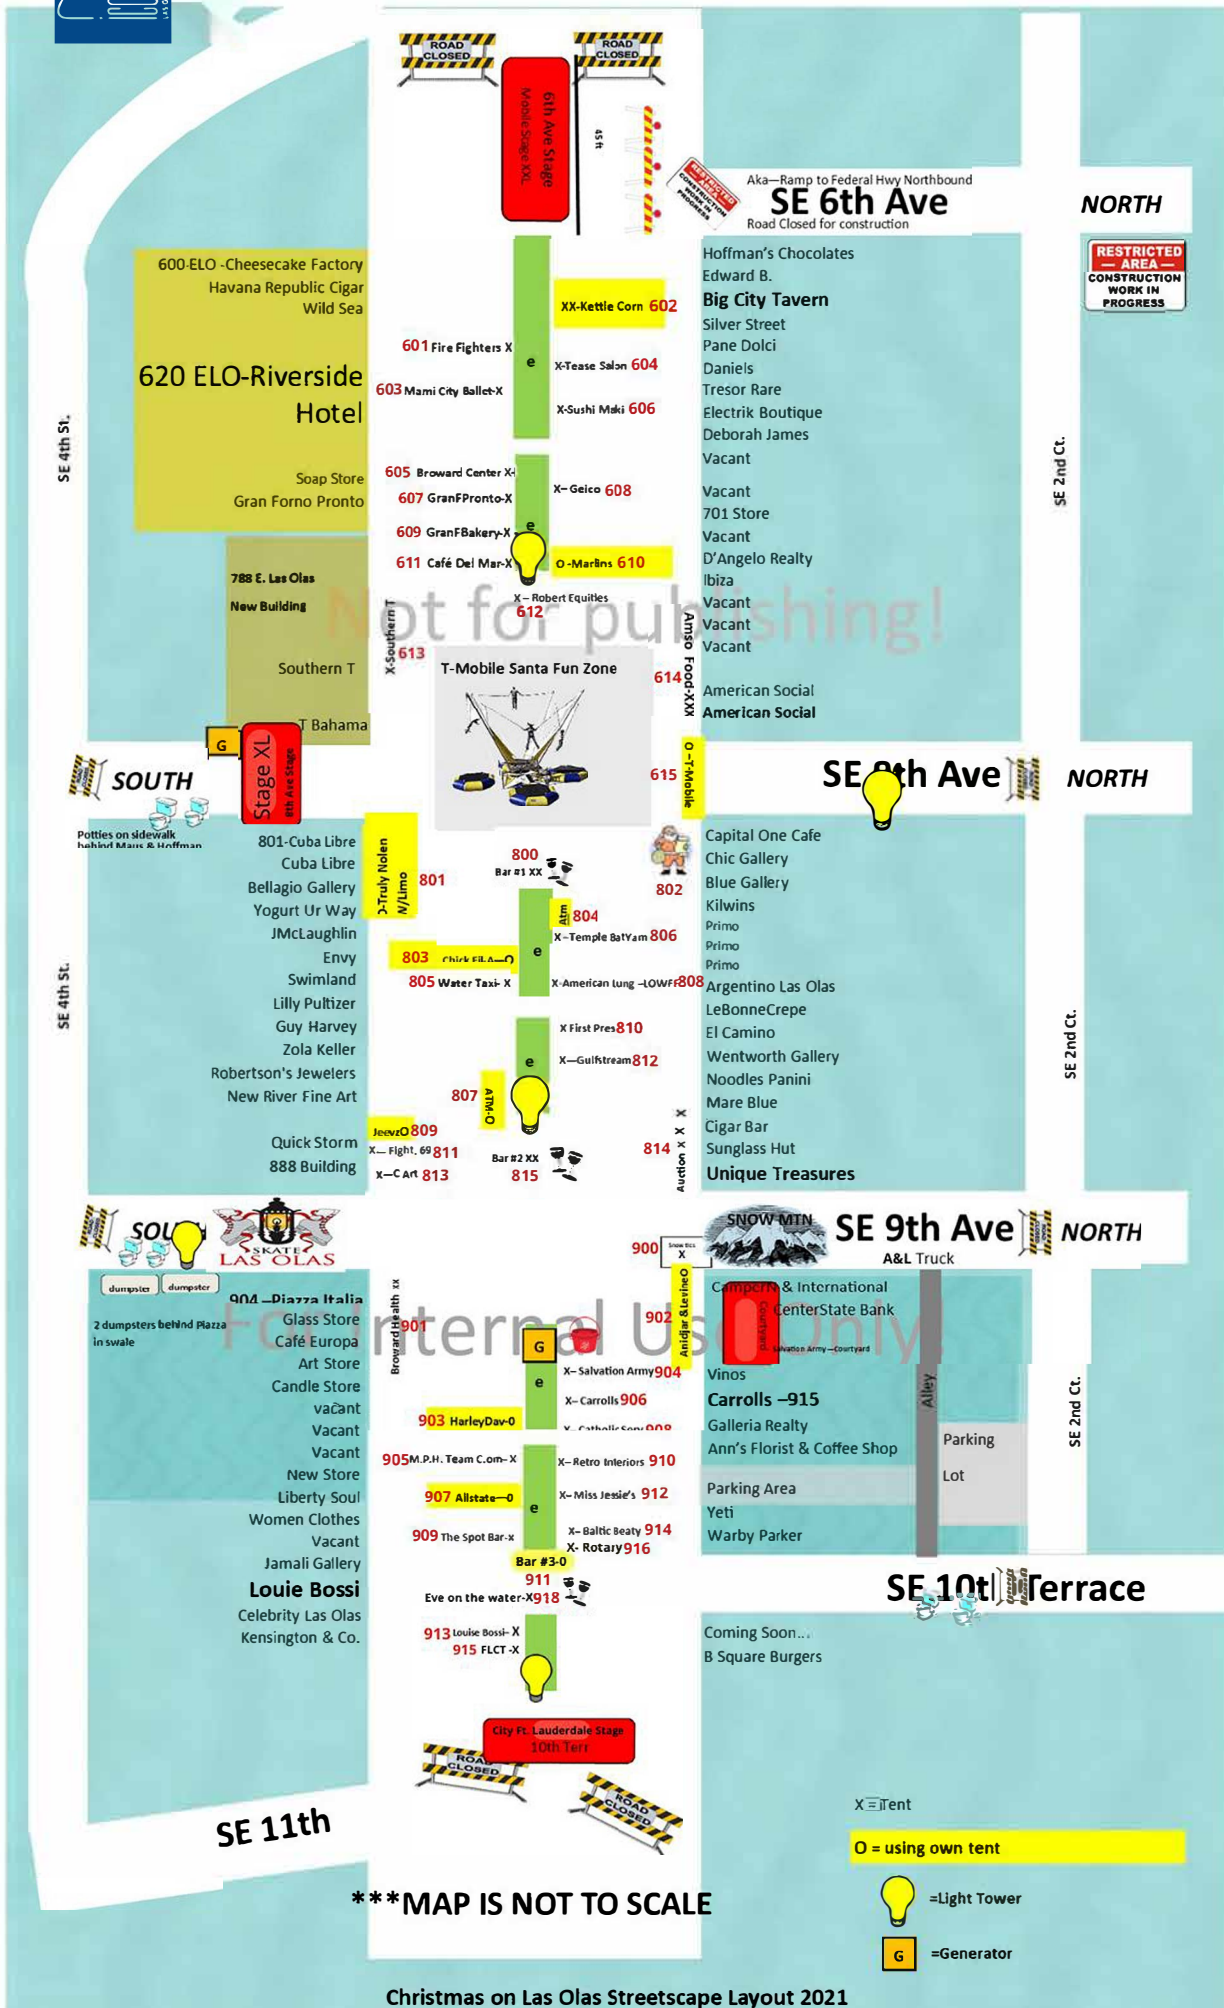

# ROAD CLOSURE / SITE PLAN - B

SE 4th St.

600-ELO -Cheesecake Factory  
Havana Republic Cigar  
Wild Sea

**620 ELO-Riverside Hotel**

Soap Store  
Gran Forno Pronto

788 E. Las Olas  
New Building

Southern T

T Bahama

Aka—Ramp to Federal Hwy Northbound  
**SE 6th Ave**  
Road Closed for construction

**NORTH**

Hoffman's Chocolates  
Edward B.  
**Big City Tavern**  
Silver Street  
Pane Dolci  
Daniels  
Tresor Rare  
Elektrik Boutique  
Deborah James  
Vacant

SE 2nd Ct.

dumpster dumpster  
2 dumpsters behind Piazza  
in swale

**904—Piazza Italia**  
Glass Store  
Café Europa  
Art Store  
Candle Store  
vacant  
Vacant  
Vacant  
New Store  
Liberty Soul  
Women Clothes  
Vacant  
Jamali Gallery  
**Louie Bossi**  
Celebrity Las Olas  
Kensington & Co.

Lot

SE 2nd Ct.

**SE 10th Terrace**

Coming Soon...  
B Square Burgers

**SE 11th**

**Stage 10th Terr**

**\*\*\*MAP IS NOT TO SCALE**

X = Tent