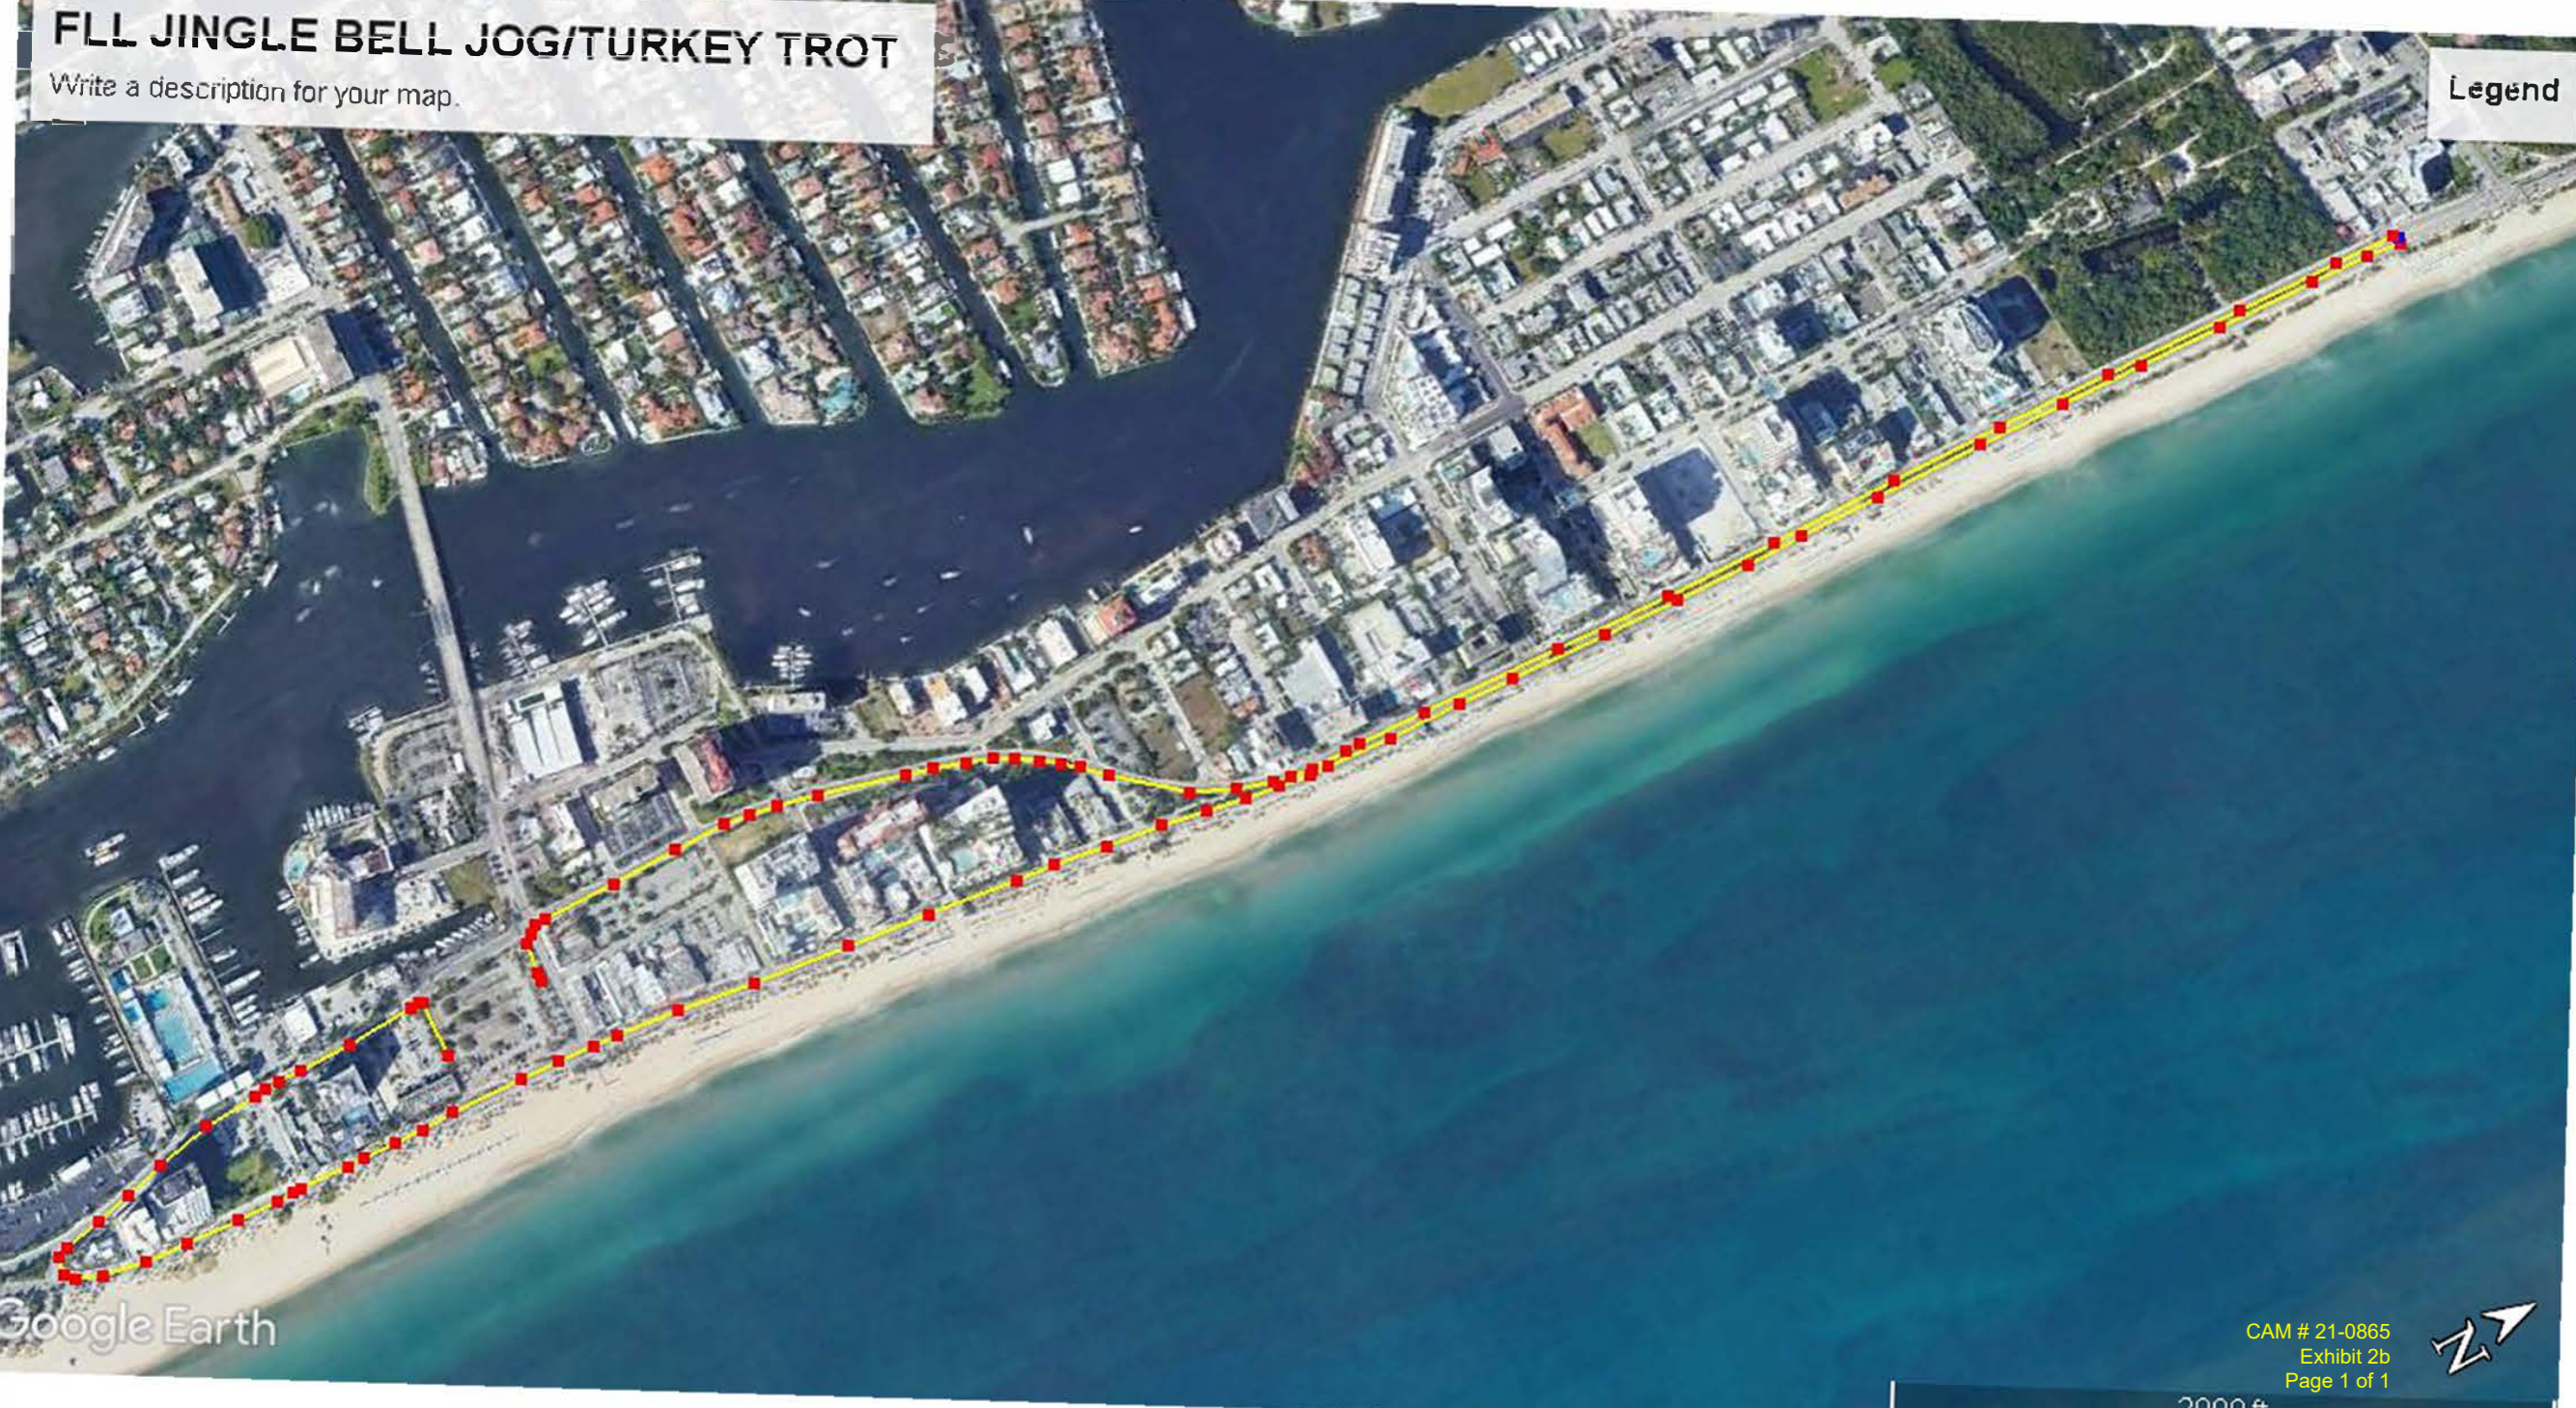

# FLL JINGLE BELL JOG/TURKEY TROT

Write a description for your map.

Legend

Google Earth

CAM # 21-0865  
Exhibit 2b  
Page 1 of 1

2000 ft