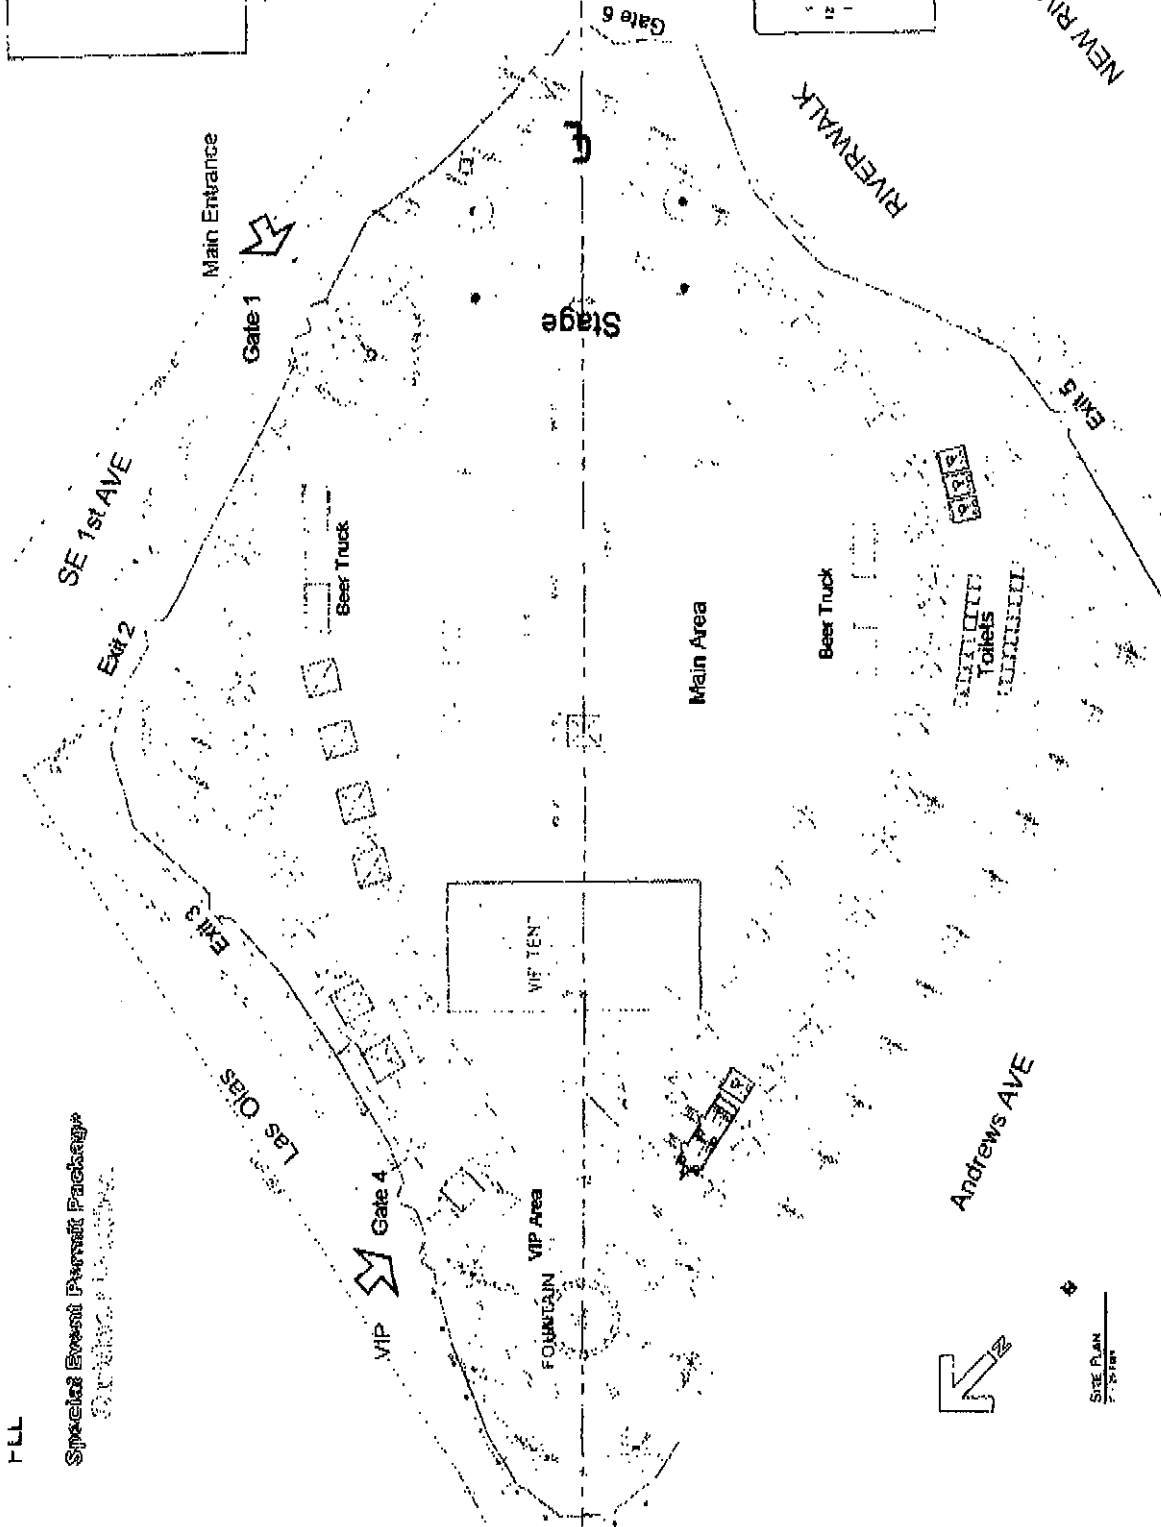

FLL

Special Event Permit Package
City of Fort Lauderdale

SEPTEMBER 28, 2013
CONCERT WITH PERFORMANCE STAGE
12 Noon to 11 PM
4,000 PEOPLE (BASED UPON TICKET SALES)

Entire Site
1 Restroom Trailers with ADA
25 Restroom Portables (3 ADA)
5 Light Tower (Diesel Powered)
1 Dumpster 20 Yard Roll Off
2 Beer Truck for Bar
1 Office Trailer - Container Pod

Chairs Qty 4,200 SF
2,500 SF
1,000 SF
400 SF

LAUDERDALE OCTOBERFEST

EVENT PRODUCER: 1749 NE Miami CT Suite 213
(954) 375-0379

FLL - HUIZENGA PARK

SEPTEMBER 28 12 NOON - 11 PM

Event CAD Plans
74 240787056
State: Florida
SP