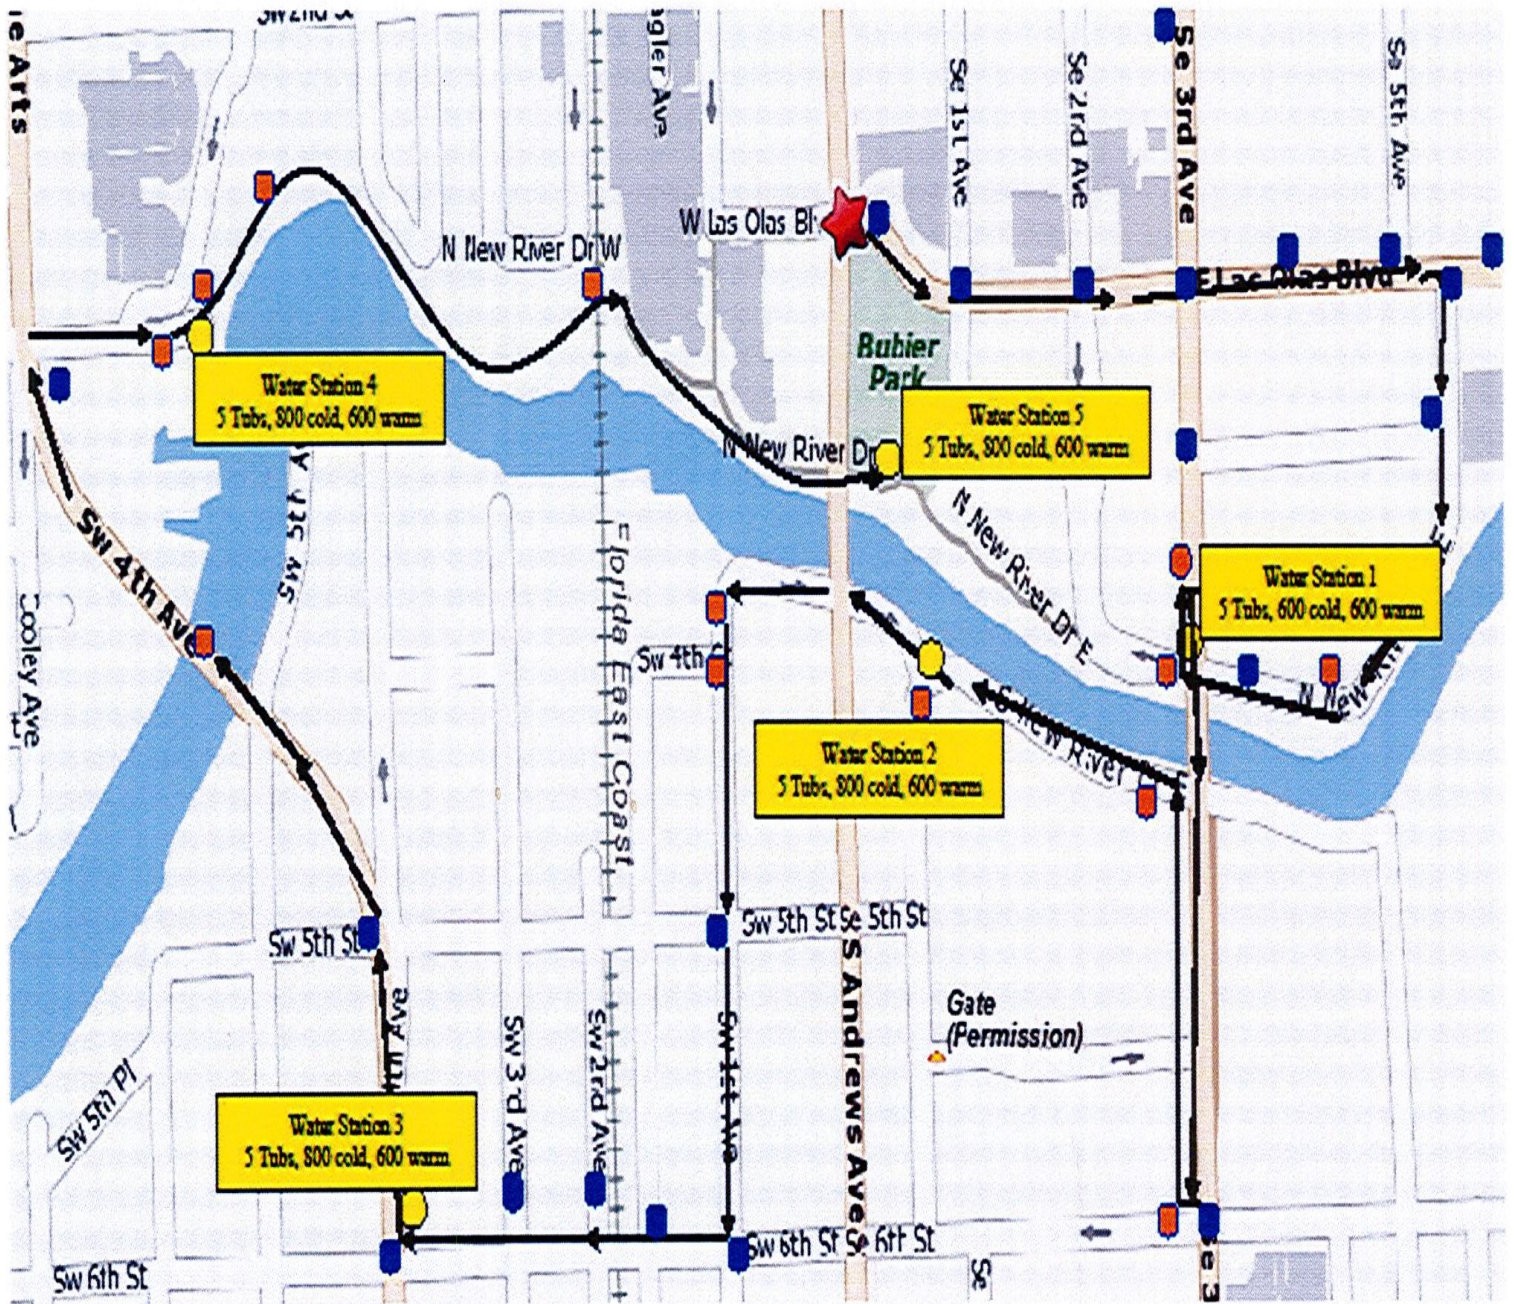

MSABC WALK ROUTE WITH WATER STATIONS

-  = Volunteers
-  = Police Personnel
-  = Water Stations