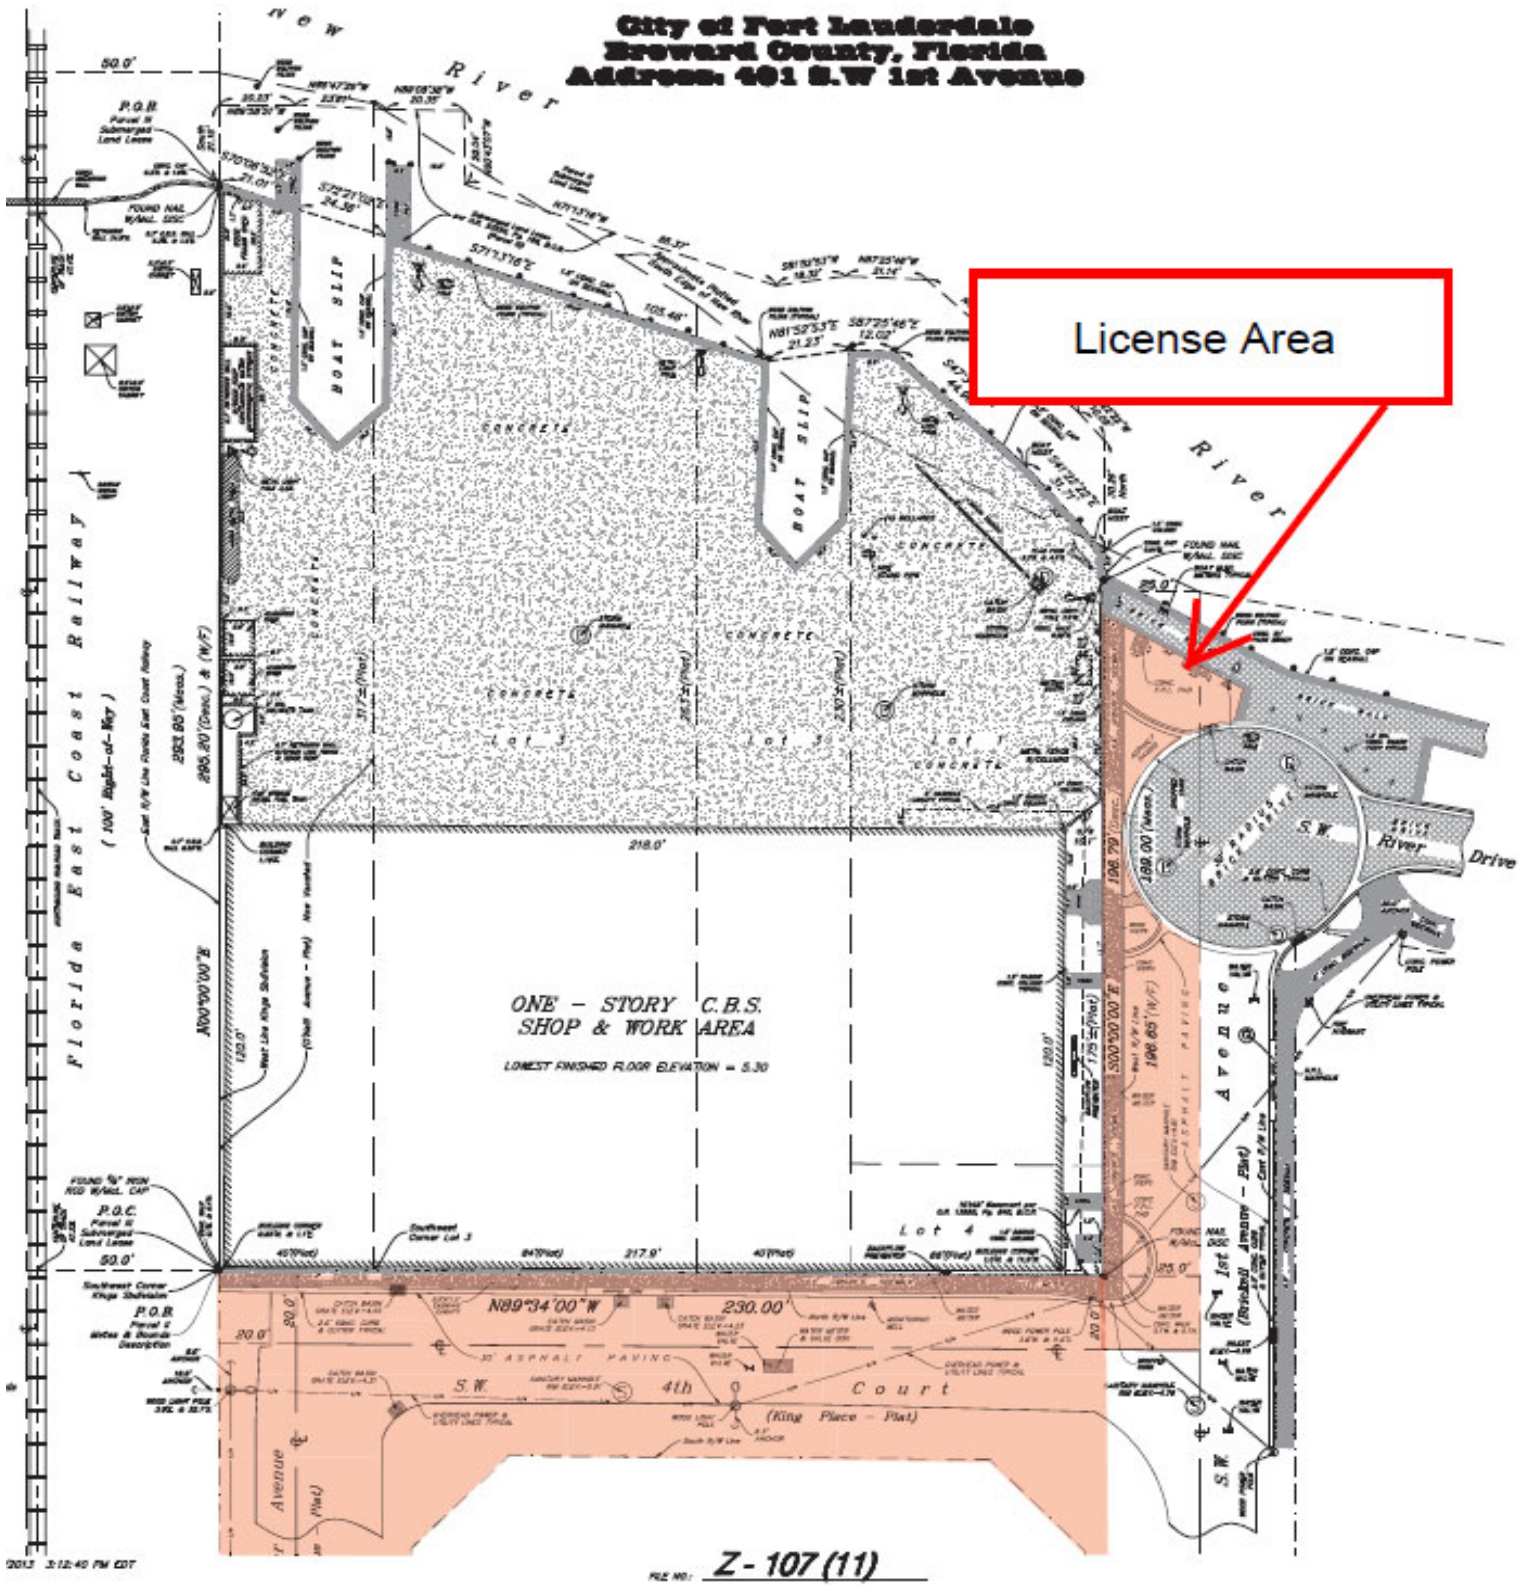

City of Fort Lauderdale
Broward County, Florida
Address: 401 S.W. 1st Avenue

LICENSE AREA