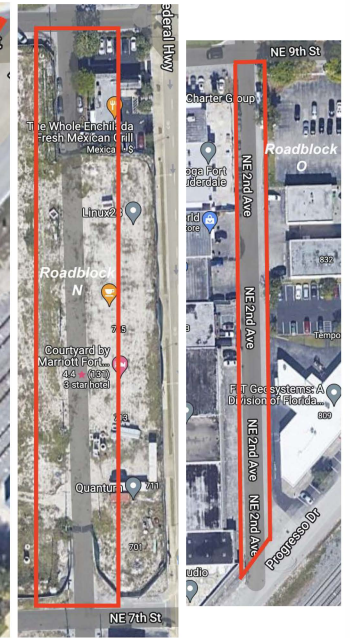

MASS DISTRICT EVENTS

Road Closure Site Layout

Roadblock A	NE 4th Ave & NE 9th St	Roadblock H & I	NW 8th Ave - Between NW 1st St - NW 2nd St
Roadblock B	NE 4th Ave & NE 8th St	Roadblock J & K	NW 5th Ave - Between NW 7th St & NW 8th St
Roadblock C	NE 9th St & NE 5th Ave	Roadblock L	N Flagler Dr, between NE 4th Ave & NE 5th Ave
Roadblock D	NE 2nd Ave & NE Flagler Dr	Roadblock M	NE 3rd Ave + NE 9th Street, between Progresso Dr
Roadblock E	NE 2nd Ave N of NE 7th St	Roadblock N	NE 5th Terrace, between NE 8th Street & NE 7th Street
Roadblock F & G	NE 5th Terrace NE 9th St	Roadblock O	NE 2nd Ave, between Progresso Dr & NE 9th Street