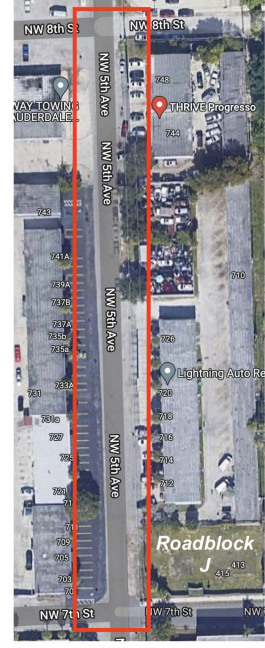

MASS DISTRICT EVENTS

Road Closure Site Layout

Roadblock A	NE 4th Ave & NE 9th St	Roadblock H & I	NW 8th Ave - Between NW 1st St - NW 2nd St
Roadblock B	NE 4th Ave & NE 8th St	Roadblock J & K	NW 5th Ave - Between NW 7th St & NW 8th St
Roadblock C	NE 9th St & NE 5th Ave	Roadblock L	N Flagler Dr, between NE 4th Ave & NE 5th Ave
Roadblock D	NE 2nd Ave & NE Flagler Dr	Roadblock M	NE 3rd Ave + NE 9th Street, between Progresso Dr
Roadblock E	NE 2nd Ave N of NE 7th St	Roadblock N	NE 5th Terrace, between NE 8th Street & NE 7th Street
Roadblock F & G	NE 5th Terrace NE 9th St	Roadblock O	NE 2nd Ave, between Progresso Dr & NE 9th Street