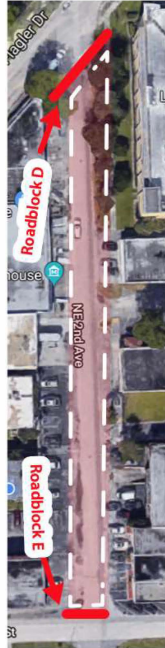

MASS DISTRICT EVENTS

Road Closure Site Layout

Roadblock A	NE 4th Ave & NE 9th St	Roadblock H & I	NW 8th Ave - Between NW 1st St - NW 2nd St
Roadblock B	NE 4th Ave & NE 8th St	Roadblock J & K	NW 5th Ave - Between NW 7th St & NW 8th St
Roadblock C	NE 9th St & NE 5th Ave	Roadblock L	N Flagler Dr, between NE 4th Ave & NE 5th Ave
Roadblock D	NE 2nd Ave & NE Flagler Dr	Roadblock M	NE 3rd Ave + NE 9th Street, between Progresso Dr
Roadblock E	NE 2nd Ave N of NE 7th St	Roadblock N	NE 5th Terrace, between NE 8th Street & NE 7th Street
Roadblock F & G	NE 5th Terrace NE 9th St	Roadblock O	NE 2nd Ave, between Progresso Dr & NE 9th Street