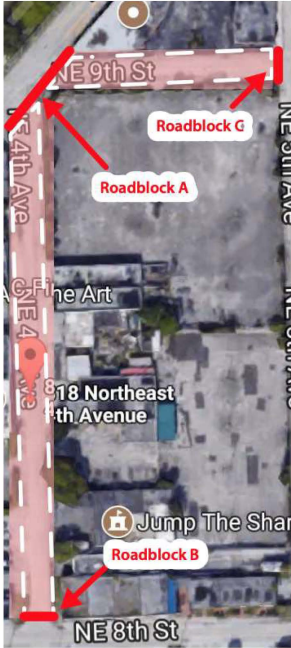

MASS DISTRICT EVENTS

Road Closure Site Layout

Roadblock A	NE 4th Ave & NE 9th St	Roadblock H & I	NW 8th Ave - Between NW 1st St - NW 2nd St
Roadblock B	NE 4th Ave & NE 8th St	Roadblock J & K	NW 5th Ave - Between NW 7th St & NW 8th St
Roadblock C	NE 9th St & NE 5th Ave	Roadblock L	N Flagler Dr, between NE 4th Ave & NE 5th Ave
Roadblock D	NE 2nd Ave & NE Flagler Dr	Roadblock M	NE 3rd Ave + NE 9th Street, between Progresso Dr
Roadblock E	NE 2nd Ave N of NE 7th St	Roadblock N	NE 5th Terrace, between NE 8th Street & NE 7th Street
Roadblock F & G	NE 5th Terrace NE 9th St	Roadblock O	NE 2nd Ave, between Progresso Dr & NE 9th Street