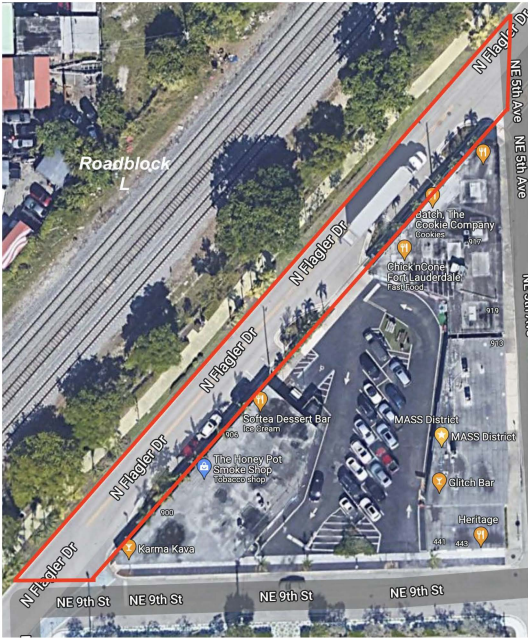

MASS DISTRICT EVENTS

Road Closure Site Layout

Roadblock A	NE 4th Ave & NE 9th St	Roadblock H & I	NW 8th Ave - Between NW 1st St - NW 2nd St
Roadblock B	NE 4th Ave & NE 8th St	Roadblock J & K	NW 5th Ave - Between NW 7th St & NW 8th St
Roadblock C	NE 9th St & NE 5th Ave	Roadblock L	N Flagler Dr, between NE 4th Ave & NE 5th Ave
Roadblock D	NE 2nd Ave & NE Flagler Dr	Roadblock M	NE 3rd Ave + NE 9th Street, between Progresso Dr
Roadblock E	NE 2nd Ave N of NE 7th St	Roadblock N	NE 5th Terrace, between NE 8th Street & NE 7th Street
Roadblock F & G	NE 5th Terrace NE 9th St	Roadblock O	NE 2nd Ave, between Progresso Dr & NE 9th Street