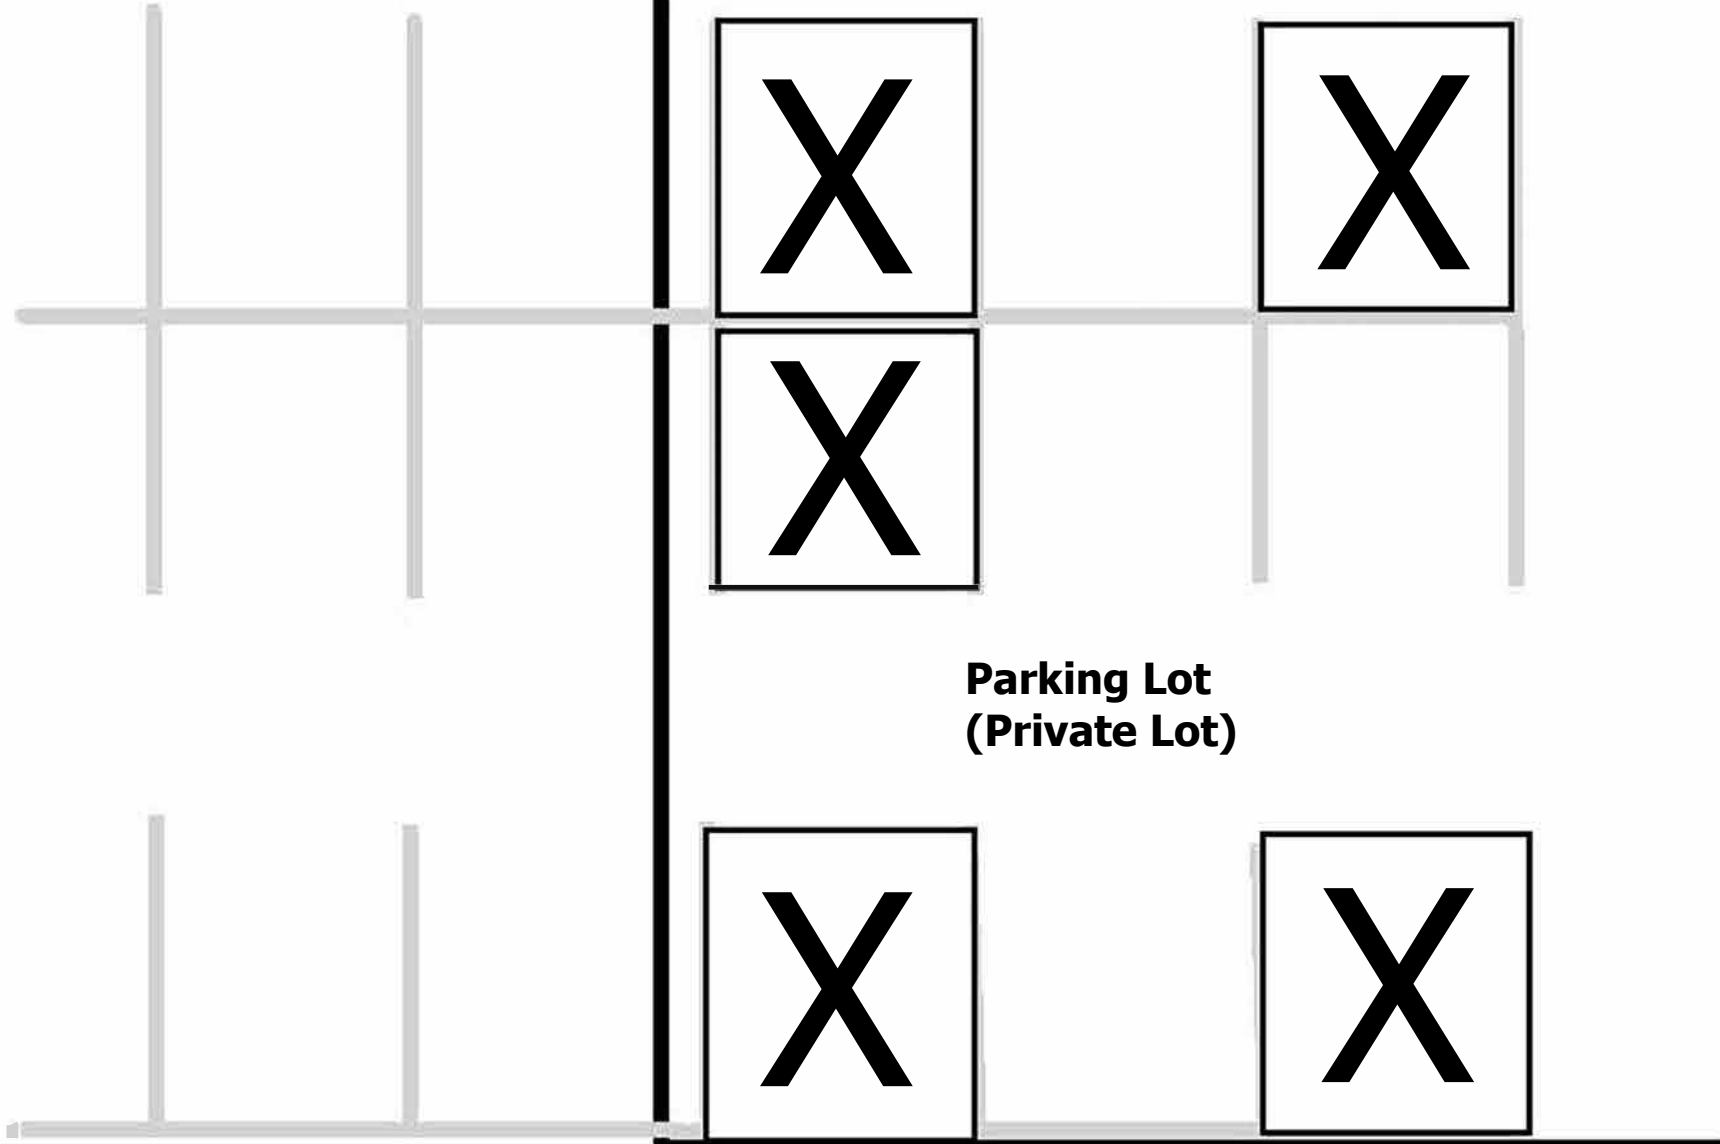

Driveway

- Fence

- Canopy

ATT

Fence Perimeter ----->

Open

Open

**Tacocraft**  
510 N. Federal Hwy

Sidewalk

Sidewalk

Sidewalk

ATT

Stream

Fence  
Painted

Driveway

PARKING  
LOT  
(Private)

OPBT

Open

TACOCRAFT  
510 N. Federal Hwy

W W W = Fence

⊠ = Camp

SIDEWALK