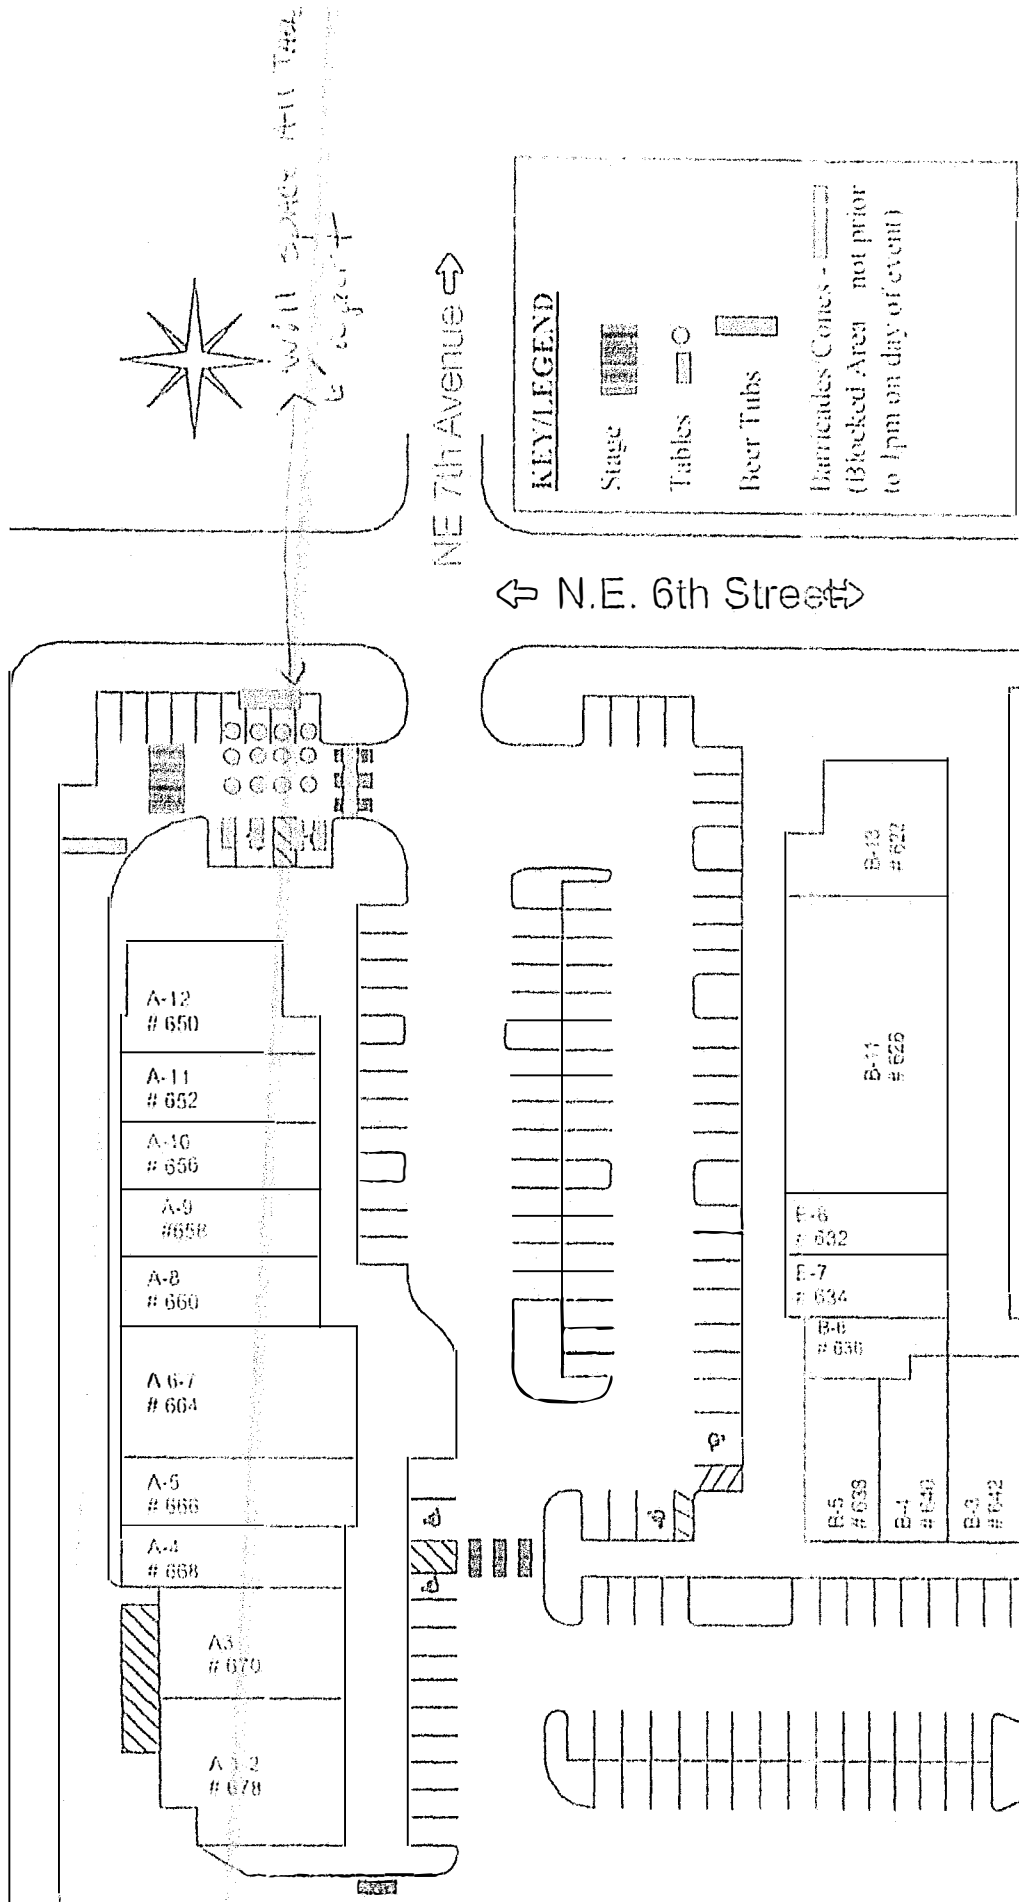

EXHIBIT A

Victoria Park Shoppes

622-680 N. FEDERAL HIGHWAY, FORT LAUDERDALE, FL 33307

Event Site Plan

No warranty or representation, express or implied, is made as to the accuracy of the information contained herein, and same is submitted subject to errors, omissions, change of price, rental or other conditions. All dimensions approximate.

UPDATED: 07-03-2018

F:\DATA\DATA - DMV\London Associates - Tenant - 410-680 & 682 SOUTH N. FEDERAL HWY - 2018 March Car Event - Exhibit A.doc