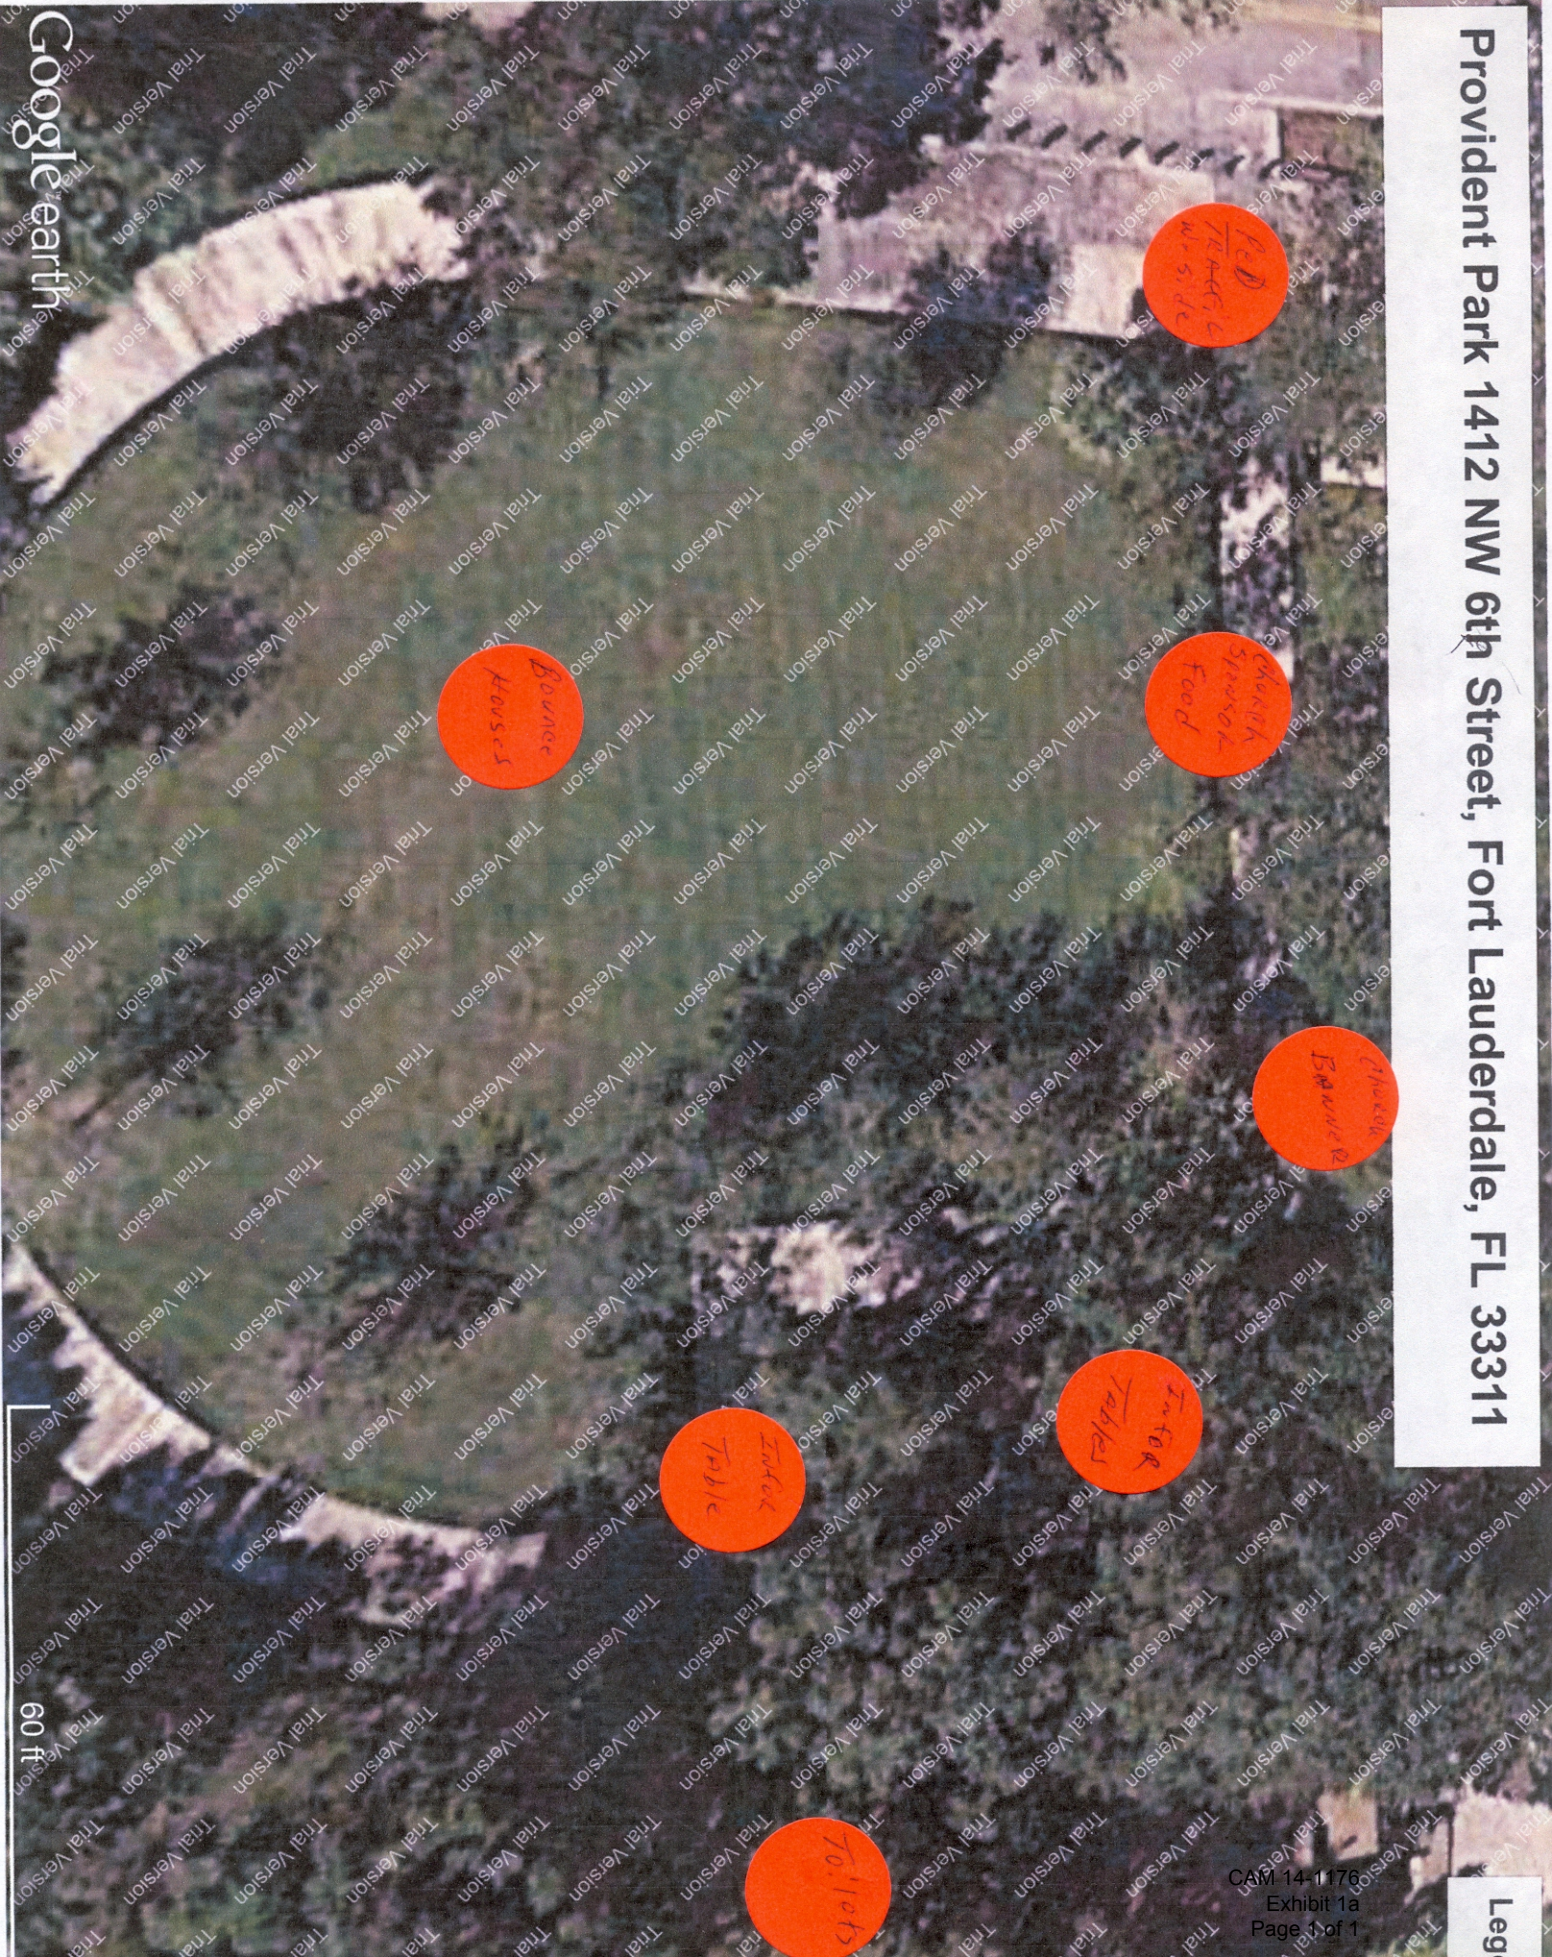

Provident Park 1412 NW 6th Street, Fort Lauderdale, FL 33311

Google earth

60 ft