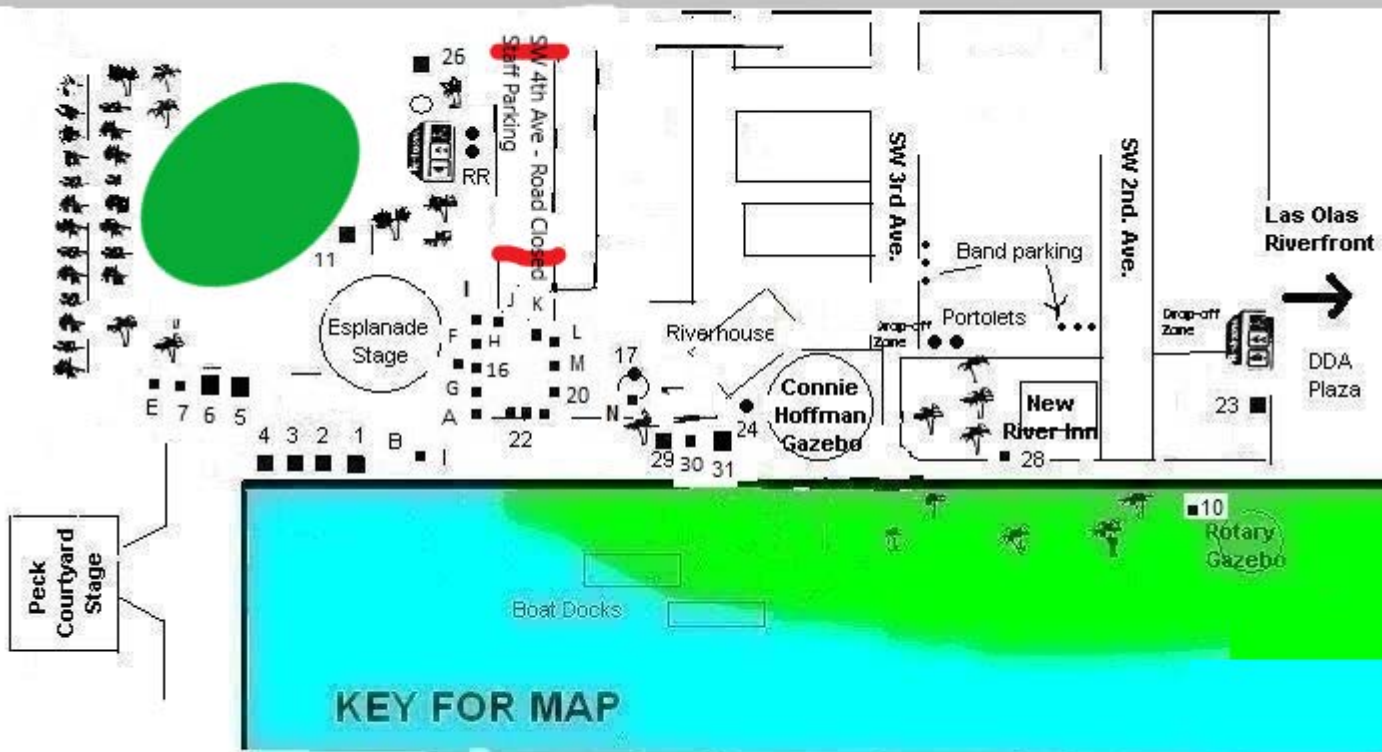

SW 2nd Street

SW 2nd Street

SW 2nd Street

KEY FOR MAP

- TENTS
- = Road Closure

- 1 TABLE / 2 CHAIRS
- 3 TABLES / 3 CHAIRS
- 1 TABLE / 2 CHAIRS