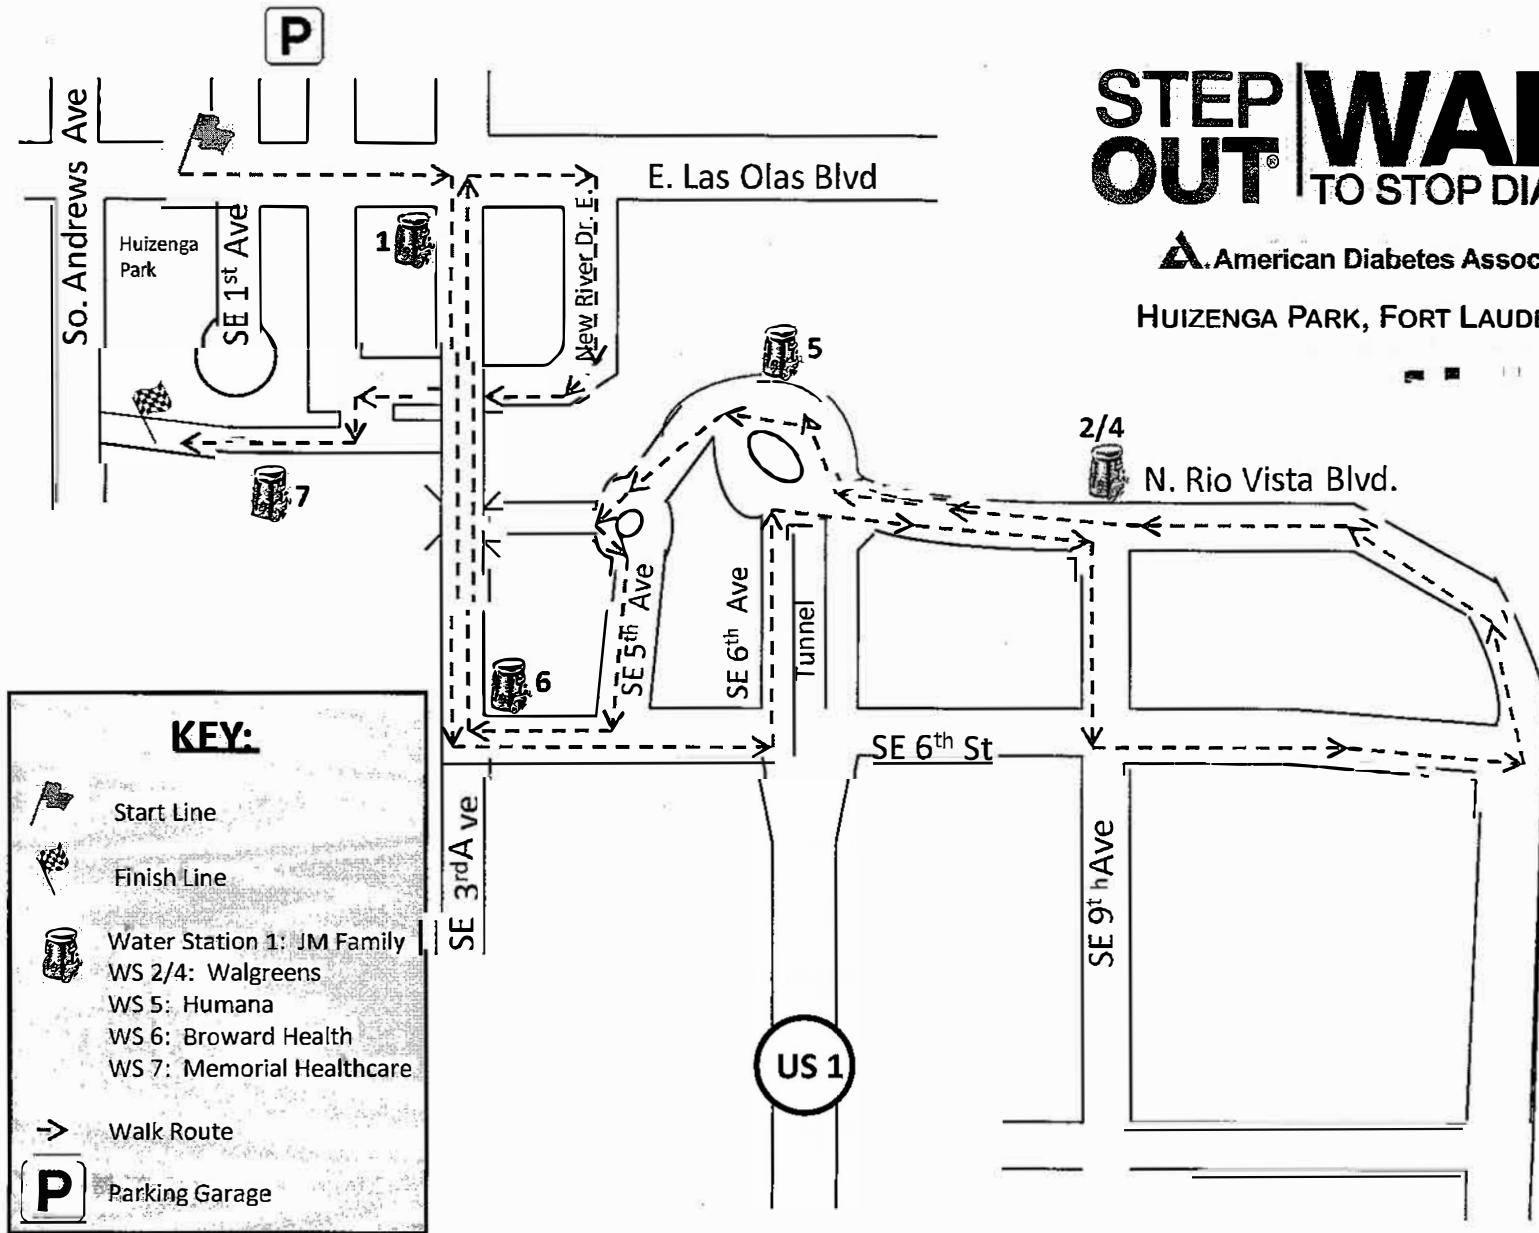

# STEP OUT | WALK TO STOP DIABETES<sup>SM</sup>

American Diabetes Association.

HUIZENGA PARK, FORT LAUDERDALE

## KEY:

-  Start Line
-  Finish Line
-  Water Station 1: JM Family  
WS 2/4: Walgreens  
WS 5: Humana  
WS 6: Broward Health  
WS 7: Memorial Healthcare
-  Walk Route
-  Parking Garage