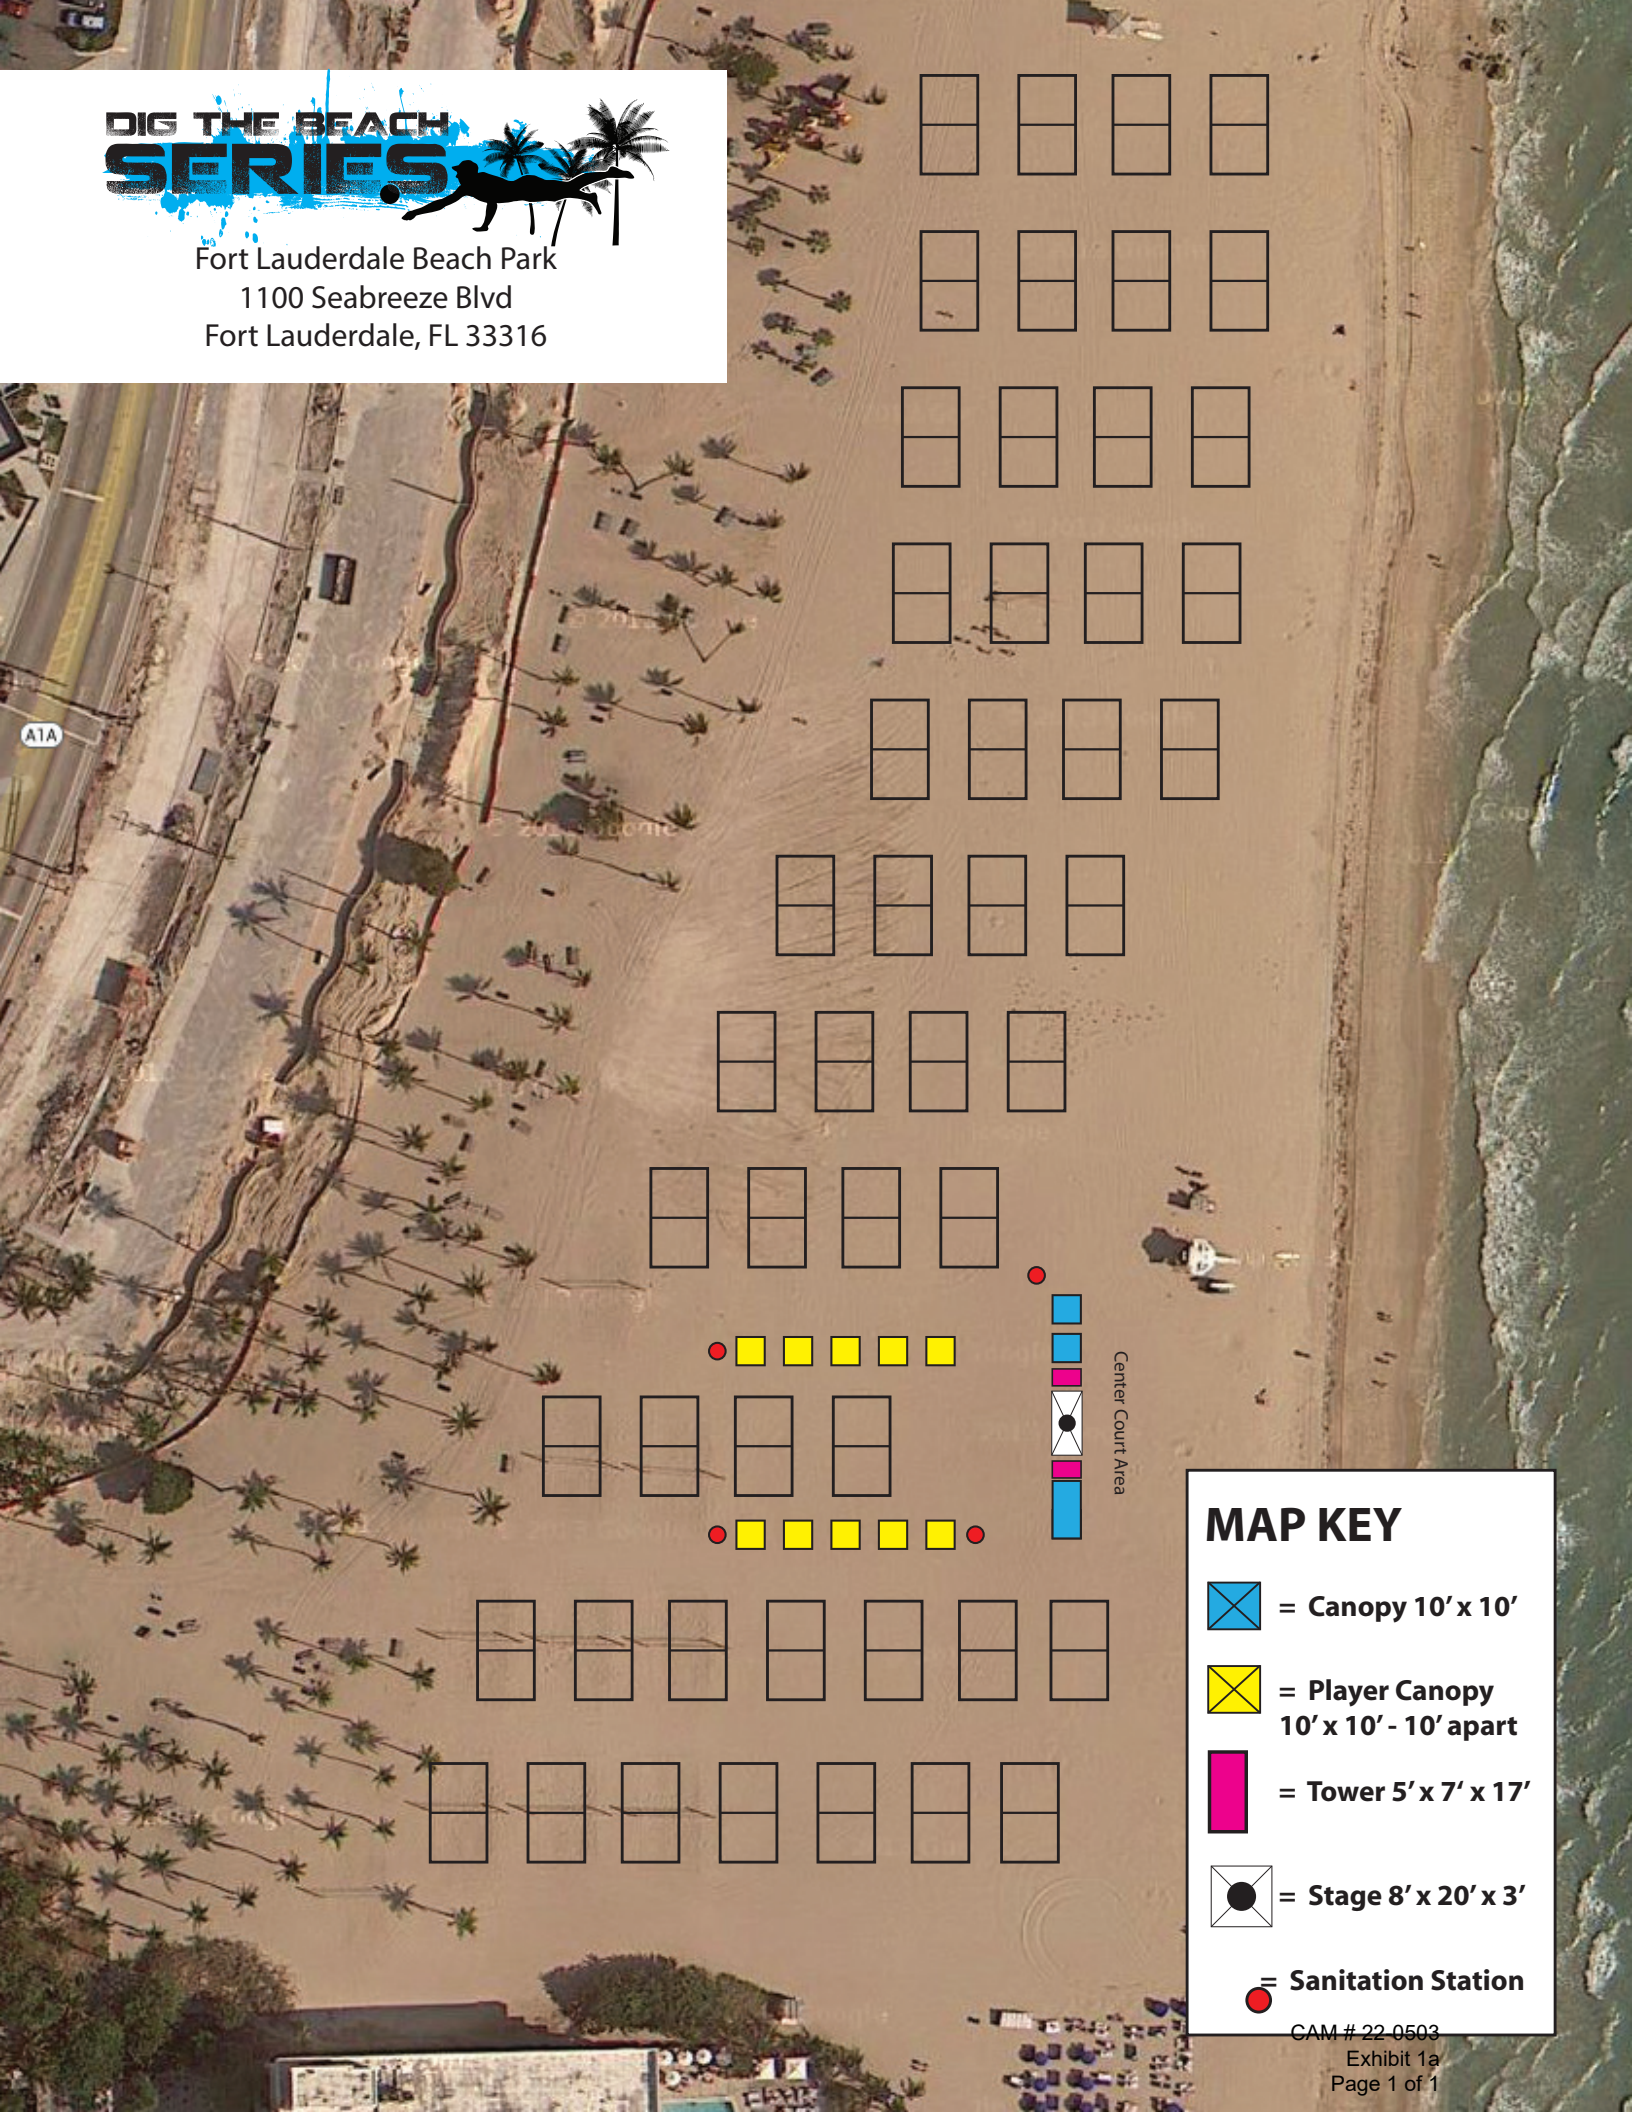

# DIG THE BEACH SERIES

Fort Lauderdale Beach Park  
 1100 Seabreeze Blvd  
 Fort Lauderdale, FL 33316

Center Court Area

### MAP KEY

-  = Canopy 10' x 10'
-  = Player Canopy 10' x 10' - 10' apart
-  = Tower 5' x 7' x 17'
-  = Stage 8' x 20' x 3'
-  = Sanitation Station