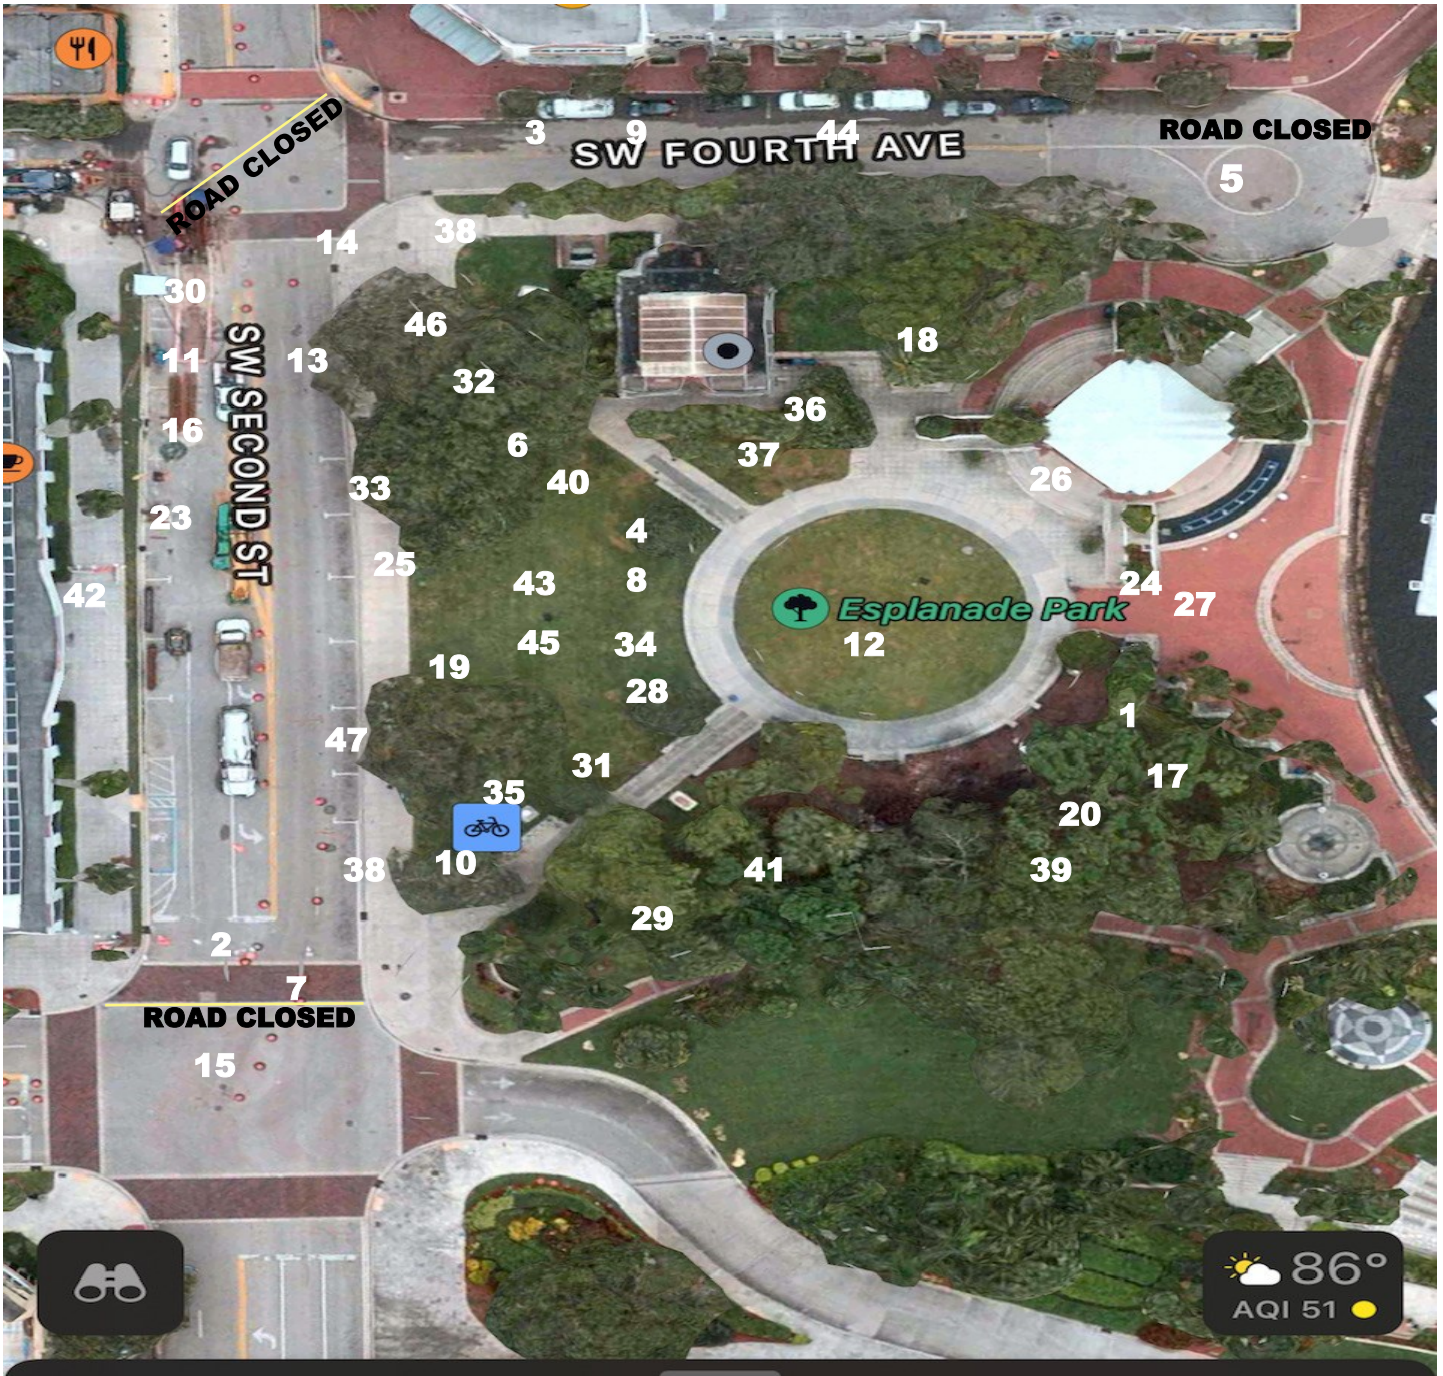

# Winterfest Family Fun Day 2024 FIRST DRAFT

- |                              |                                    |                                 |
|------------------------------|------------------------------------|---------------------------------|
| 1 Abandoned Pet Rescue       | 15 Fort Lauderdale Fire            | 31 TWO MEN AND A TRUCK          |
| 2 All Star Events            | 16 Greenwise                       | 32 Visit Lauderdale             |
| 3 Arepues                    | 17 Humane Society of Broward       | 33 Winterfest **TC              |
| 4 Broward Center*TC          | 18 iHeart Media                    | 34 YMCA                         |
| 5 Broward College            | 19 JDCH **TC                       | 35 Freedom Waters Foundation TC |
| 6 MAP Broward T              | 20 Labrador Retriever Rescue of FL | 36 Ricky's Arepas               |
| 7 Catabella Express          | 23 Publix                          | 37 Ave Maria *TC                |
| 8 Cayuga Centers             | 24 Ritaz                           | 38 Salvation Army               |
| 9 Elegant Eatz               | 25 Santa *TC                       | 39 Milo's Dog Rescue            |
| 10 Epilepsy Alliance *TC     | 26 School of Rock                  | 40 SFL Symphony *TC             |
| 11 Fifth Third *TC           | 27 SOS Ocean Conservation          | 41 Little Critters Petting Zoo  |
| 12 Florida Childrens Theater | 28 The For Paul Foundation         | 42 MODS                         |
| 13 Florida Panthers          | 29 Tomorrows Rainbow               | 43 Birch State park             |
| 14 Ford                      | 30 Twin Peaks                      | 44 Blue Boy Pizza               |
|                              |                                    | 45 Shen Yun                     |
|                              |                                    | 46 Jiu Jitsu                    |
|                              |                                    | 47 Homestead-Miami              |