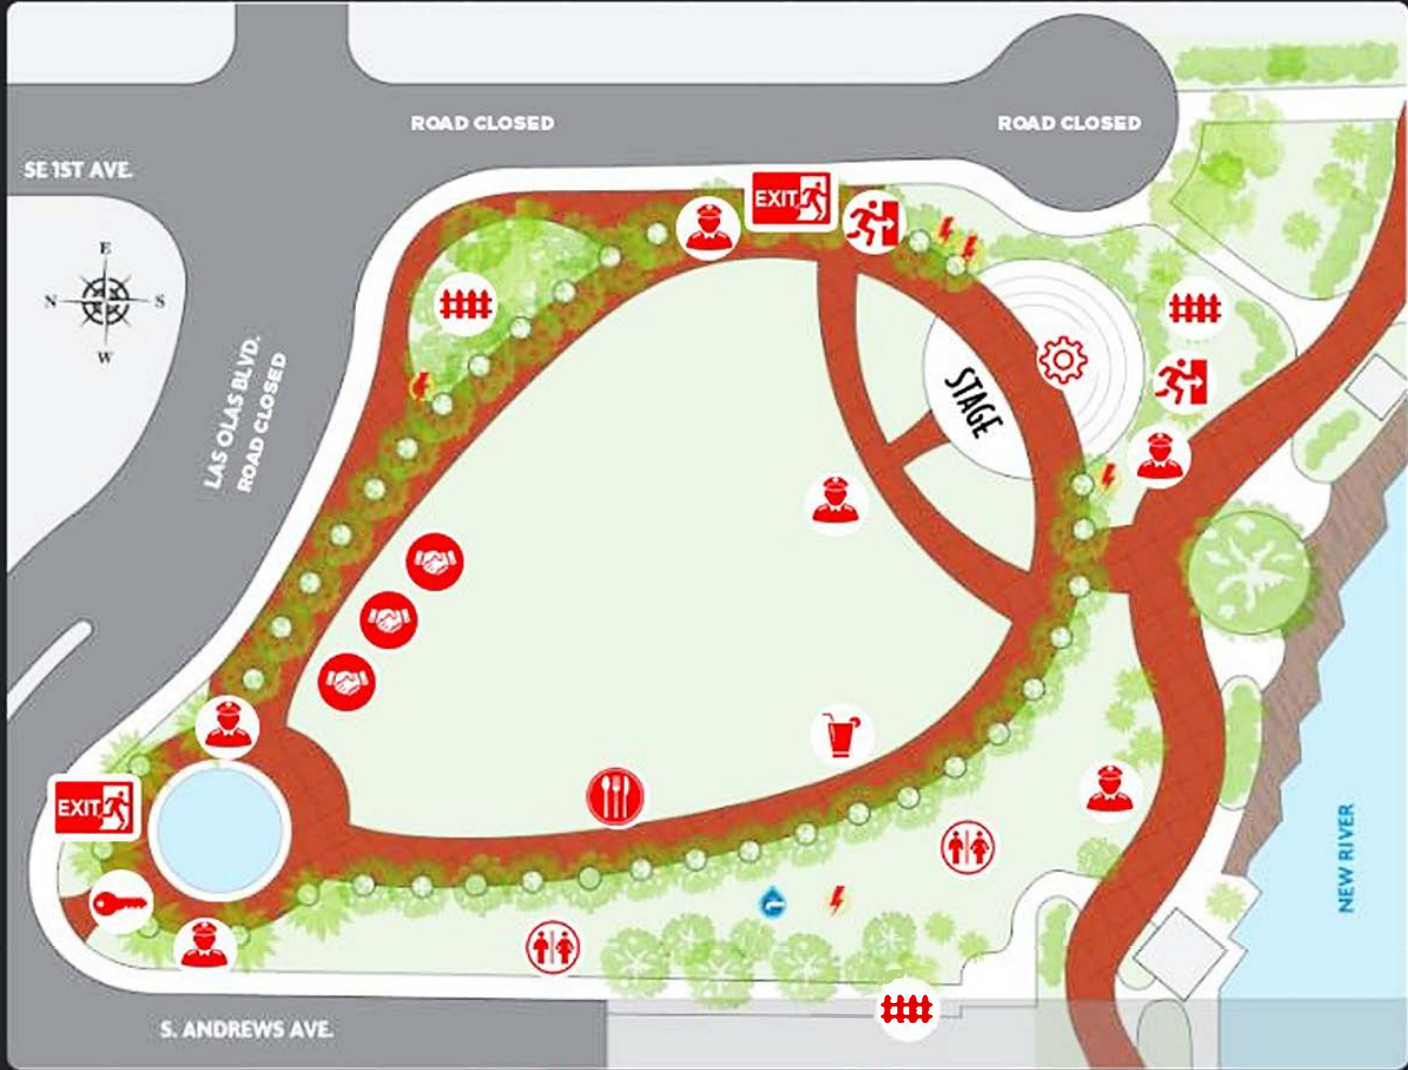

# ROSÉ PICNIC

## SUNDAY SEPTEMBER 4TH

### 3PM - 9PM

HUIZENGA PLAZA  
 32 E LAS OLAS BLVD. FT. LAUDERDALE, FL 33301

🔑 **ENTRANCE**
🚶 **EXIT**
🚻 **RESTROOMS**
👮 **SECURITY**
### **FENCING**  
🍴 **FOOD COURT**
🛒 **VENDOR**
⚙️ **PRODUCTION**
🚶 **ENTRANCE & EXIT**  
🚶 **EMERGENCY EXIT**
🍹 **BEVERAGE AREA**