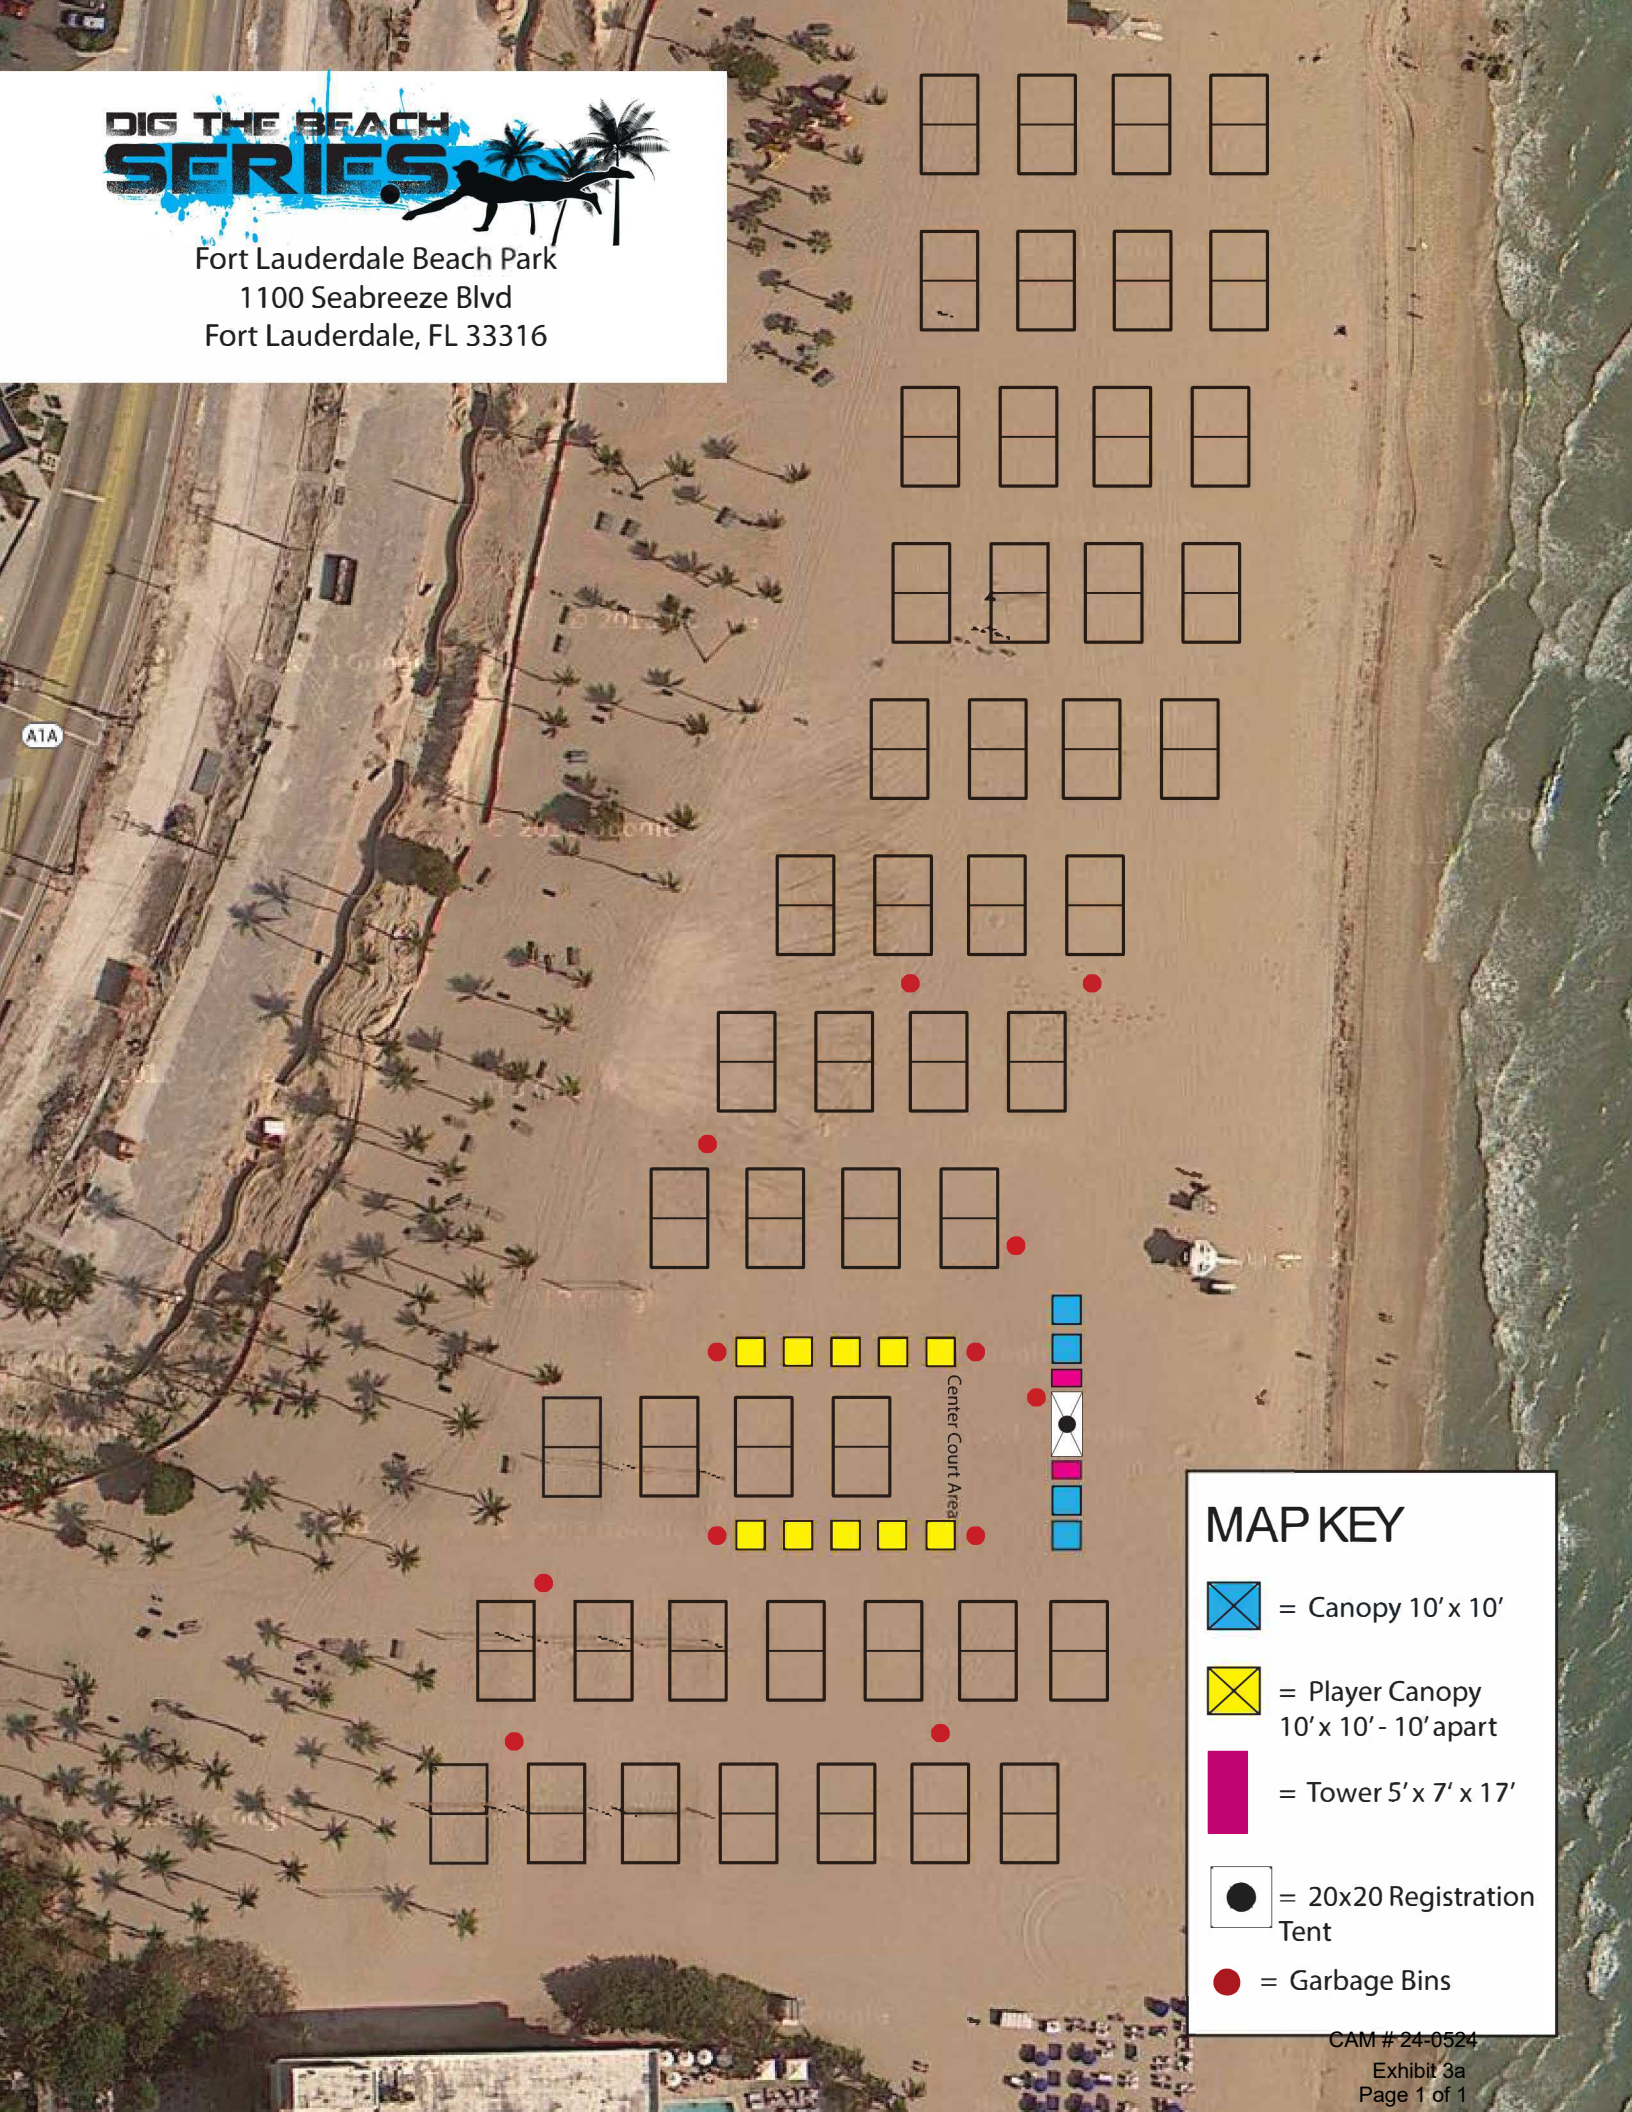

# DIG THE BEACH SERIES

Fort Lauderdale Beach Park  
 1100 Seabreeze Blvd  
 Fort Lauderdale, FL 33316

### MAP KEY

-  = Canopy 10' x 10'
-  = Player Canopy 10' x 10' - 10' apart
-  = Tower 5' x 7' x 17'
-  = 20x20 Registration Tent
-  = Garbage Bins