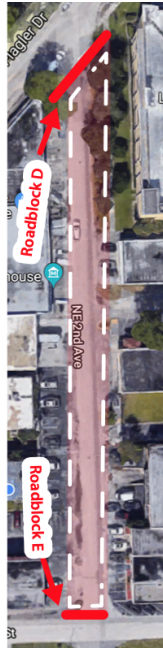

MASS DISTRICT EVENTS

Road Closure Site Layout

Roadblock A	NE 4th Ave & NE 9th St	Roadblock H & I	NW 8th Ave - Between NW 1st St - NW 2nd St
Roadblock B	NE 4th Ave & NE 8th St	Roadblock J & K	NW 5th Ave - Between NW 7th St & NW 8th St
Roadblock C	NE 9th St & NE 5th Ave	Roadblock L	N Flagler Dr, between NE 4th Ave & NE 5th Ave
Roadblock D	NE 2nd Ave & NE Flagler Dr	Roadblock M	NE 3rd Ave + NE 9th Street, between Progresso Dr
Roadblock E	NE 2nd Ave N of NE 7th St	Roadblock N	NE 5th Terrace, between NE 8th Street & NE 7th Street
Roadblock F & G	NE 5th Terrace NE 9th St	Roadblock O	NE 2nd Ave, between Progresso Dr & NE 9th Street