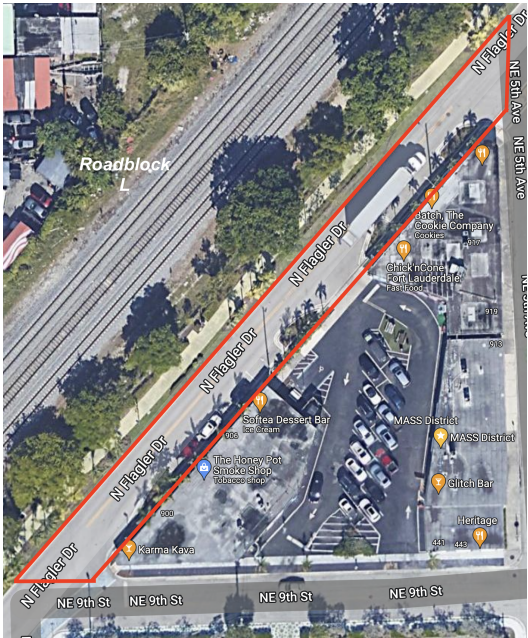

MASS DISTRICT EVENTS

Road Closure Site Layout

Roadblock A	NE 4th Ave & NE 9th St	Roadblock H & I	NW 8th Ave - Between NW 1st St - NW 2nd St
Roadblock B	NE 4th Ave & NE 8th St	Roadblock J & K	NW 5th Ave - Between NW 7th St & NW 8th St
Roadblock C	NE 9th St & NE 5th Ave	Roadblock L	N Flagler Dr, between NE 4th Ave & NE 5th Ave
Roadblock D	NE 2nd Ave & NE Flagler Dr	Roadblock M	NE 3rd Ave + NE 9th Street, between Progresso Dr
Roadblock E	NE 2nd Ave N of NE 7th St	Roadblock N	NE 5th Terrace, between NE 8th Street & NE 7th Street
Roadblock F & G	NE 5th Terrace NE 9th St	Roadblock O	NE 2nd Ave, between Progresso Dr & NE 9th Street