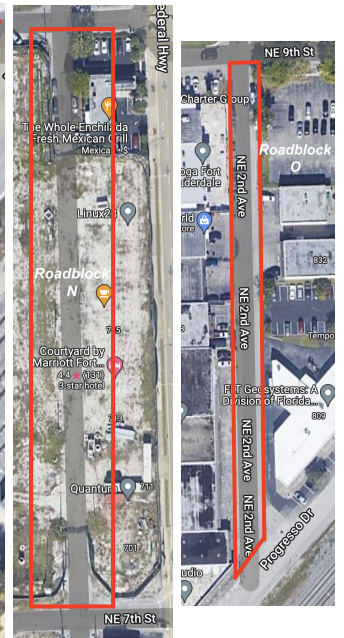

MASS DISTRICT EVENTS

Road Closure Site Layout

Roadblock A	NE 4th Ave & NE 9th St	Roadblock H & I	NW 8th Ave - Between NW 1st St - NW 2nd St
Roadblock B	NE 4th Ave & NE 8th St	Roadblock J & K	NW 5th Ave - Between NW 7th St & NW 8th St
Roadblock C	NE 9th St & NE 5th Ave	Roadblock L	N Flagler Dr, between NE 4th Ave & NE 5th Ave
Roadblock D	NE 2nd Ave & NE Flagler Dr	Roadblock M	NE 3rd Ave + NE 9th Street, between Progresso Dr
Roadblock E	NE 2nd Ave N of NE 7th St	Roadblock N	NE 5th Terrace, between NE 8th Street & NE 7th Street
Roadblock F & G	NE 5th Terrace NE 9th St	Roadblock O	NE 2nd Ave, between Progresso Dr & NE 9th Street