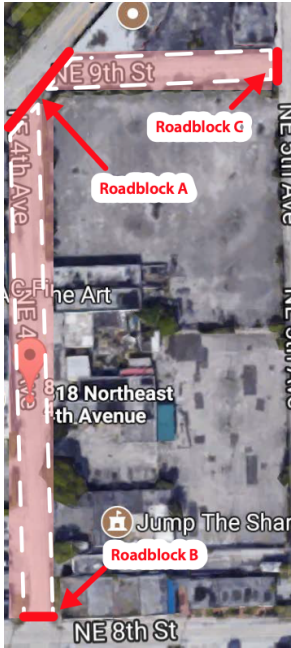

MASS DISTRICT EVENTS

Road Closure Site Layout

Roadblock A	NE 4th Ave & NE 9th St	Roadblock H & I	NW 8th Ave - Between NW 1st St - NW 2nd St
Roadblock B	NE 4th Ave & NE 8th St	Roadblock J & K	NW 5th Ave - Between NW 7th St & NW 8th St
Roadblock C	NE 9th St & NE 5th Ave	Roadblock L	N Flagler Dr, between NE 4th Ave & NE 5th Ave
Roadblock D	NE 2nd Ave & NE Flagler Dr	Roadblock M	NE 3rd Ave + NE 9th Street, between Progresso Dr
Roadblock E	NE 2nd Ave N of NE 7th St	Roadblock N	NE 5th Terrace, between NE 8th Street & NE 7th Street
Roadblock F & G	NE 5th Terrace NE 9th St	Roadblock O	NE 2nd Ave, between Progresso Dr & NE 9th Street